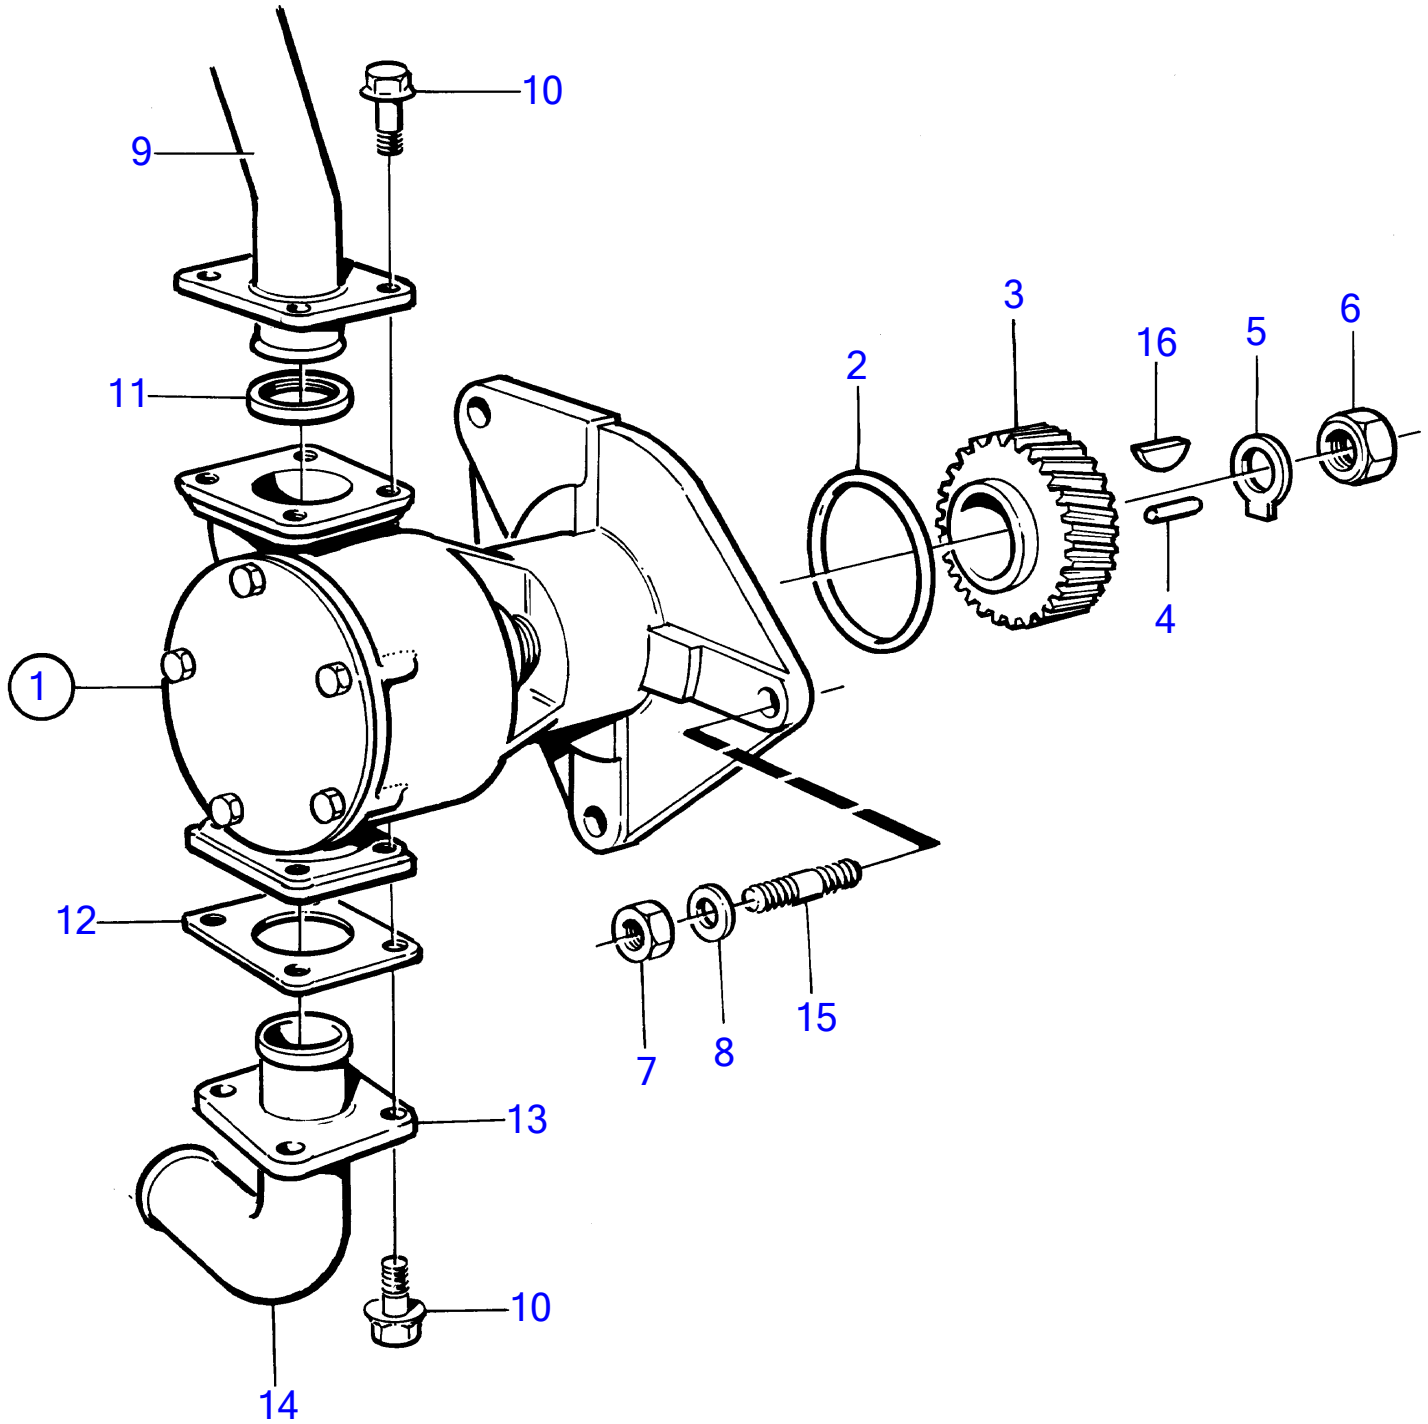

TAMD71B

11155

TAMD71B

REF	PART NO.	QTY	DESCRIPTION	SEE SEC.	NOTES
1	865259	1	Sea water pump		Repl by sea water pump 866739.
			.		
			.	3572	
	866739	1	Sea water pump		Repl by sea water pump 3829310.
			.		
			.	3572	
	3829310	1	Sea water pump		
			.		
			.	4542	
2	925257	1	O-ring		
3	820637	1	Gear		
4	950564	1	Pin		
5	942735	1	Tab washer		
6	955860	1	Hexagon nut		
7	971073	3	Hexagon nut		
8	941911	3	Spring washer		
9	3827942	1	Coolant pipe		Sea water pump-heat exchanger., (864971) (3827943)
10	946441	8	Flange screw		M10
11	864491	1	Gasket		
12	862592	1	Gasket		
13	842029	1	Flange		
14	848596	1	Hose attachment		
15	967951	3	Stud		See group 21
16		1	Wedge	3572	
		1	Wedge	4542	