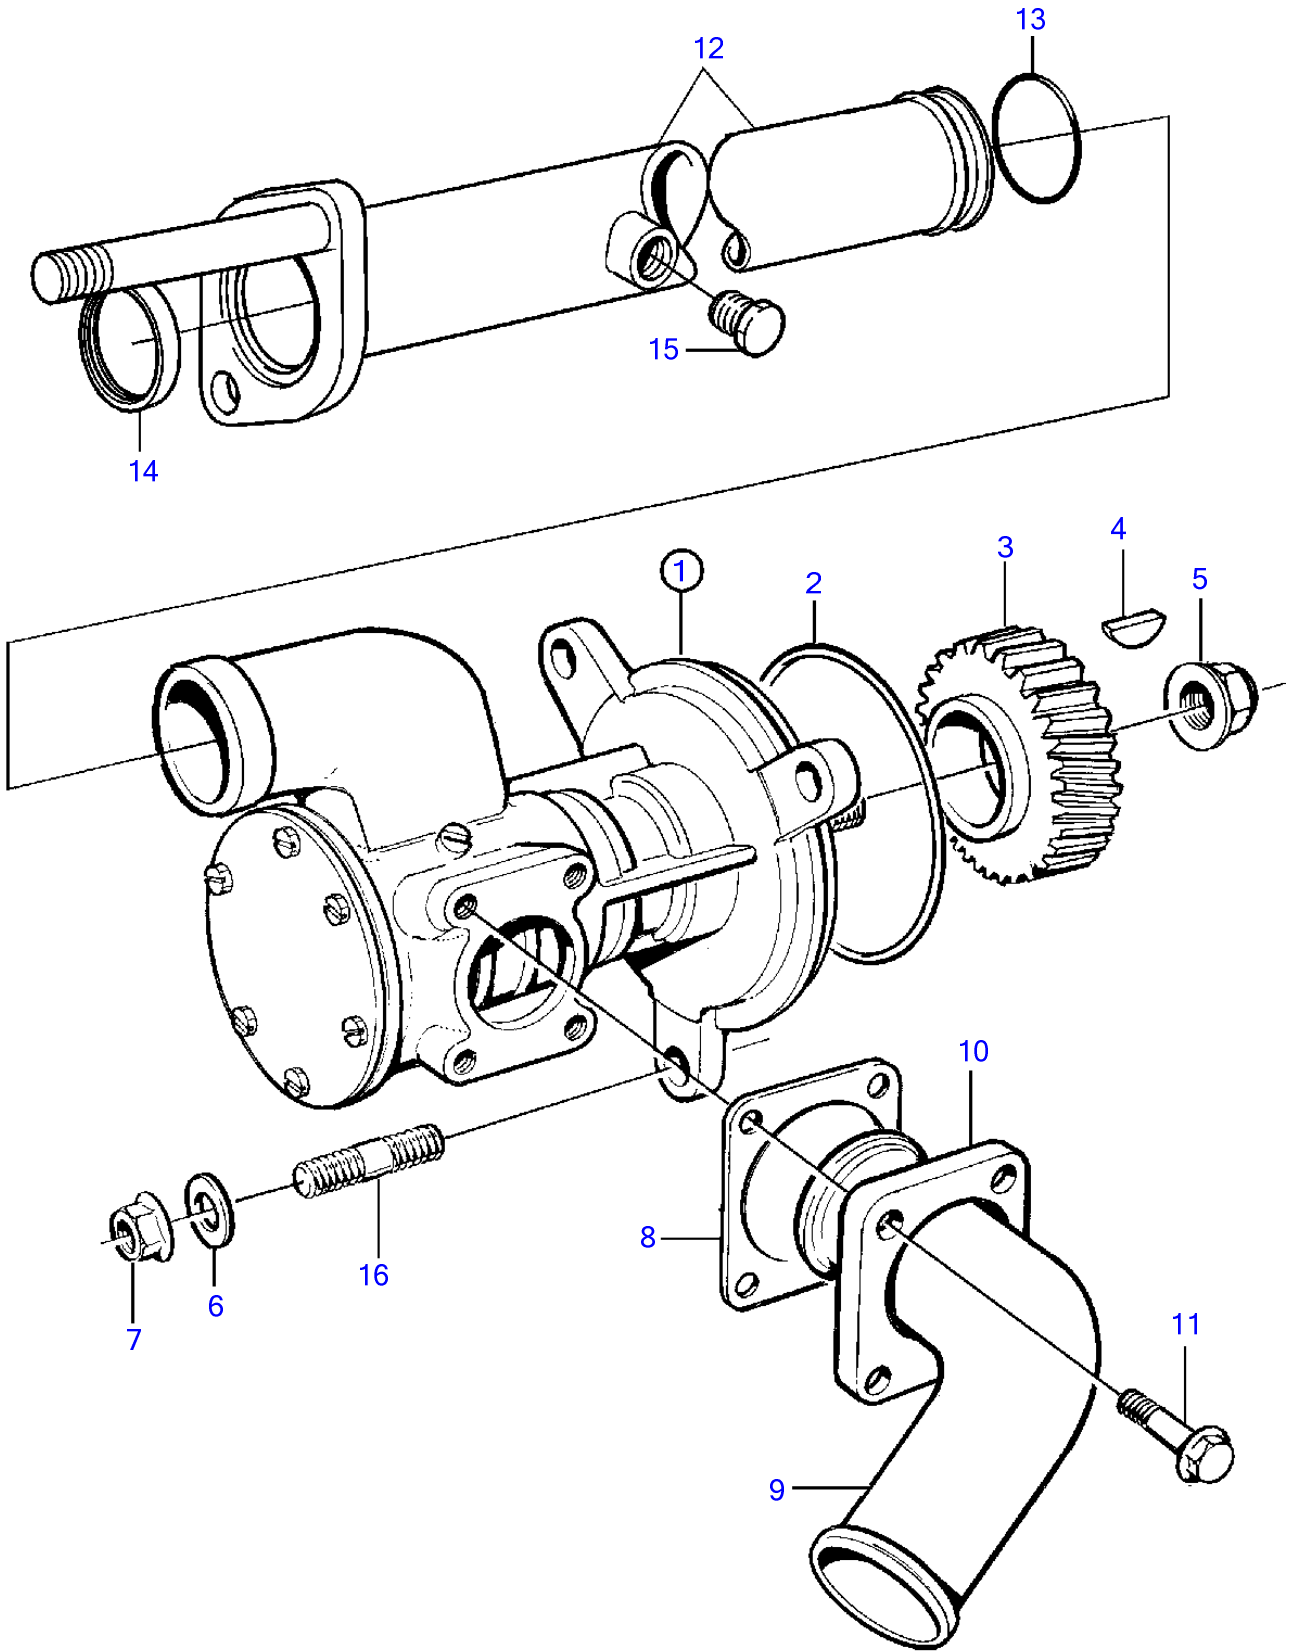

TAMD73P-A, TAMD73WJ-A

TAMD73P-A, TAMD73WJ-A

REF	PART NO.	QTY	DESCRIPTION	SEE SEC.	NOTES
1	3826296	1	Sea water pump		Repl by sea water pump 3830699, gear 3830482 and flange lock nut 971099.
			.		
			.	3576	
	3830699	1	Sea water pump		
			.		
			.	3576	
2	975610	1	O-ring		
3	423087	1	Gear		For 3826296
			· Bulletin 45-01	45-01-EN	Timing Gears, 71, 100, 121
3	3830720	1	Gear		For 3830699
4	942406	1	Woodruff key		
5	947855	1	Flange lock nut		
6	941911	3	Spring washer		
7	971073	3	Hexagon nut		
8	862592	1	Gasket		
9	848596	1	Hose attachment		
10	842029	1	Flange		
11	946441	4	Flange screw		
12	3826297	1	Tube, charge air cooler	3942	
13	863231	1	Sealing ring		
14	864491	1	Gasket		
15	981749	1	Plug		
16	967951	3	Stud		