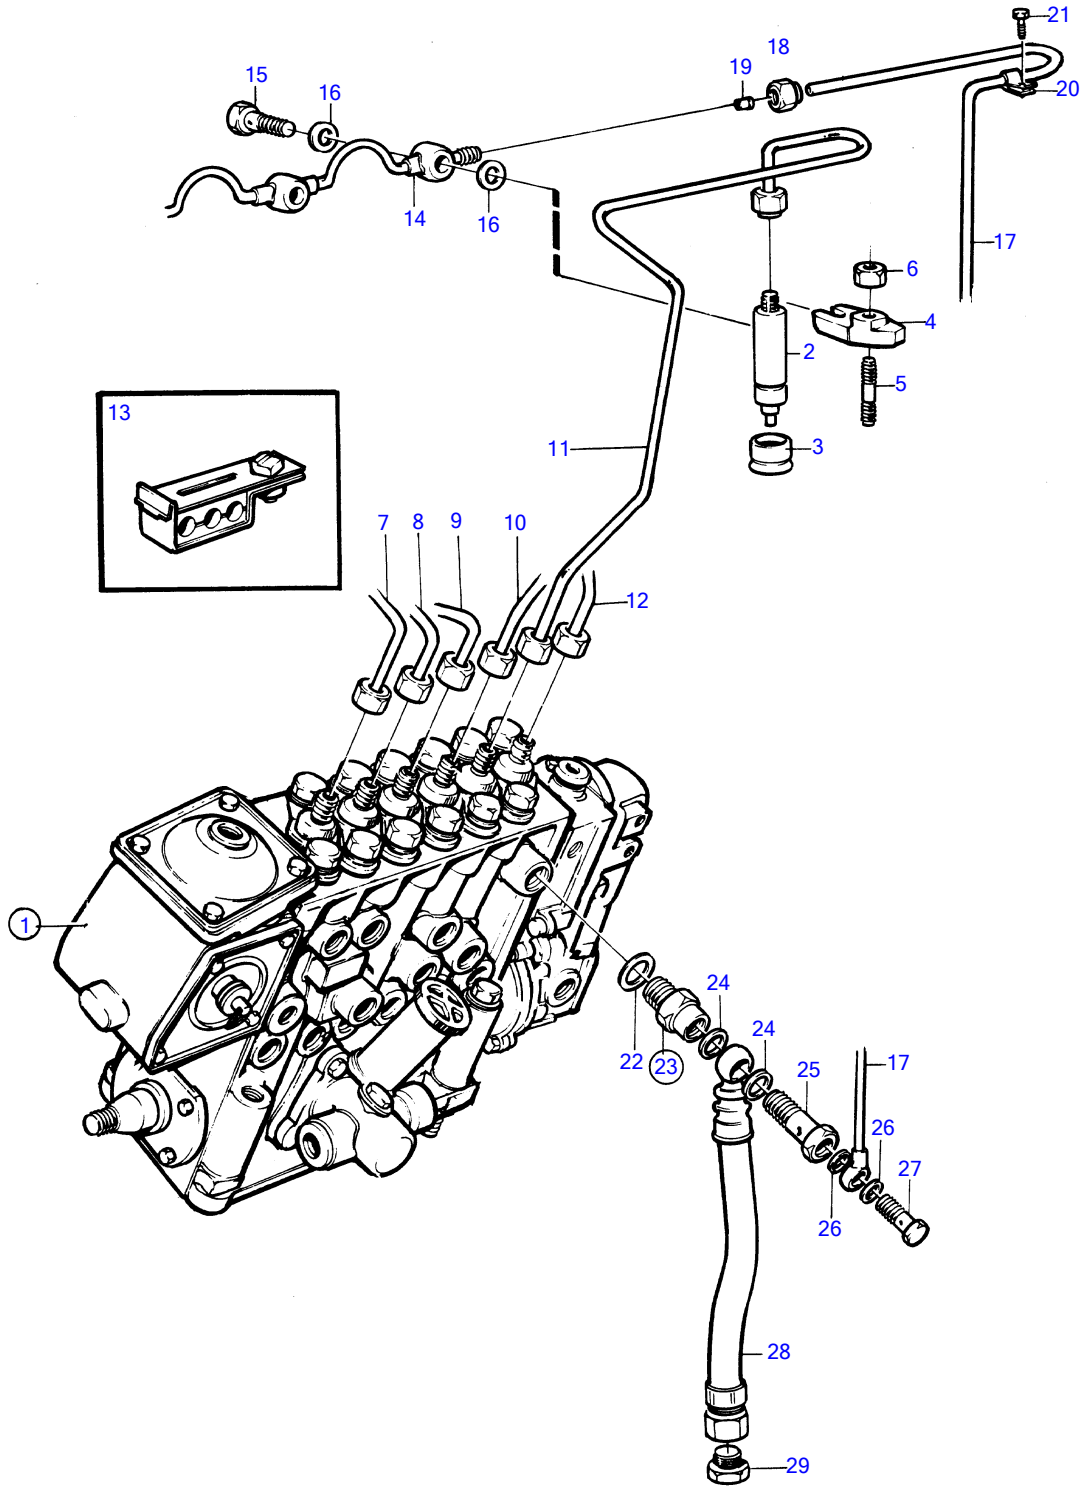

TAMD71B

15520

TAMD71B

REF	PART NO.	QTY	DESCRIPTION	SEE SEC.	NOTES
1		1	Injection pump	3579	
	864069	6	Injector		
	3803256	6	Injector, exch		
			*	2324	
2					
3	469455	6	Sealing ring		
4	469797	6	Yoke		
5	1545022	6	Stud		
6	971095	6	Flange nut		
7	849635	1	Pressure pipe		Cyl no 1
8	849636	1	Pressure pipe		Cyl no 2
9	849637	1	Pressure pipe		Cyl no 3
10	849638	1	Pressure pipe		Cyl no 4
11	849639	1	Pressure pipe		Cyl no 5
12	849640	1	Pressure pipe		Cyl no 6
13	8194351	6	Clamp		2 pipes
	8194352	1	Clamp		3 pipes
	8194353	1	Clamp		4 pipes
14	471605	1	Leak-off pipe		
15	74033	6	Hollow screw		
16	947620	12	Gasket		
17	3826368	1	Leak-off line		(848627)
18	956980	1	Fitting nut		
19	956966	1	Ferrule		
20	121563	1	Clamp		
21	967949	1	Flange screw		(965175)
22	969011	1	Gasket		
23	3825154	1	Overflow valve		
			* parts not sold separately		
24	969011	2	Gasket		
25	16496	1	Hollow screw		
26	947620	2	Gasket		
27	74033	1	Hollow screw		
28	3830312	1	Hose		
29	22753	1	Nipple		
30	861101	1	Banjo nipple		Alt
31	3825000	1	Hose nipple		Alt