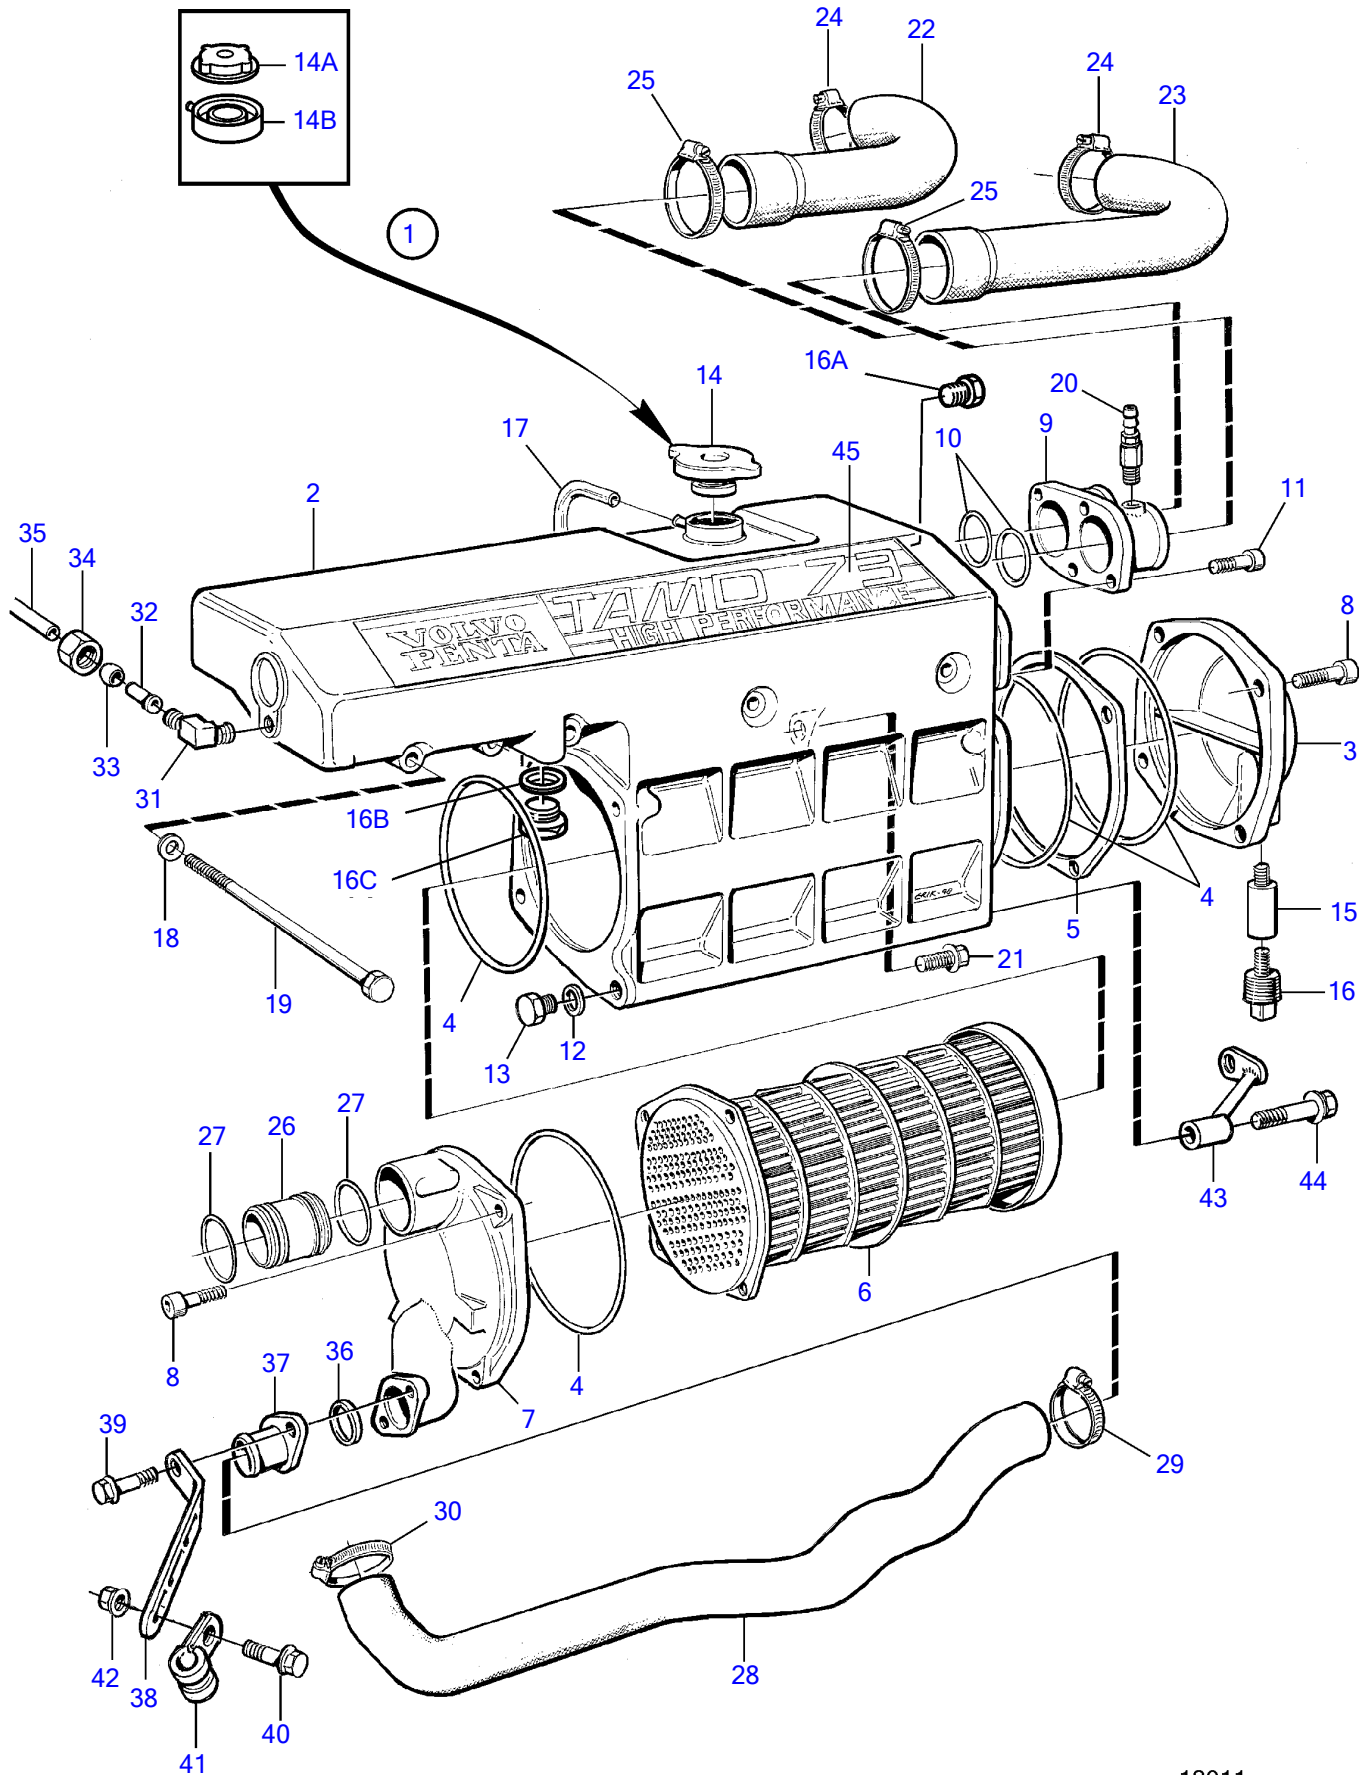

TAMD73P-A, TAMD73WJ-A

TAMD73P-A, TAMD73WJ-A

REF	PART NO.	QTY	DESCRIPTION	NOTES
1	3828574	1	Heat exchanger	
2	3829900	1	• Housing	
3	3828575	1	• End plate	
4	3826783	4	• O-ring	
5	3826782	1	• Spacer	
6	3826790	1	• Insert	
7	3826788	1	• End plate	
8	959224	8	• Hex. socket screw	
9	866592	1	• Hose connection	
10	125362	2	• O-ring	
11	959222	4	• Hex. socket screw	
12	907132	1	• Gasket	
13	960628	1	• Plug	
14A	1674083	1	• Pressure cap	Alt
14B	3828863	1	• Rubber collar	Alt
16A	981749	1	• Plug	Alt
16B	947624	1	• Gasket	Alt
16C	861918	1	• Plug	Alt
17	192618	1	Hose	L=800mm
18	191172	5	Washer	
19	980359	5	Hexagon screw	M8x220mm
20	966871	2	Shut-off cock	
21	947760	1	Flange screw	
22	3826314	1	Hose	Thermostat housing-heat exchanger.
23	3830674	1	Hose	Heat exchanger-water pump.
24	961672	2	Hose clamp	
25	961673	2	Hose clamp	
26	866594	1	Tube	
27	866690	2	O-ring	
28	3826393	1	Hose	Heat exchanger-oil cooler.
29	961671	1	Hose clamp	
30	961672	1	Hose clamp	
31	954385	1	Elbow nipple	
32	944717	1	Support sleeve	
33	954364	1	Sleeve	
34	954356	1	Fitting nut	
35	945460	1	Tube	L=1110mm
36	864491	1	Gasket	
37	3826300	1	Tube	
38	965577	1	Bracket	
39	945444	2	Flange screw	
40	946544	1	Flange screw	
41	952627	1	Clamp	
42	945407	1	Flange nut	
43	3826392	1	Stay	
44	965180	1	Flange screw	
45	3826722	1	Decal	TAMD73EDC
	(3826723)	1	Decal	TAMD73WJ, Obsolete part