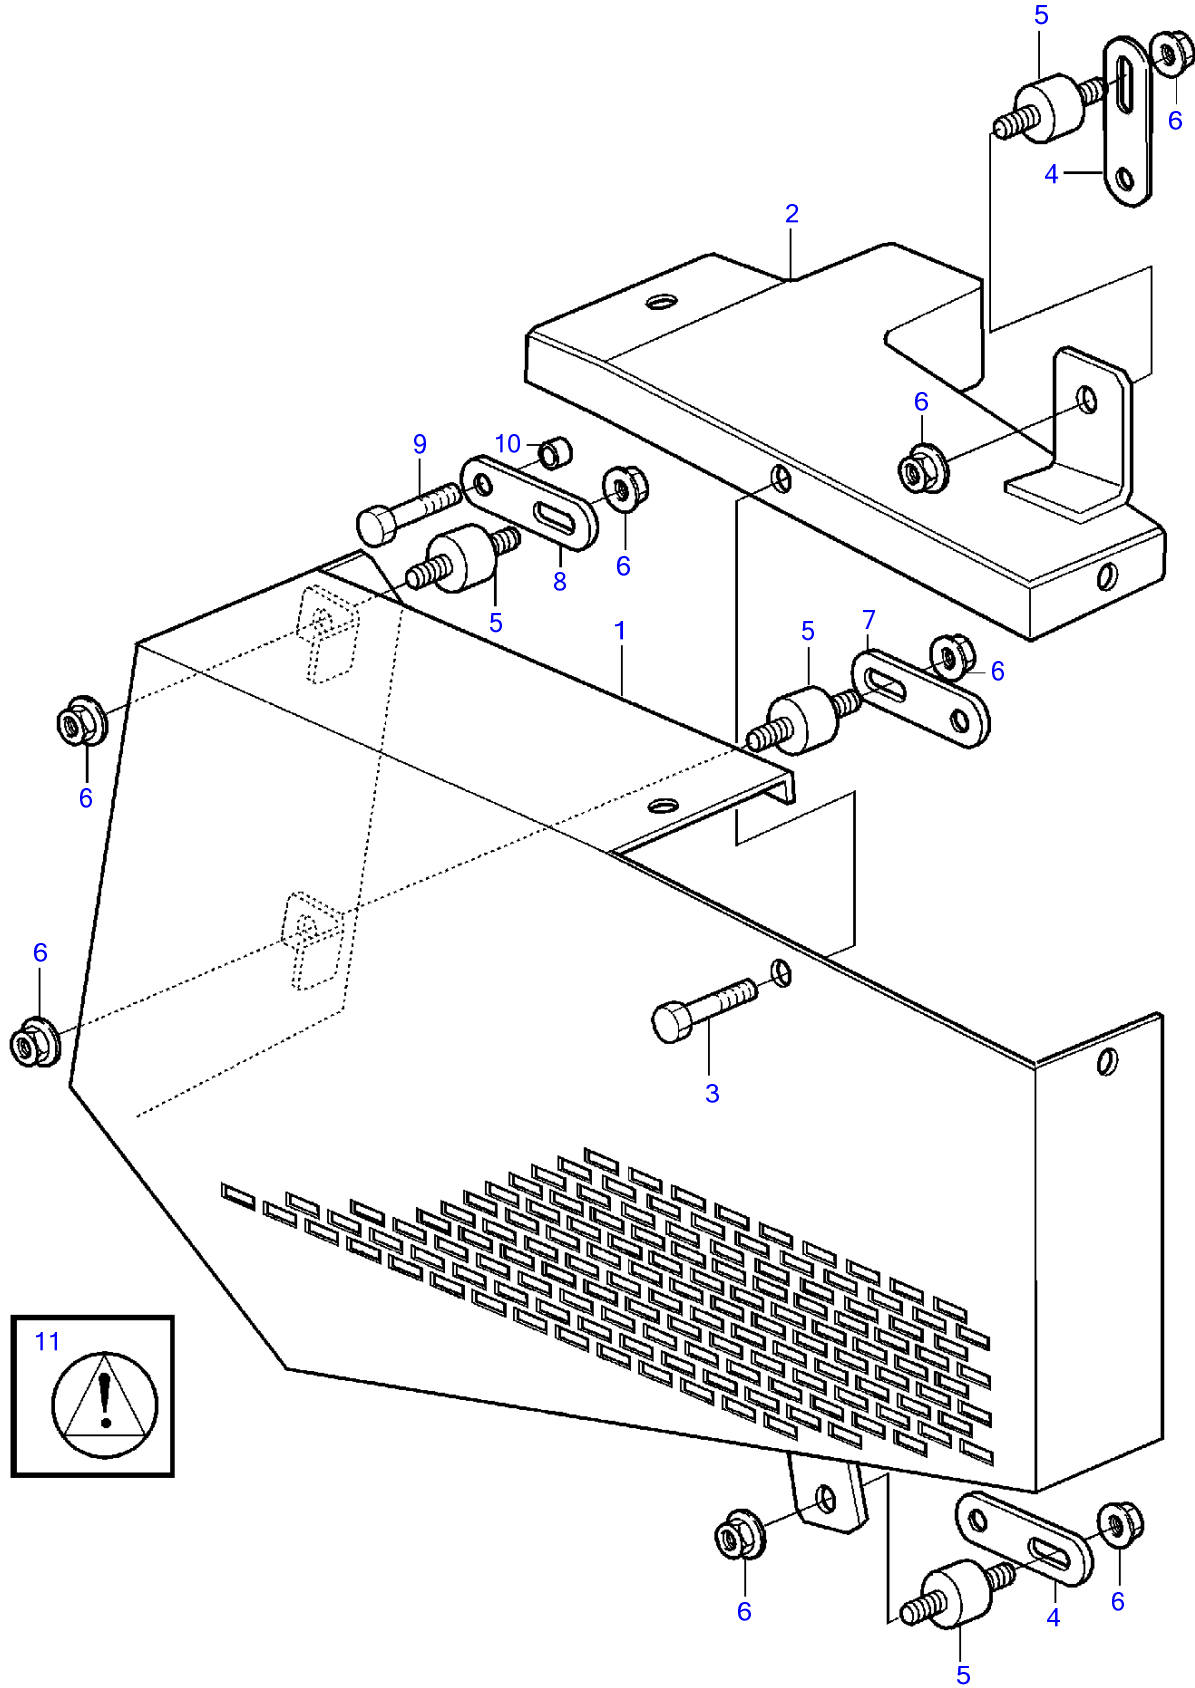

TAMD71B

TAMD71B

REF	PART NO.	QTY	DESCRIPTION	NOTES
1	(3826236)	1	Belt protector	Obsolete part
2	(3826237)	1	Belt protector	Obsolete part
3	945358	3	Flange screw	
4	965536	2	Bracket	
5	3574797	4	Vibration damper	
6	949278	8	Flange lock nut	
7	965534	1	Bracket	
8	965544	1	Bracket	
9	965195	1	Flange screw	
10	827861	1	Spacer sleeve	
11	3827294	1	Decal	