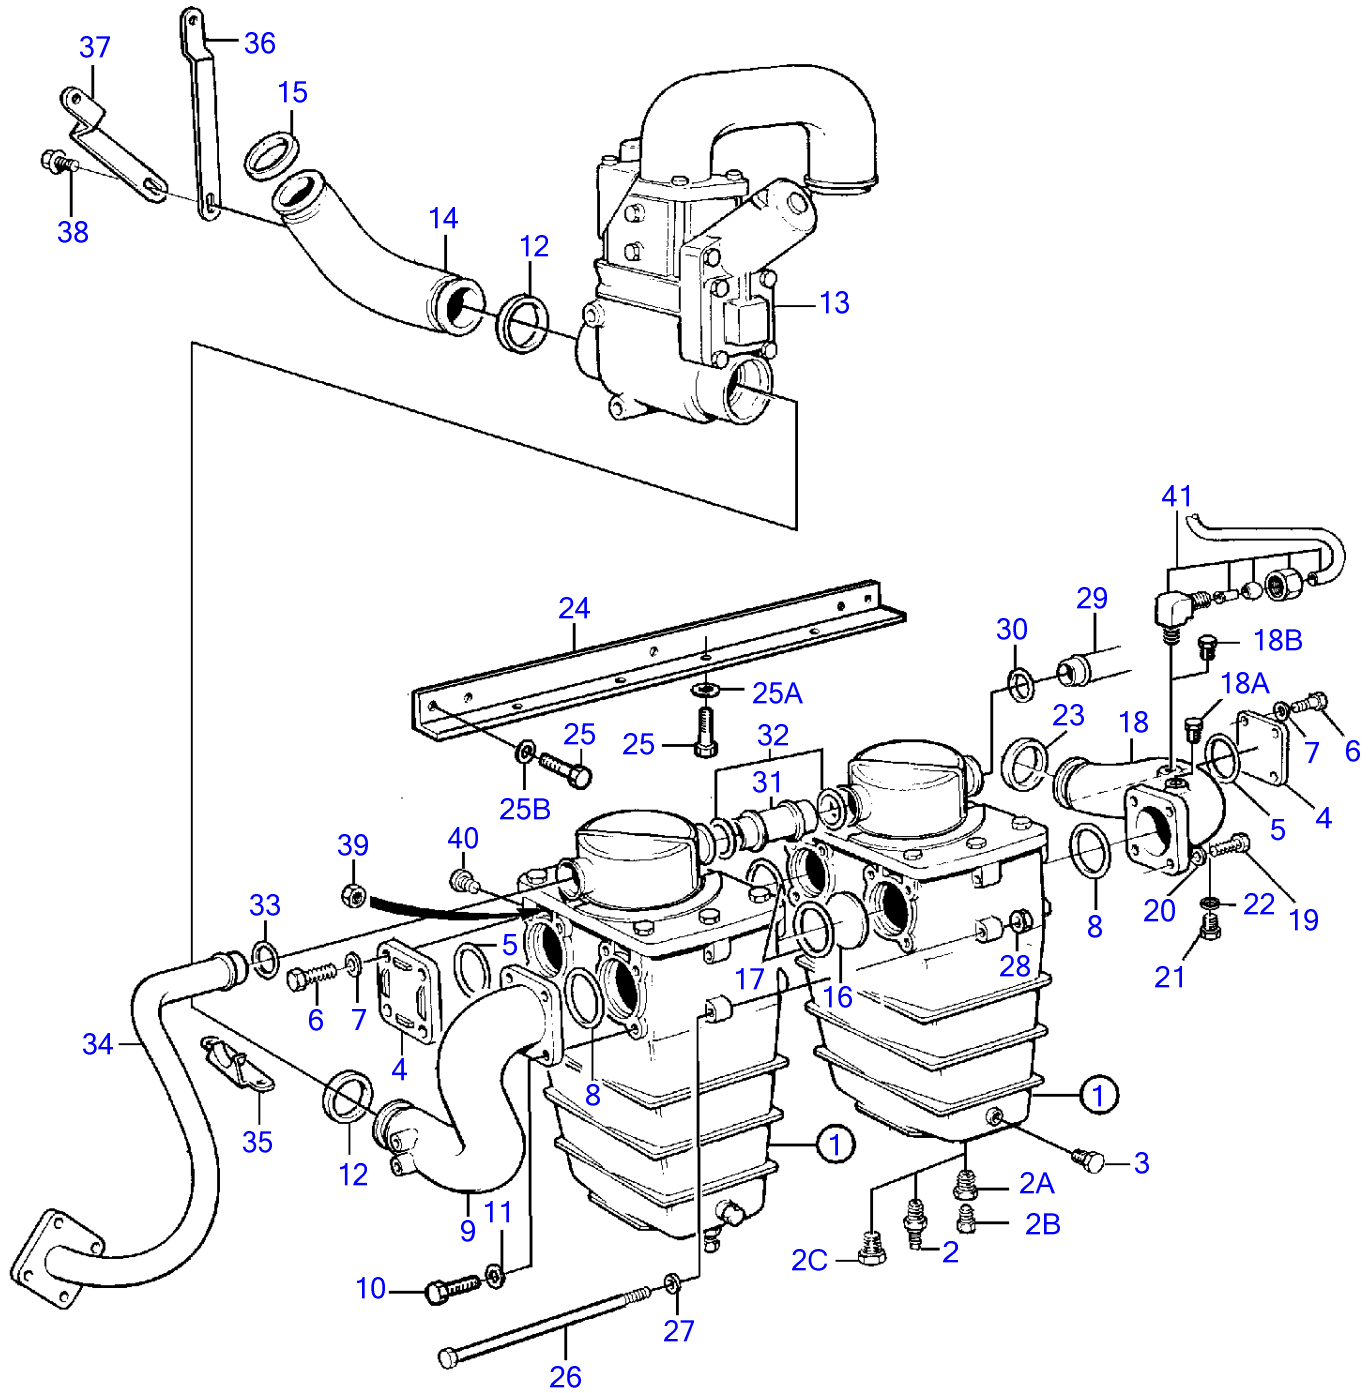

TAMD71B

TAMD71B

REF	PART NO.	QTY	DESCRIPTION	SEE SEC.	NOTES
1	847580	2	Heat exchanger, standard		Replaced by 864916
			.		
			.	706	
	864916	2	Heat exchanger, classifiable		As a spare part a classified heat exchanger is obtained., Repl by 3828469
			.		
			.	706	
	3828469	2	Heat exchanger, classifiable		
			.		
			.	706	
2		2	Drain cock		Replaced by plug 3825335.
2A	332262	2	Reduction nipple		Replaced by plug 3825335.
2B	861551	2	Plug		Replaced by plug 3825335.
2C	3825335	2	Plug		Late type
3	981749	2	Plug		(479979)
4	847619	2	Cardboard tube		
5	949805	2	O-ring		
6	946440	8	Flange screw		
7	941907	8	Spring washer		
8	949805	2	O-ring		
9	(848617)	1	Connection pipe		Throttle housing-after cooling., Obsolete part
10	955296	4	Hexagon screw		
11	941907	4	Spring washer		
12	864723	2	Sealing ring		
13		1	Starter element, by-pass valve		
			.		
			.	2327	
14	847820	1	Connection pipe		Turbo-throttle housing.
15	864722	1	Sealing ring		
16	847618	1	Cardboard tube		
17	947663	2	O-ring		
18	3825376	1	Connection pipe		After cooler-inlet manifold., (847770)
18A	981749	1	Plug		(479979)
18B	981749	1	Plug		Alt, (479979)
19	955296	4	Hexagon screw		After cooler-inlet manifold.
20	941907	4	Spring washer		
21	960632	1	Plug		
22	947624	1	Gasket		
23	469508	1	O-ring		
24	848100	1	Bracket		
25	946173	5	Flange screw		M8x20mm
	955296	4	Hexagon screw		M8x22mm
25A	941907	4	Spring washer		
25B	955894	5	Washer		
26	968303	4	Hexagon screw		
27	941907	4	Spring washer		
28	946036	4	Lock nut		
29	3827942	1	Coolant pipe		After cooler-heat exchanger., (864970)
30	466739	1	O-ring		
31	3827941	1	Coolant pipe		(864969)
32	466739	2	O-ring		
33	466739	1	O-ring		
34	864972	1	Coolant pipe		
35	864918	1	Retainer		
36	849606	1	Bracket		Early type
37	864479	1	Bracket		Late type
38	945358	1	Flange screw		Early type, L=10mm
	945414	1	Flange screw		Late type, L=14mm
39	946036	4	Lock nut		
40	945444	4	Flange screw		
41		1	Connector, smoke limiter	3579	