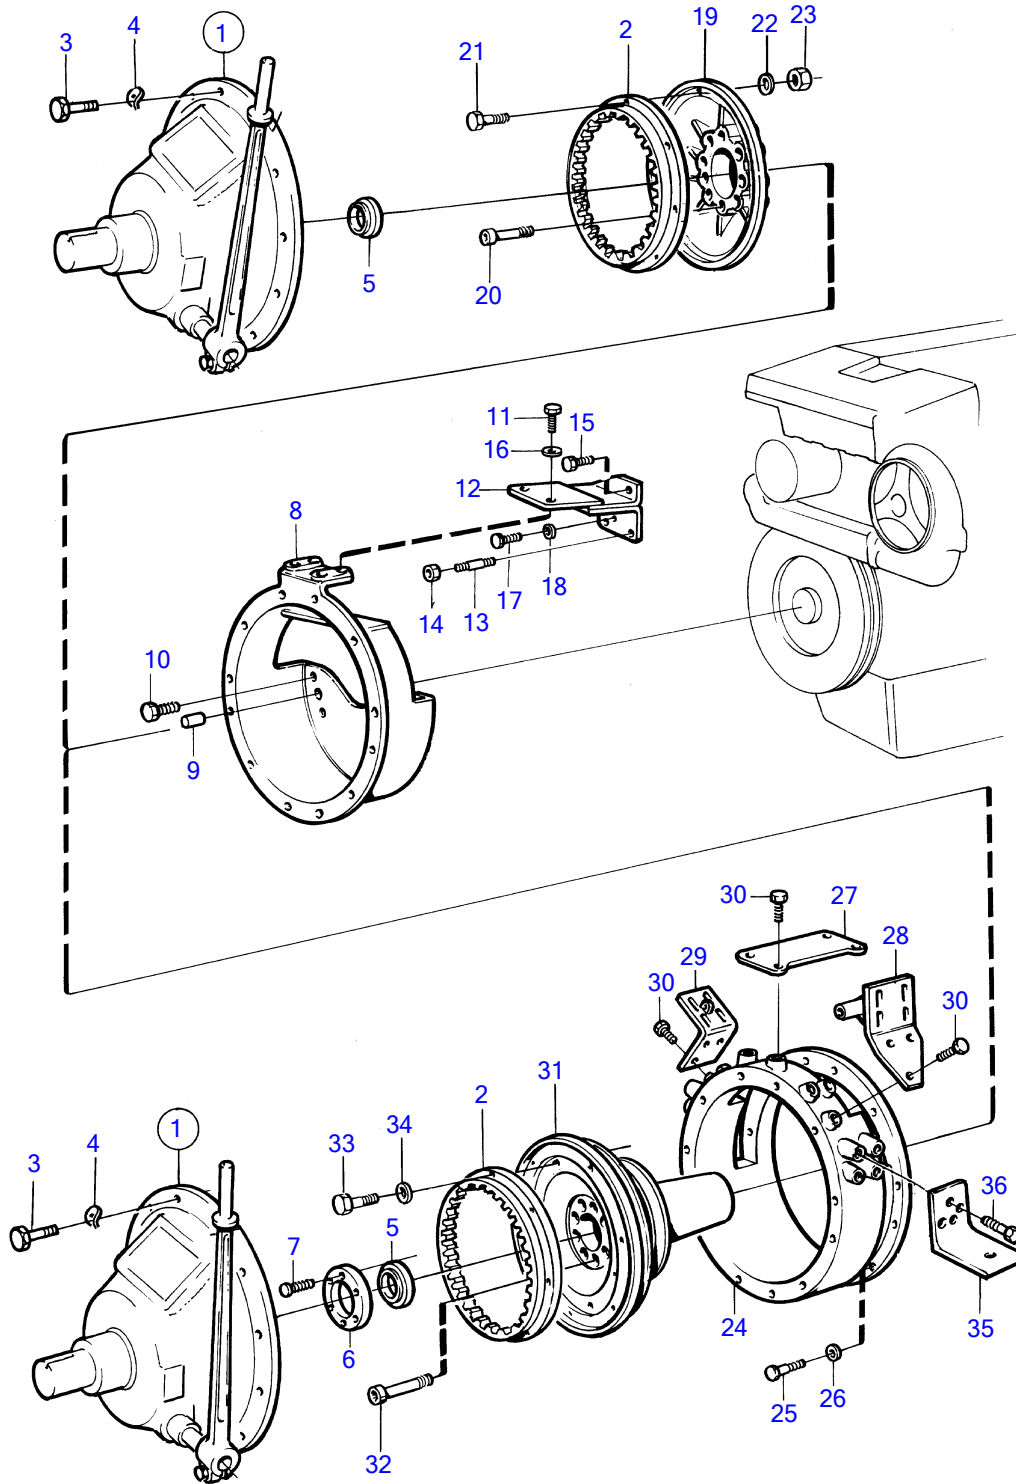

TAMD71B

15397

TAMD71B

REF	PART NO.	QTY	DESCRIPTION	SEE SEC.	NOTES
1	815263	1	Clutch		Repl by 849716
			.		
			.	855	
	(849716)	1	Clutch		Obsolete part
			.		
			.	855	
2	(814879)	1	Gear ring	855	Obsolete part
3	959238	12	Hex. socket screw		
4	941908	12	Spring washer		
5	183455	1	Ball bearing		
6	(849293)	1	Bearing seat		Obsolete part
7	946671	4	Flange screw		
8	849359	1	Bell housing		
9	191171	2	Pin		
10	965183	4	Flange screw		
11	946329	2	Flange screw		
12	849368	1	Bracket		
13	924075	2	Stud		
14	971095	2	Flange nut		
15	970960	1	Hexagon screw		For MG5061,5061A
16	941908	2	Spring washer		
17	955302	1	Hexagon screw		L=60mm
18	941907	1	Spring washer		
19	844698	1	Companion flange		
20	465828	8	Screw		
21	940162	6	Hexagon screw		
22	942336	6	Spring washer		
23	955827	6	Hexagon nut		
24	(849360)	1	Cover		Obsolete part
25	959238	12	Hex. socket screw		
26	941908	12	Spring washer		
27	(849369)	1	Bracket		Obsolete part
28	(849377)	1	Bracket		Obsolete part
29	(849378)	1	Bracket		Obsolete part
30	946329	10	Flange screw		
31	(862710)	1	Companion flange		Obsolete part
32	471481	8	Screw		
33	955535	6	Hexagon screw		
34	942336	6	Spring washer		
35	(837464)	2	Bracket		Obsolete part
36	965191	4	Flange screw		