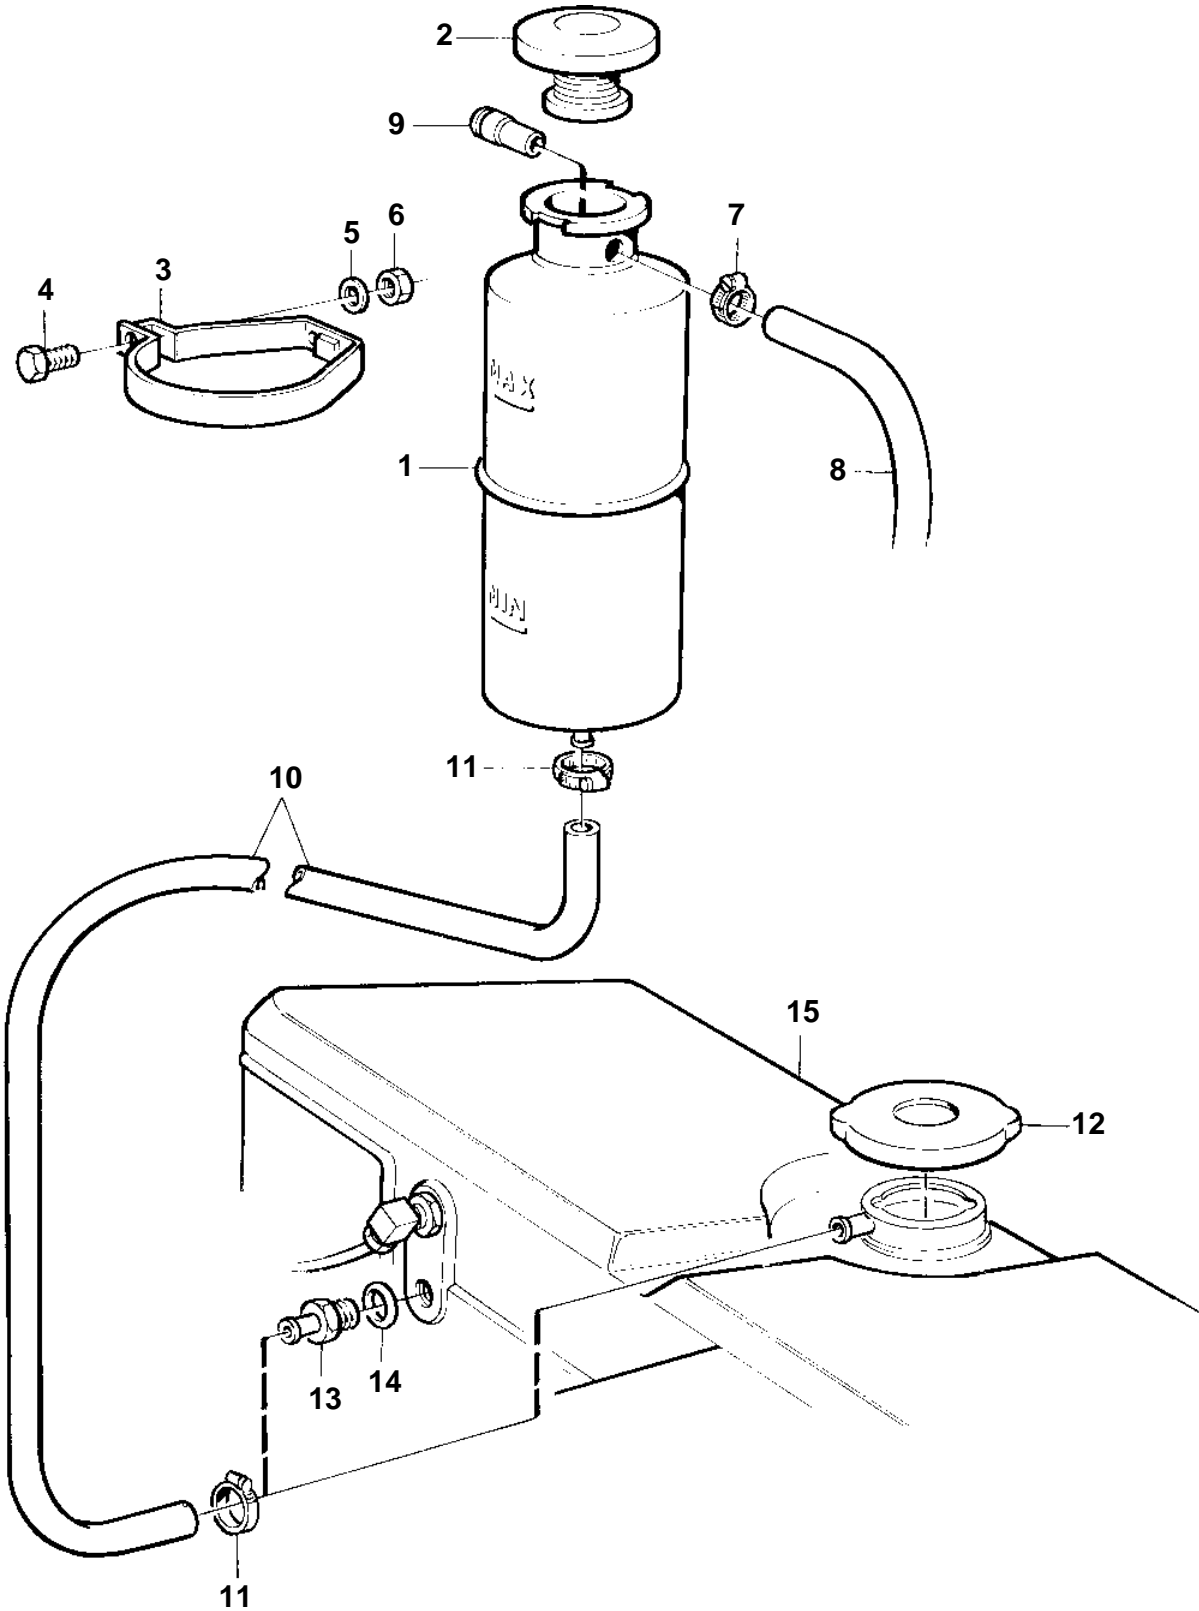

COMMON

15938

COMMON

REF	PART NO.	QTY	DESCRIPTION	NOTES
1	351579	1	Expansion tank	
2	87842	1	Pressure cap	
3	352120	2	Bracket	
4	940100	2	Screw	
5	941906	2	Spring washer	
6	955825	2	Nut	
7	961663	1	Clamp	
8	942700	X	Hose	L=1500mm
9	351580	1	Nipple	
10	941279	X	Hose	L=3200mm
11	961663	2	Clamp	
12	845879	1	Cover	
13	947502	1	Hose nipple	EARLY TYPE
14	11994	1	Gasket	EARLY TYPE
15		1	Expansion tank	SEE GROUP 26