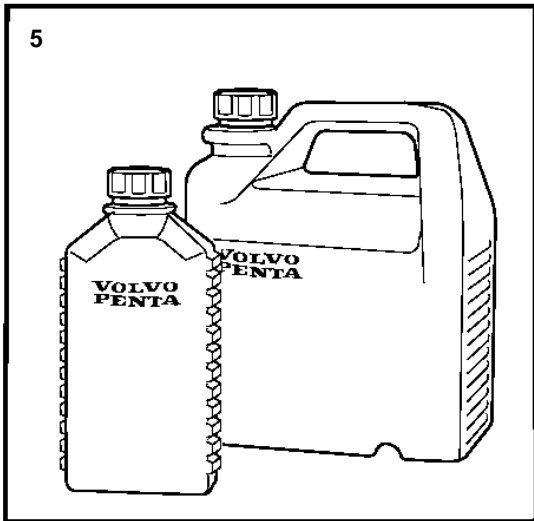

## COMMON

REF	PART NO.	DESCRIPTION	NOTES	
1	1141561	Primer, drive unit	BLUE-GREY,0,5L. Two-can coating.	
	1141562	Primer, drive unit	BLUE-GREY, 0,4L SPRAY	
	1141593	Primer, drive unit	GREY, 0,3L SPRAY	
	1141560	Paint, drive unit	WHITE, 0,4L	
	1141567	Paint, drive unit	BLUE-GREY, 0,4L SPRAY	
	1141575	Paint, drive unit	GREY, 0,4L SPRAY	
		Paint, drive unit	GREY, 0,5L. Two-can coating.	
	1141568	Paint, drive unit	BLACK, 0,4L SPRAY	
	3851219	Paint, drive unit	SX, 0,4L SPRAY	
	3851220	Paint, drive unit	DPX, 0,4L SPRAY	
	1141594	Paint, anti-fouling	GREY, 0,5L SPRAY	
		Paint, anti-fouling	GREY, 0,5L SPRAY. For scandinavia only.	
	827501	Paint, engine	RED, 0,4L SPRAY	
	1141564	Paint, engine	RED, 1L	
	1141566	Paint, engine	GREEN, 0,4L SPRAY	
	837124	Paint, engine	GREEN, 1L	
	3851221	Paint, engine	DK CHARCOAL, 0,4L SPRAY	
	827502	Clear enamel, engine	0,4 L SPRAY	
	2	1141596	Oil	SAE 20W/50SG, 1L. For petrol engines.
		1141597	Oil	SAE 20W/50SG, 4L. For petrol engines.
1141587		Oil	SAE 20W/50SG, 20L. For petrol engines.	
1141588		Oil	SAE 20W/50SG, 208L. For petrol engines.	
1141598		Oil	SAE 15W/40VDS-2, 1L. For diesel engines.	
1141599		Oil	SAE 15W/40VDS-2, 4L. For diesel engines.	
1141550		Oil	SAE 15W/40VDS-2, 20L. For diesel engines.	
1141546		Oil	SAE 15W/40VDS-2, 208L. For diesel engines.	
3	1141600	Oil, transmission	GL5 MINERAL, 1L. For drive units and reverse gears.	
	1141572	Oil, transmission	GL5 SYNTHETIC, 1L. For drive units and reverse gears.	
	1141592	Oil, air compressor	0,25L FOR D42	
	1141510	Conservation oil	1L	
	1161398	Universal oil	0,2 L SPRAY	
	Anti-rust agent	0,5L		
4	828250	Grease	25g	
	1141509	Grease	500g. For propeller shaft.	
5	1141602	Coolant	1L, TYPE 90	
	1141603	Coolant	4L, TYPE 90	
	1141589	Coolant	200L, TYPE 90	
6	840879	Sealant, gasket	25g	
	841261	Sealant, gasket	RED, 85g	
	1161099	Sealant, gasket	0,125L	
	1161277	Sealant, silicon	BLACK, 20g	
	1161231	Sealant, silicon	BLACK,0,31L	
	1141570	Sealant, drive unit	WHITE, 60g	
	591247	Sealant, graphite	1kg	