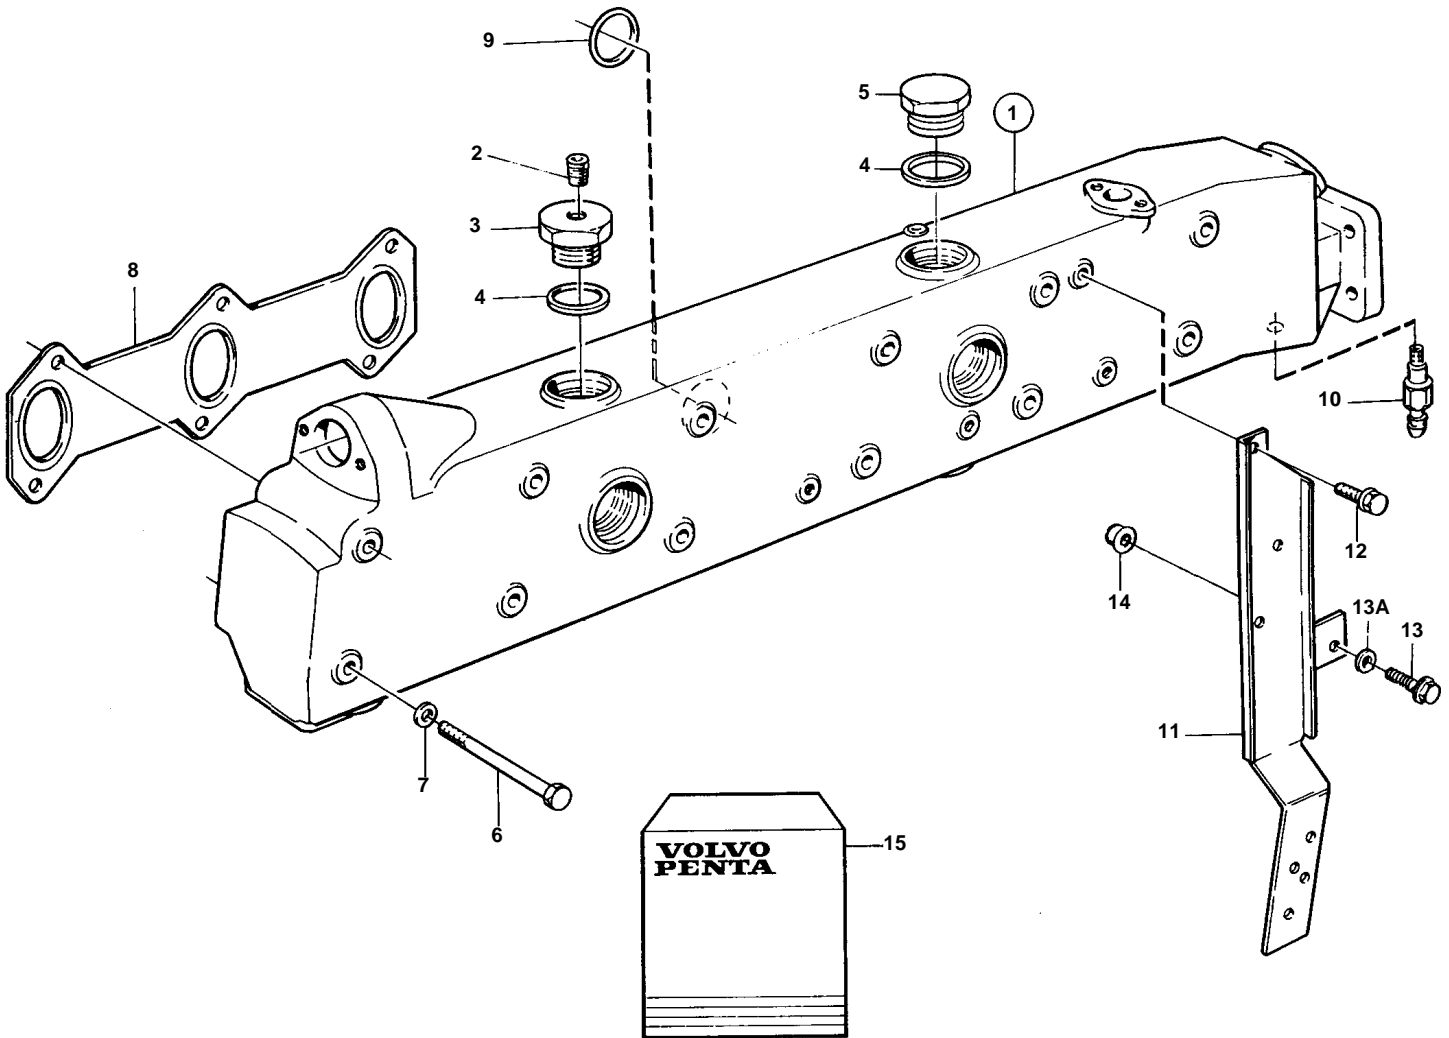

TAMD71A, TAMD72A

16142

TAMD71A, TAMD72A

REF	PART NO.	QTY	DESCRIPTION	NOTES
1	866570	1	Exhaust pipe	
2	479977	1	· Plug	
3	821335	1	· Plug	
4	469328	9	· Gasket	
5	467367	8	· Plug	
6	970961	12	Screw	L=110mm
7	941908	12	Spring washer	
8	847778	2	Gasket	
9	477059	1	O-ring	
10	949918	1	Drain cock	
11	847884	1	Bracket	
12	946173	1	Flange screw	(946440)
13	946544	1	Flange screw	(940102)
13A	955892	1	Washer	(941905)
14	949278	1	Lock nut	
15	876625	1	Gasket kit	SEE GROUP 99
		1	Temperature contact	SEE GROUP 30