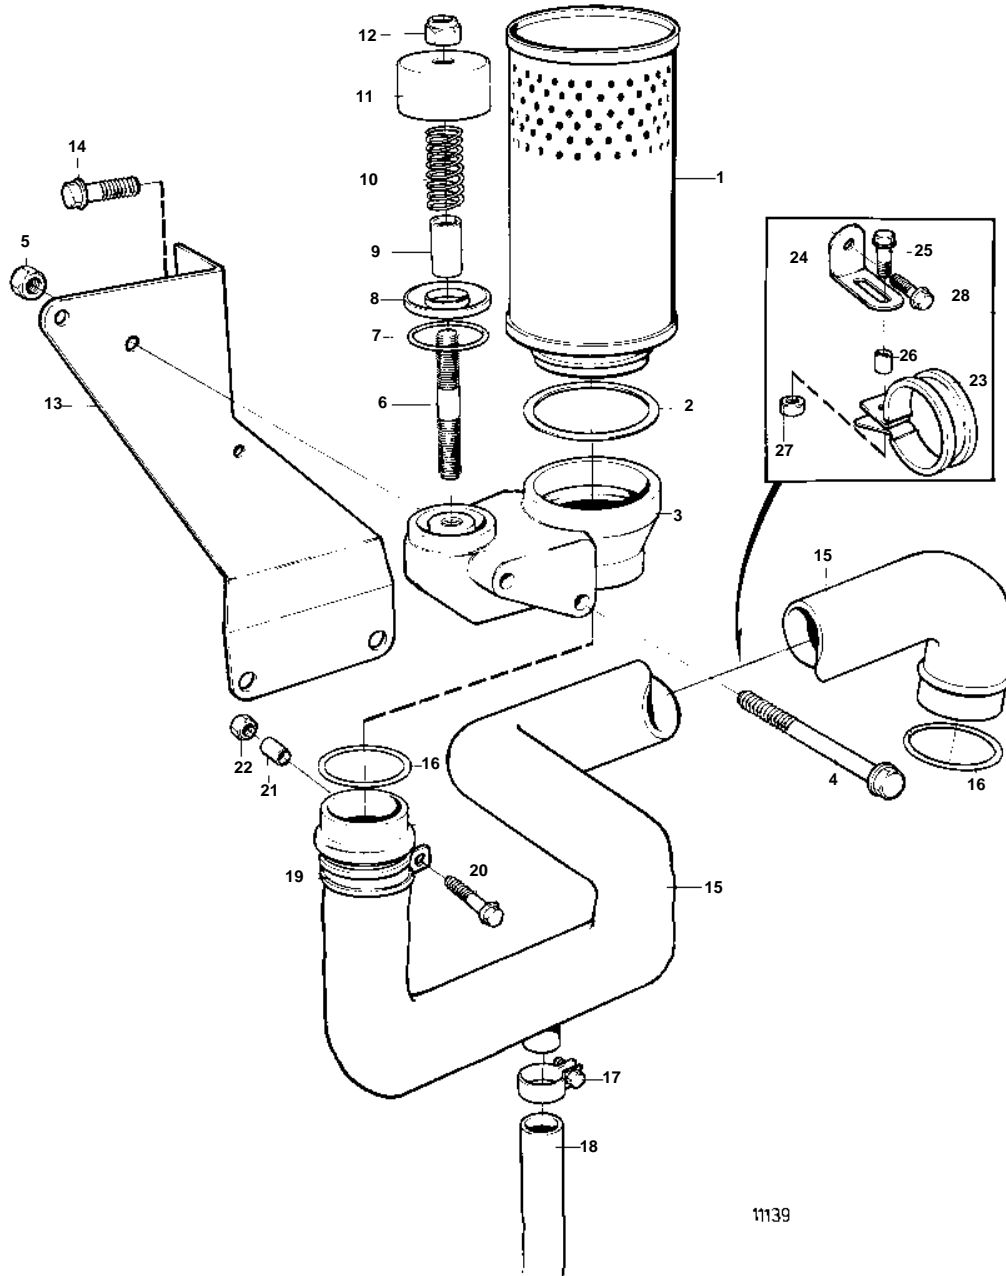

TAMD71A, TAMD72A

TAMD71A, TAMD72A

REF	PART NO.	QTY	DESCRIPTION	NOTES
1	876069	1	Filter	
2	843449	1	Gasket	
3	843356	1	Housing	
4	965182	2	Flange screw	
5	968862	2	Nut	
6	924058	1	Stud	
7	421158	1	Sealing ring	
8	842972	1	Valve disc	
9	842974	1	Spacer sleeve	
10	843301	1	Spring	
11	842975	1	Cover	
12	963105	1	Nut	
13	863365	1	Bracket	
14	945444	1	Flange screw	TAMD71A
15	863369	1	Pipe	REPLACED BY 865332 SN-XXXXXXXXXX/46525
	864726	1	Breather pipe	REPLACED BY 865332 SNXXXXXXXXXX/46526-48751
16	421158	2	Sealing ring	
17	947935	2	Hose clamp	
	945754	2	Hose clamp	
18	1272328	X	Hose	
	943707	X	Rubber hose	
19	952637	1	Clamp	
20	965212	1	Screw	
21	846339	2	Spacer sleeve	
22	945407	1	Flange nut	
23	952637	1	Clamp	
24	965552	1	Bracket	(965570)
25	965212	1	Screw	
26	846339	1	Spacer sleeve	
27	945407	1	Flange nut	
28	946671	1	Flange screw	