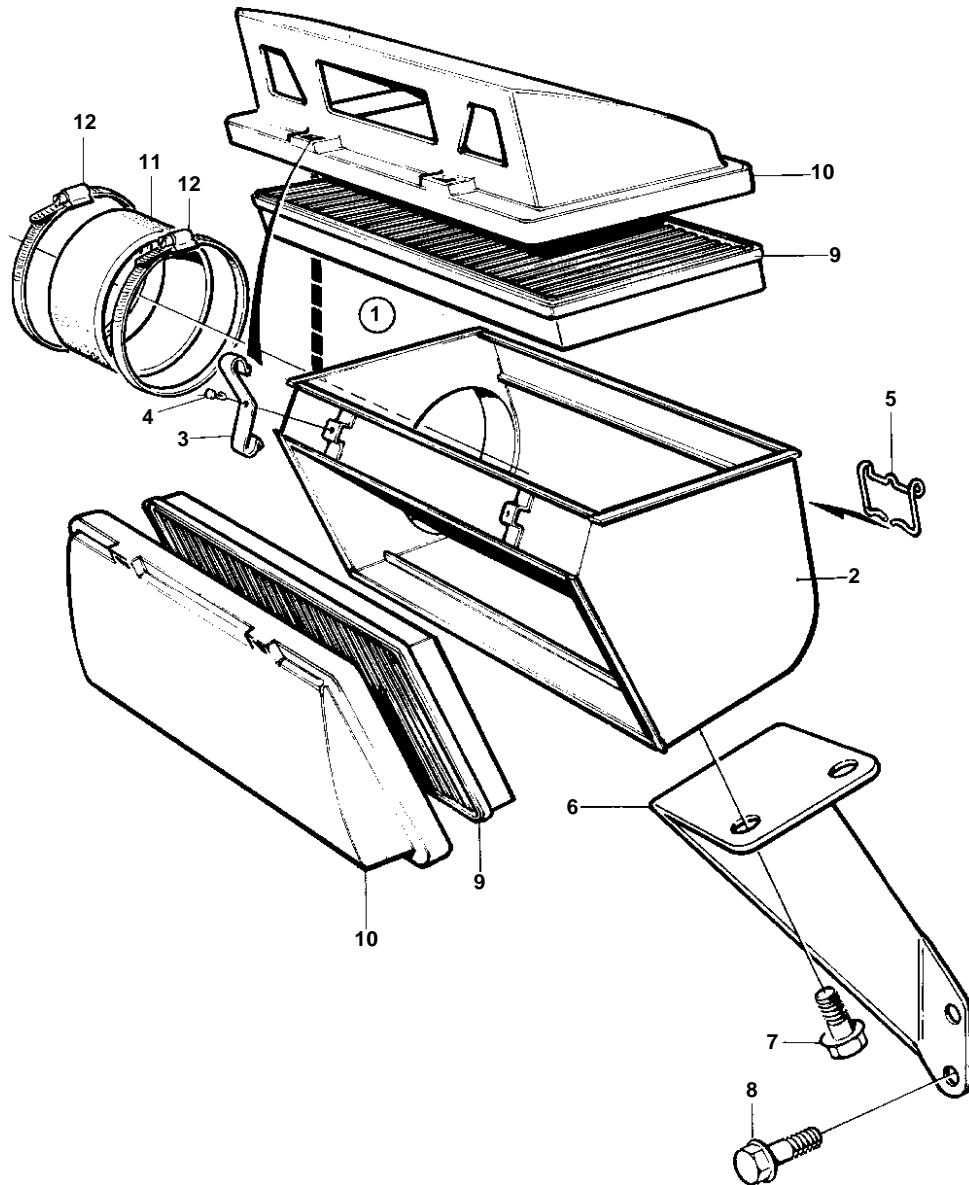

TAMD72A

11202

TAMD72A

REF	PART NO.	QTY	DESCRIPTION	NOTES
1	876299	1	Filter housing	
2	865357	1	· Filter housing	
3	848620	6	· Clamp	
4	1308917	2	· Rivet	
5	673792	4	· Lock	
6	865374	1	Bracket	
7	946440	2	Flange screw	L=16mm
8	945444	2	Flange screw	L=25mm
9	876185	2	Insert	
10	842615	2	Cover	
11	864821	1	Rubber collar	
12	943484	2	Hose clamp	