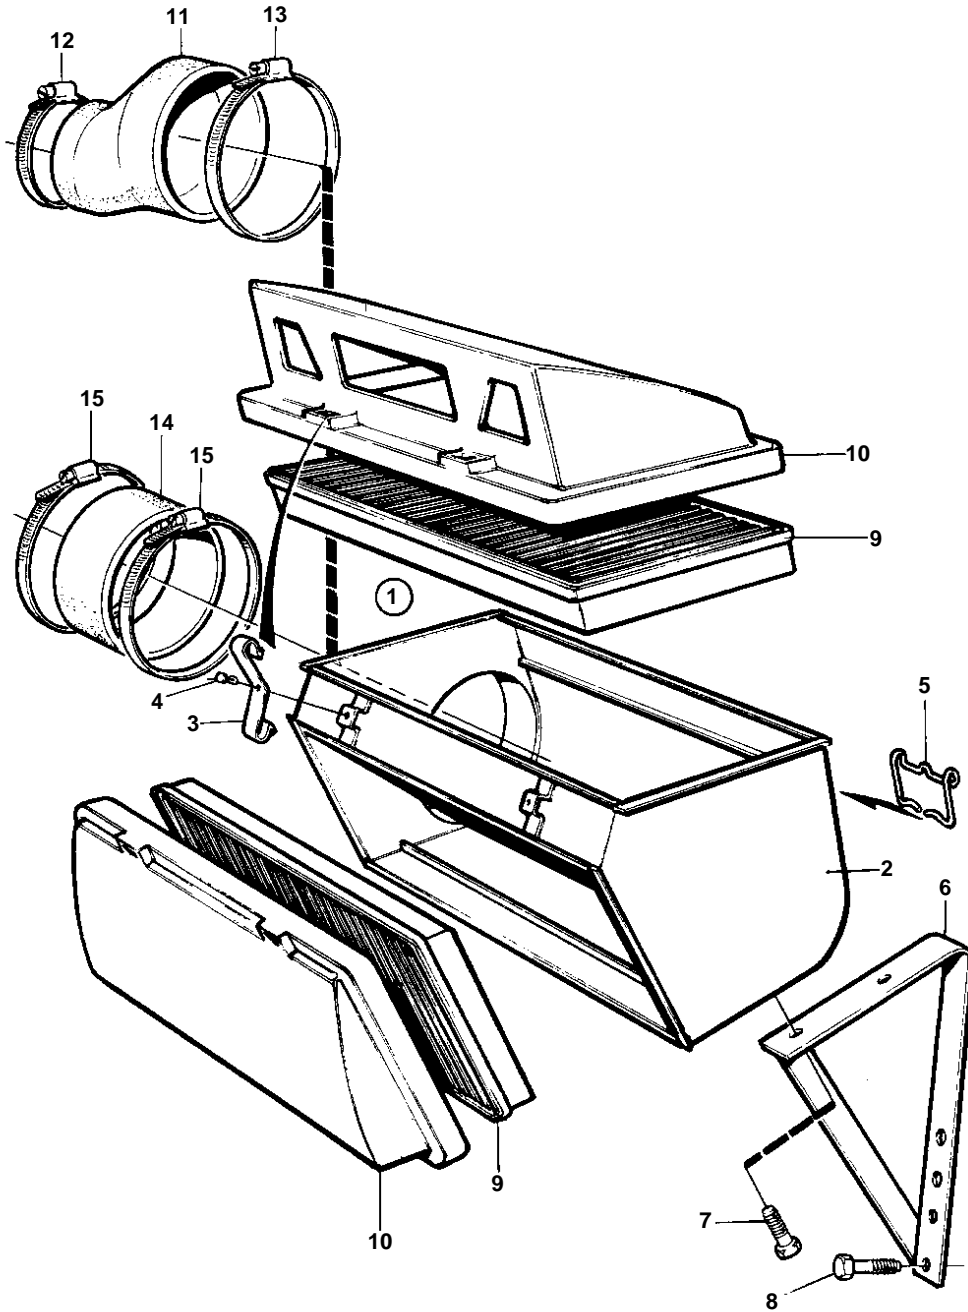

TAMD71A

11116

TAMD71A

REF	PART NO.	QTY	DESCRIPTION	NOTES
1	863347	1	Filter housing	REPLACED BY 876299. SN-XXXXXXXXXX/44088.
	876299	1	Filter housing	SNXXXXXXXXXX/44089-
2	865357	1	· Filter housing	
3	848620	6	· Clamp	
4	1308917	2	· Rivet	
5	673792	4	· Lock	
6	865335	1	Bracket	
7	946440	2	Flange screw	L=16mm
8	945444	2	Flange screw	L=25mm
9	876185	2	Insert	
10	842615	2	Cover	
11	847887	1	Rubber cone	ID for turbocharger = 70mm and for filter housing = 107mm.. SN-XXXXXXXXXX/44088.
12	943481	1	Hose clamp	ID=70mm. SN-XXXXXXXXXX/44088.
13	943484	1	Hose clamp	ID=107mm. SN-XXXXXXXXXX/44088.
14	864821	1	Rubber collar	L=90mm. ID for turbocharger and filter housing = 107mm.. SNXXXXXXXXXX/44089-
	865367	1	Rubber collar	L=60mm. ID for turbocharger and filter housing = 107mm.. To be used when Turbo 865428 is installed on an engine with older filter housing 863347 which only have one attachment.
15	943484	2	Hose clamp	ID=107mm. SNXXXXXXXXXX/44089-