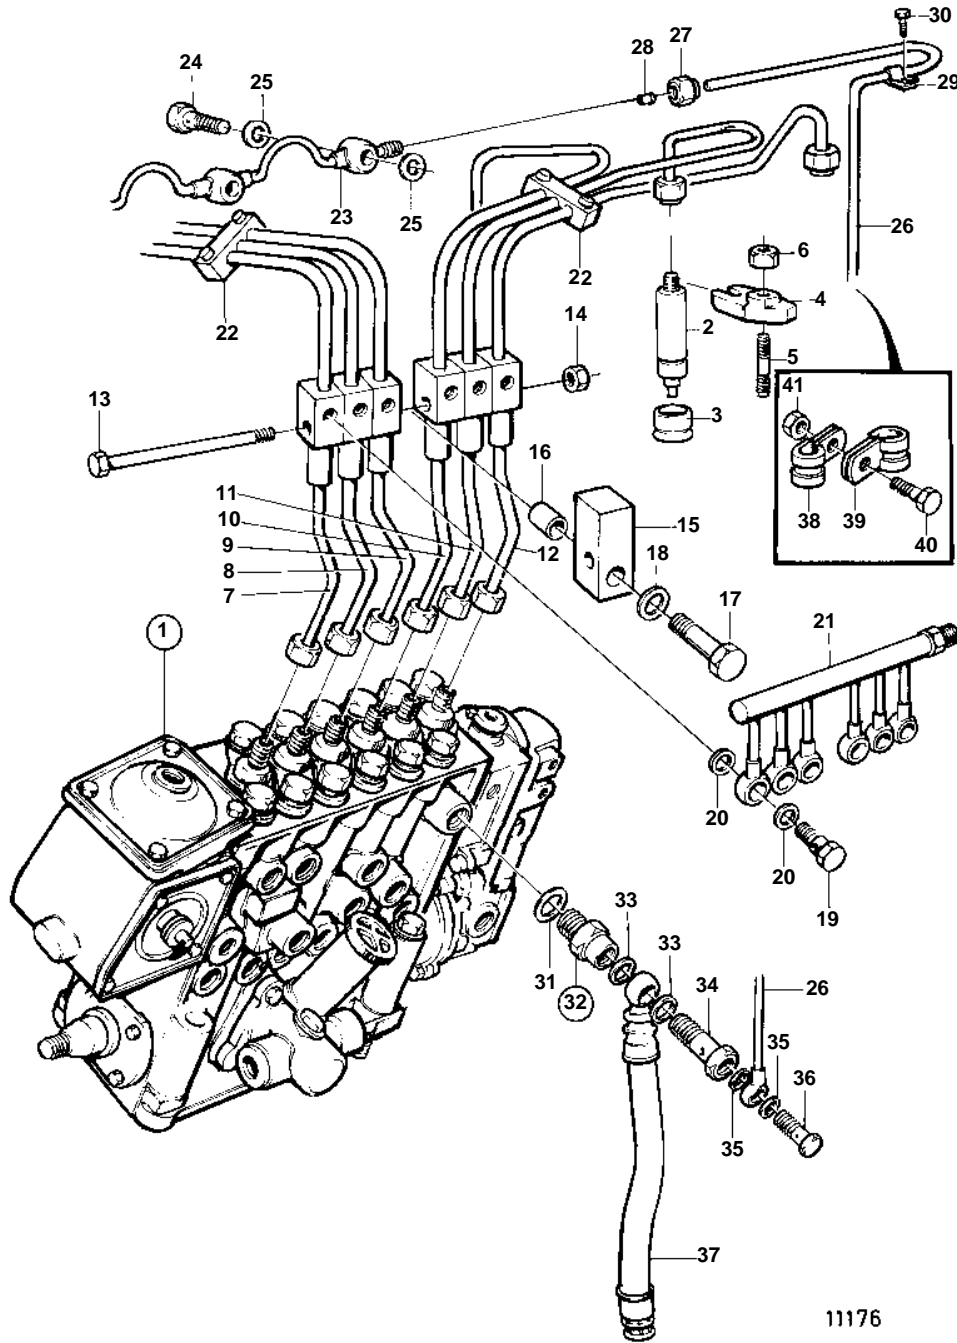

TAMD71A

TAMD71A

REF	PART NO.	QTY	DESCRIPTION	SEE SEC.	NOTES
1		1	Injection pump	1300	
2	849457	6	Injector		
	3803255	6	Injector, exch		Exchange unit
				2323	
3	469455	6	Sealing ring		
4	469797	6	Yoke		
5	1545022	6	Stud		
6	971095	6	Nut		
7	864689	1	Delivery pipe		CYL NO 1
8	864690	1	Delivery pipe		CYL NO 2
9	864691	1	Delivery pipe		CYL NO 3
10	864692	1	Delivery pipe		CYL NO 4
11	864693	1	Delivery pipe		CYL NO 5
12	864694	1	Delivery pipe		CYL NO 6
13		1	Screw		
14		1	Nut		
15		1	Spacer		
16	822255	1	Spacer sleeve		
17	970966	1	Screw		
18	941908	1	Spring washer		
19		6	Hollow screw		
20		12	Gasket		
21		1	Leak-off pipe		
22		2	Clamp		
23	471605	1	Leak-off pipe		
24	74033	6	Hollow screw		
25	947620	12	Gasket		
26	848627	1	Leak-off line		
27	956980	1	Nut		
28	956966	1	Ferrule		
29	121563	1	Clamp		
30	965175	1	Screw		
31	969011	1	Gasket		
32	35096	1	Overflow valve		
				897	
33	969011	2	Gasket		
34	16496	1	Hollow screw		
35	947620	2	Gasket		
36	74033	1	Hollow screw		
37		X	Fuel hose		Classifiable fuel line is not being offered by Volvo Penta
38	952624	1	Clamp		
39	952622	1	Clamp		
40	965175	1	Screw		
41	945407	1	Flange nut		