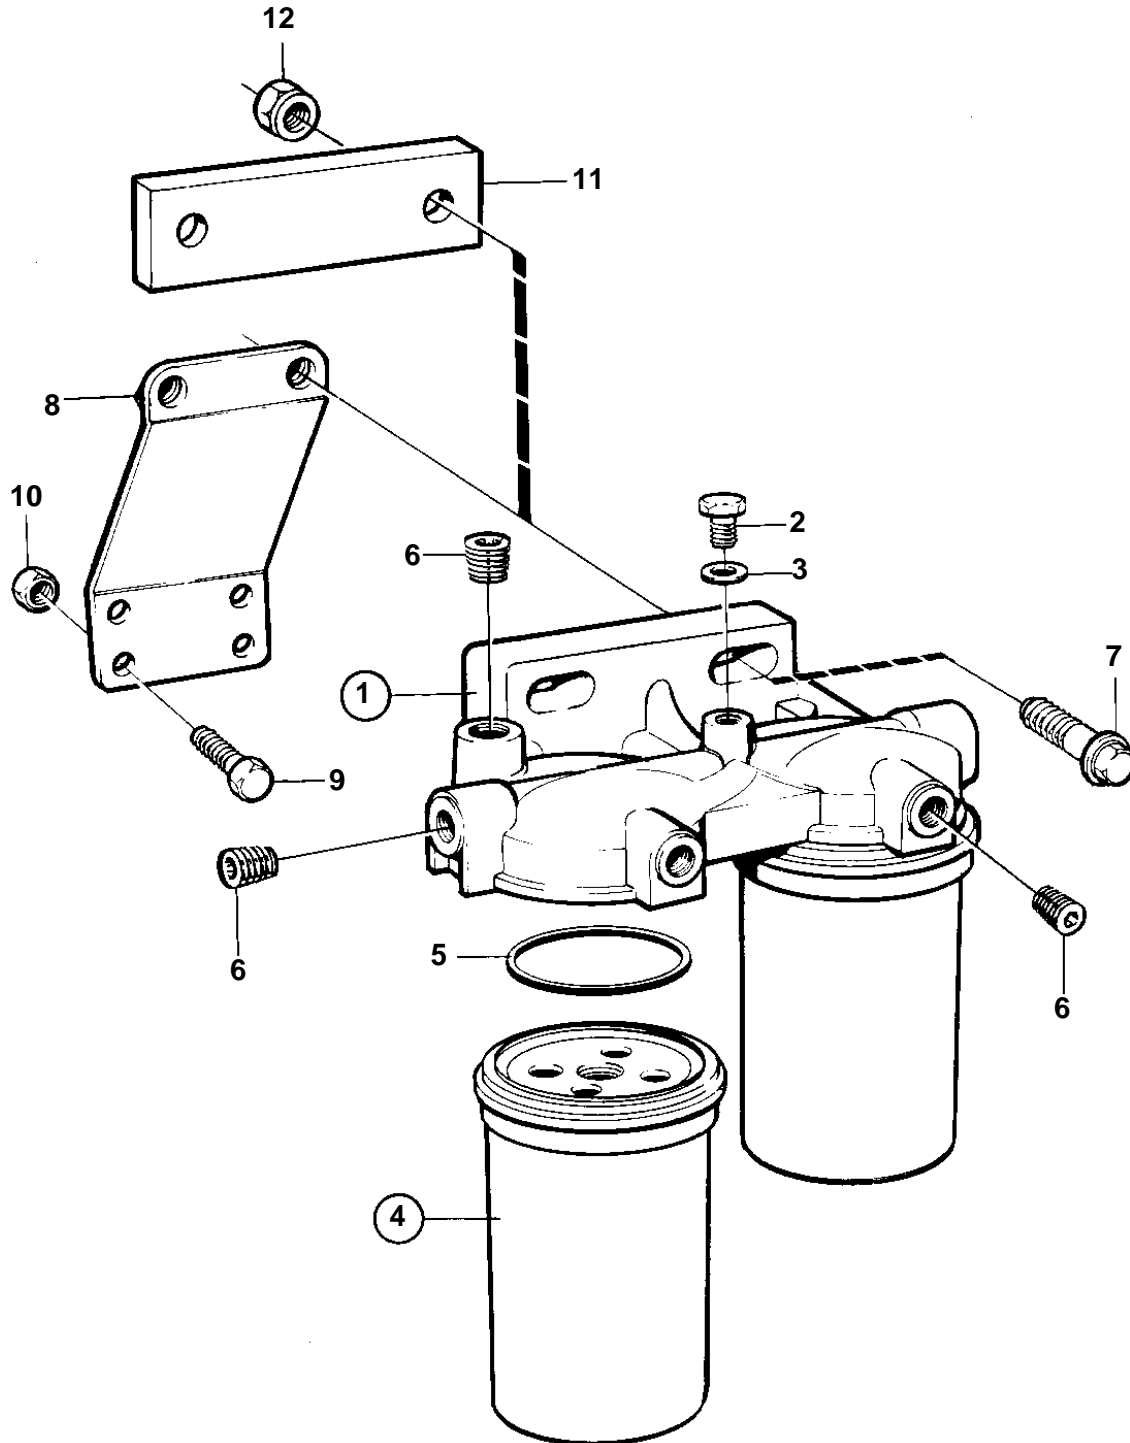

TAMD71A, TAMD72A

15516

TAMD71A, TAMD72A

REF	PART NO.	QTY	DESCRIPTION	NOTES
1	471172	1	Filter housing	REPLACED BY 1676832
	1676832	1	Filter housing	
2	471177	1	· Screw	M8
	240664	1	· Screw	M6, ALT
3	947620	1	· Gasket	
4	3825133	2	Fuel filter	(466987)
5		2	· Gasket	
6	968062	3	Plug	(960630)
7	946752	2	Flange screw	ALT, L=35mm
	965186	2	Flange screw	ALT, L=50mm
8	847841	1	Bracket	SN-XXXXXXXXXX/52042
9	973083	2	Flange screw	
10	955783	2	Nut	
11	865262	1	Spacer	SNXXXXXXXXXX/52043-
12	971071	2	Nut	