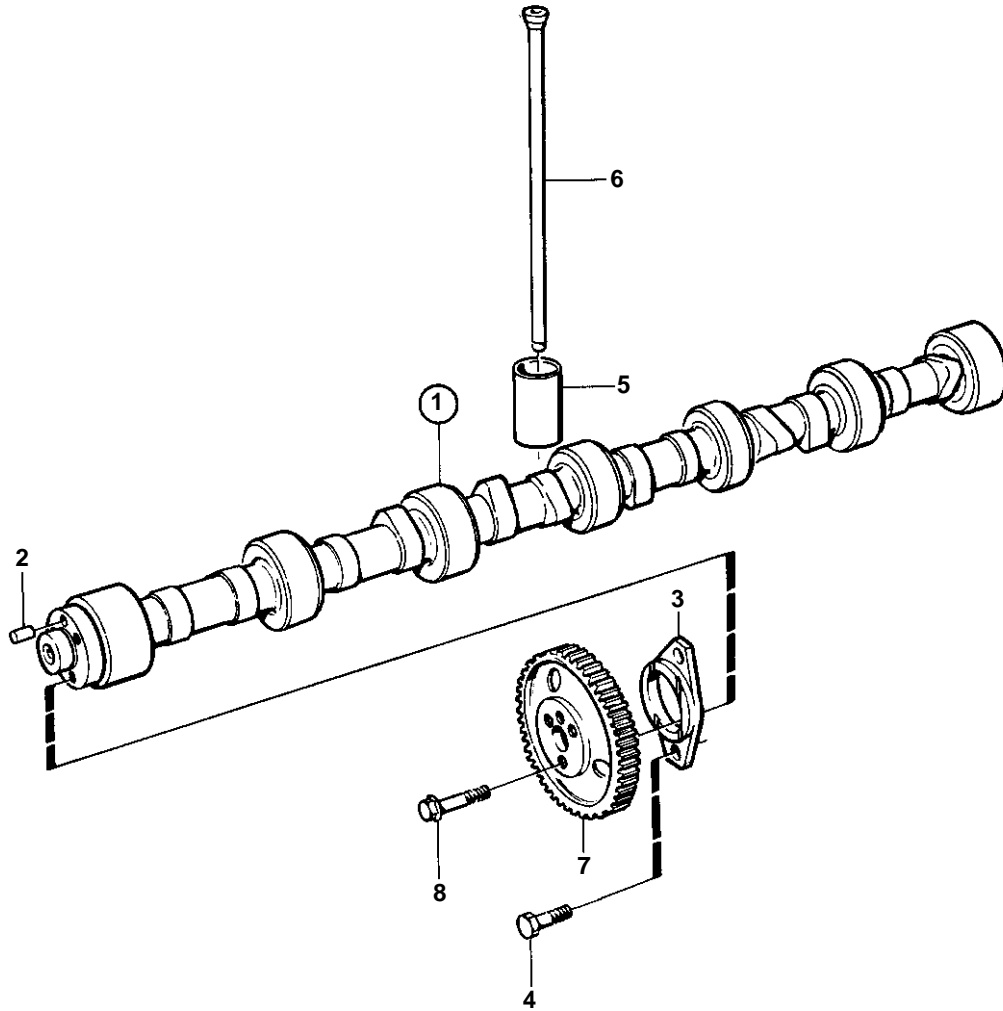

TAMD71A, TAMD72A

15107

TAMD71A, TAMD72A

REF	PART NO.	QTY	DESCRIPTION	SEE SEC.	NOTES
1	471413	1	Camshaft		
2	950588	1	· Pin		
3	465789	1	Flange		
4	471509	2	Screw		
5	421067	12	Lifter		
6	421385	12	Push rod		
7	423079	1	Gear		
			Bulletin 45-01	45-01-EN	Timing Gears, 71, 100, 121
8	471555	3	Screw		