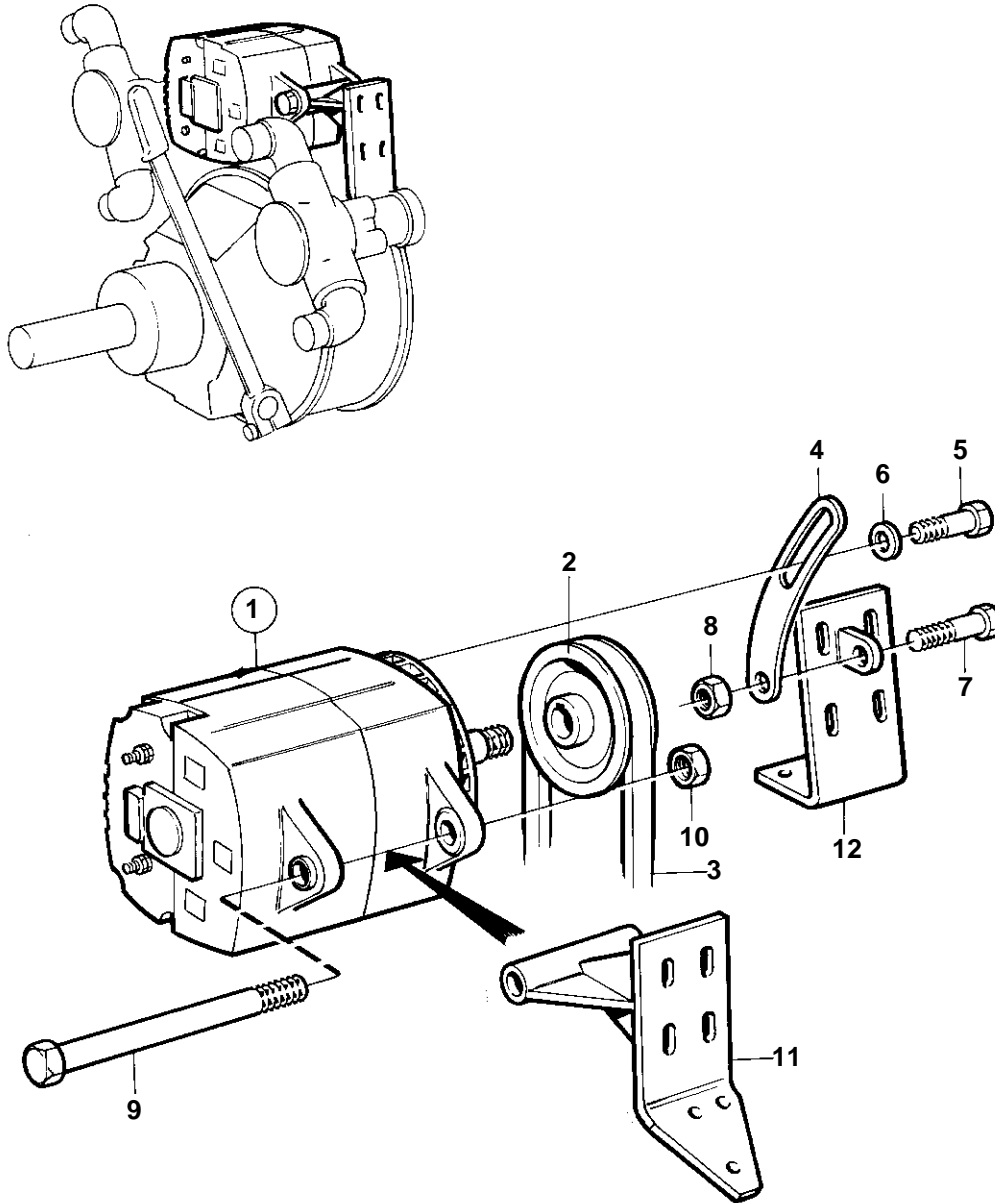

TAMD71A

8784

TAMD71A

| REF | PART NO. | QTY | DESCRIPTION | SEE SEC. | NOTES |
|-----|----------|-----|-----------------|----------|---------------|
| 1 | 849747 | 1 | Alternator | | 14V 130A |
| | 3803577 | 1 | Alternator,exch | | Exchange unit |
| | | | | 594 | |
| | 849748 | 1 | Alternator | | 28V 100A |
| | 3803499 | 1 | Alternator,exch | | Exchange unit |
| | | | | 596 | |
| 2 | 862355 | 1 | Pulley | | |
| 3 | 966858 | 1 | V-belt kit | | L=1300 |
| 4 | 848492 | 1 | Tensioner | | |
| 5 | 955560 | 1 | Screw | | |
| 6 | 955898 | 1 | Washer | | |
| 7 | 973083 | 1 | Flange screw | | |
| 8 | 971095 | 1 | Nut | | |
| 9 | 970987 | 1 | Screw | | |
| 10 | 971096 | 1 | Nut | | |
| 11 | 849377 | 1 | Bracket | SO | |
| 12 | 849378 | 1 | Bracket | | |