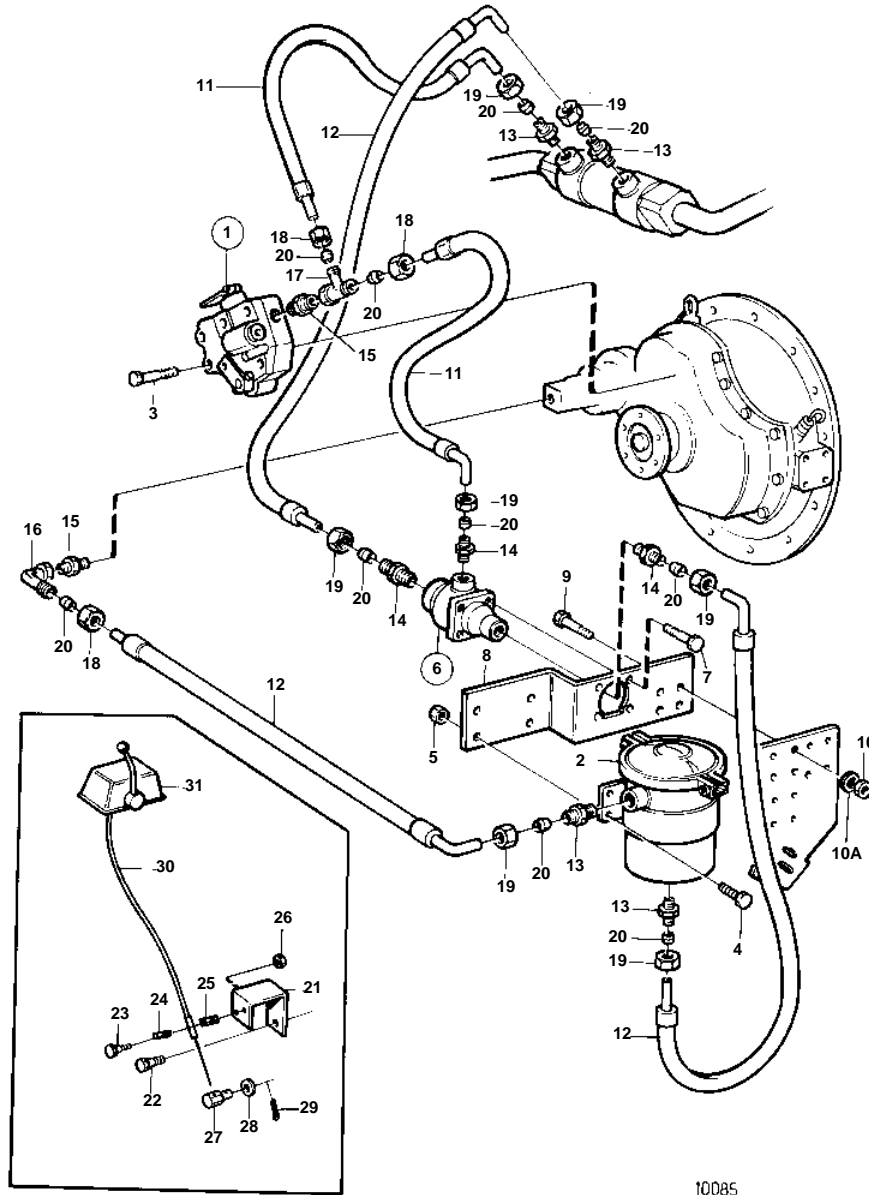

COMMON

10085

COMMON

REF	PART NO.	QTY	DESCRIPTION	NOTES
1		1	Slip valve	FOR MG5061,5061A
		1	Slip valve	FOR MG507-1,507A-1
2		1	· Oil filter	
3		6	· Screw	
4	973083	4	Flange screw	(946329)
5	971098	4	Flange lock nut	
6	863420	1	Thermostat valve	
7	940117	4	Screw	
8	863313	1	Bracket	SO
9	970900	4	Screw	
10	971072	4	Nut	
10A	940280	4	Spring washer	
11	837355	2	Hose	L=420mm
12	837935	3	Hose	L=460mm
13	968132	4	Nipple	
14	863418	3	Nipple	
15	941750	2	Nipple	
16	964016	1	Nipple	
17	945837	1	T-nipple	
18	956984	3	Nut	
19	941331	7	Nut	
20	956970	10	Ferrule	
21		1	Bracket	
22	946472	1	Screw	
23	956079	2	Screw	
24	819067	1	Brace	For control cable 333, 33c.
	6853782	1	Clamp	For control cable 443, 43c.
25	819068	1	Washer	
26	963104	2	Nut	
27	853217	1	Cube	
28	940191	1	Washer	
29	17253	1	Cotter pin	
30		X	Control cable	SEE GROUP 27
31		X	Control	SEE GROUP 27