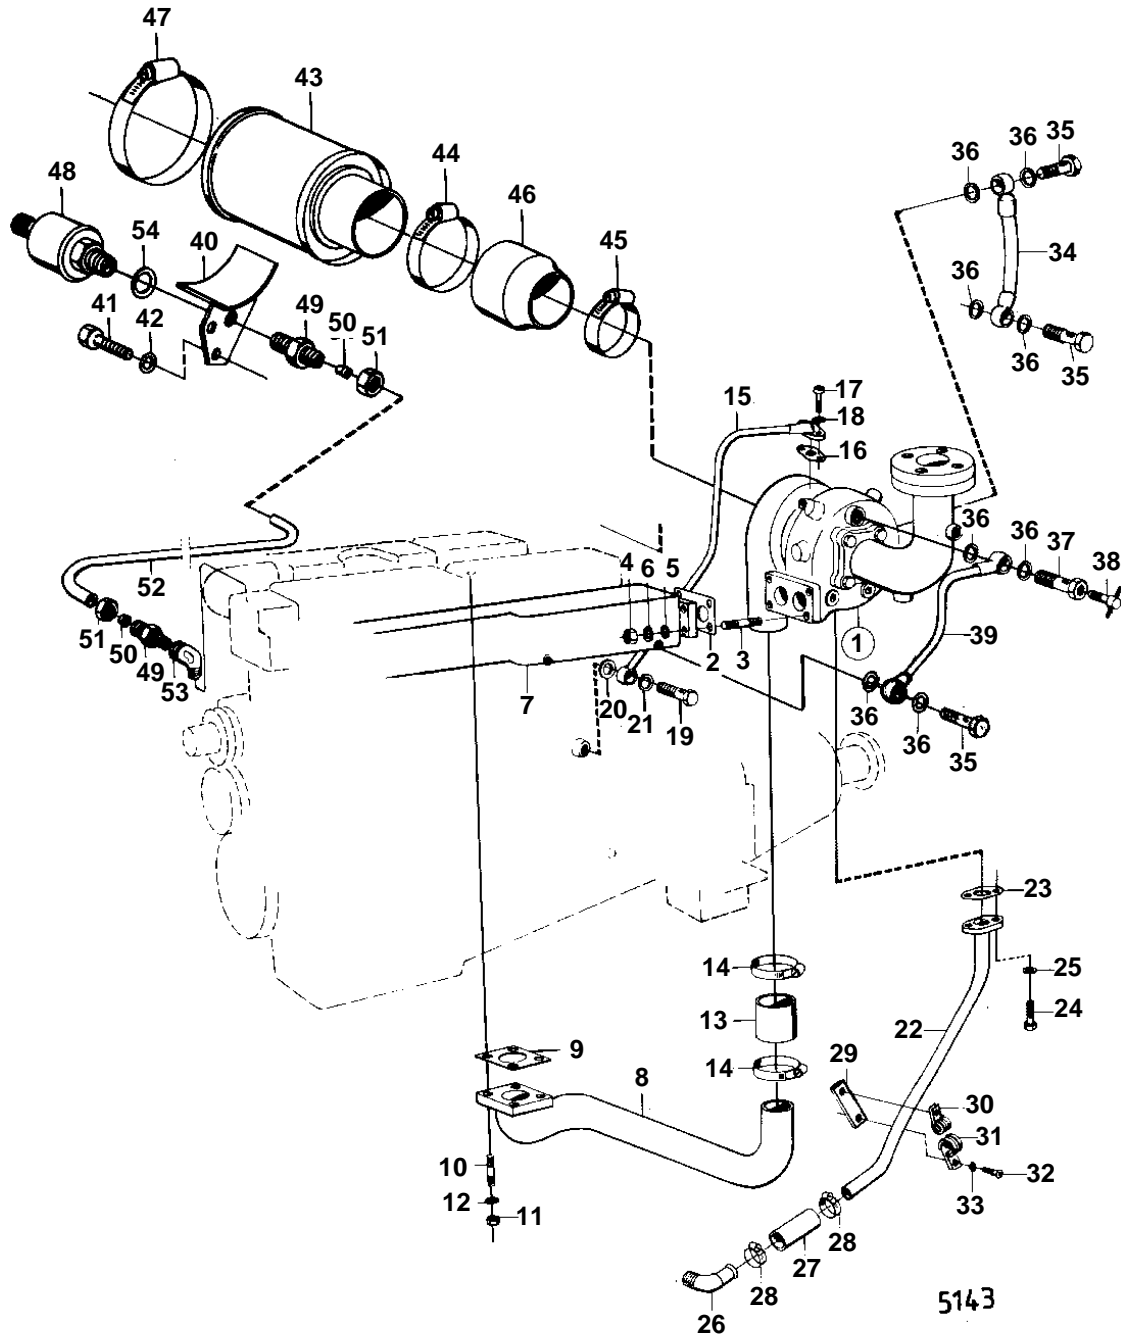

TAMD70D,AQD70D

TAMD70D,AQD70D

REF	PART NO.	QTY	DESCRIPTION	SEE SEC.	NOTES
1	844289	1	Turbo		
	3802014	1	Turbocharger, exch		Exchange unit
				02B-1900	
2	421324	1	Gasket	IK	
3	924079	4	Stud		
4	940183	4	Nut		
5	955985	4	O-ring		
6	942336	4	Spring washer		
7	875706	1	Exhaust pipe, EXHAUST MANIFOLD CONNECTION PIPE	02B-2250	
8	837511	1	Connection pipe		
9	824310	1	Gasket	02B-2200	
10	953465	4	Stud		
11	955826	4	Nut		
12	941907	4	Spring washer		
13	466327	1	Hose		
14	943479	2	Hose clamp		
15	837415	1	Tube		
16	420641	1	Gasket		
17	955297	1	Screw		L = 25 MM
	940142	1	Screw		L = 30 MM
18	941907	2	Spring washer		
19	942007	2	Hollow screw		
20	957178	1	Gasket		
21	957181	1	Gasket		
22	843388	1	Tube		
23	842986	1	Gasket	IK	
24	955297	2	Screw		
25	941907	2	Spring washer		
26	468629	1	Elbow nipple		
27	192358	X	Rubber hose		L = 60 MM
28	943473	2	Hose clamp		
29	836262	1	Bracket		
30	952625	1	Clamp		
31	952631	1	Clamp		
32	950044	2	Screw		
33	941906	2	Spring washer		
34	843976	1	Hose		
35	191157	3	Hollow screw		
36	957185	8	Gasket		
37	191158	1	Hollow screw		
38	82745	1	Tap		
39	843977	1	Tube		
40	843664	1	Bracket		
41	955559	2	Screw		
42	940280	2	Spring washer		
43	842280	1	Air filter		
44	943484	1	Hose clamp		
45	943481	1	Hose clamp		
46	842281	1	Hose		
47	942921	1	Hose clamp		
48	837782	1	Pressure sensor		SEE GROUP 3
49	954379	1	Nipple		
50	954365	2	Fitting		
51	954357	2	Cap nut		
52	837960	1	Tube		
53	954386	1	Fitting		
54	957181	1	Gasket		