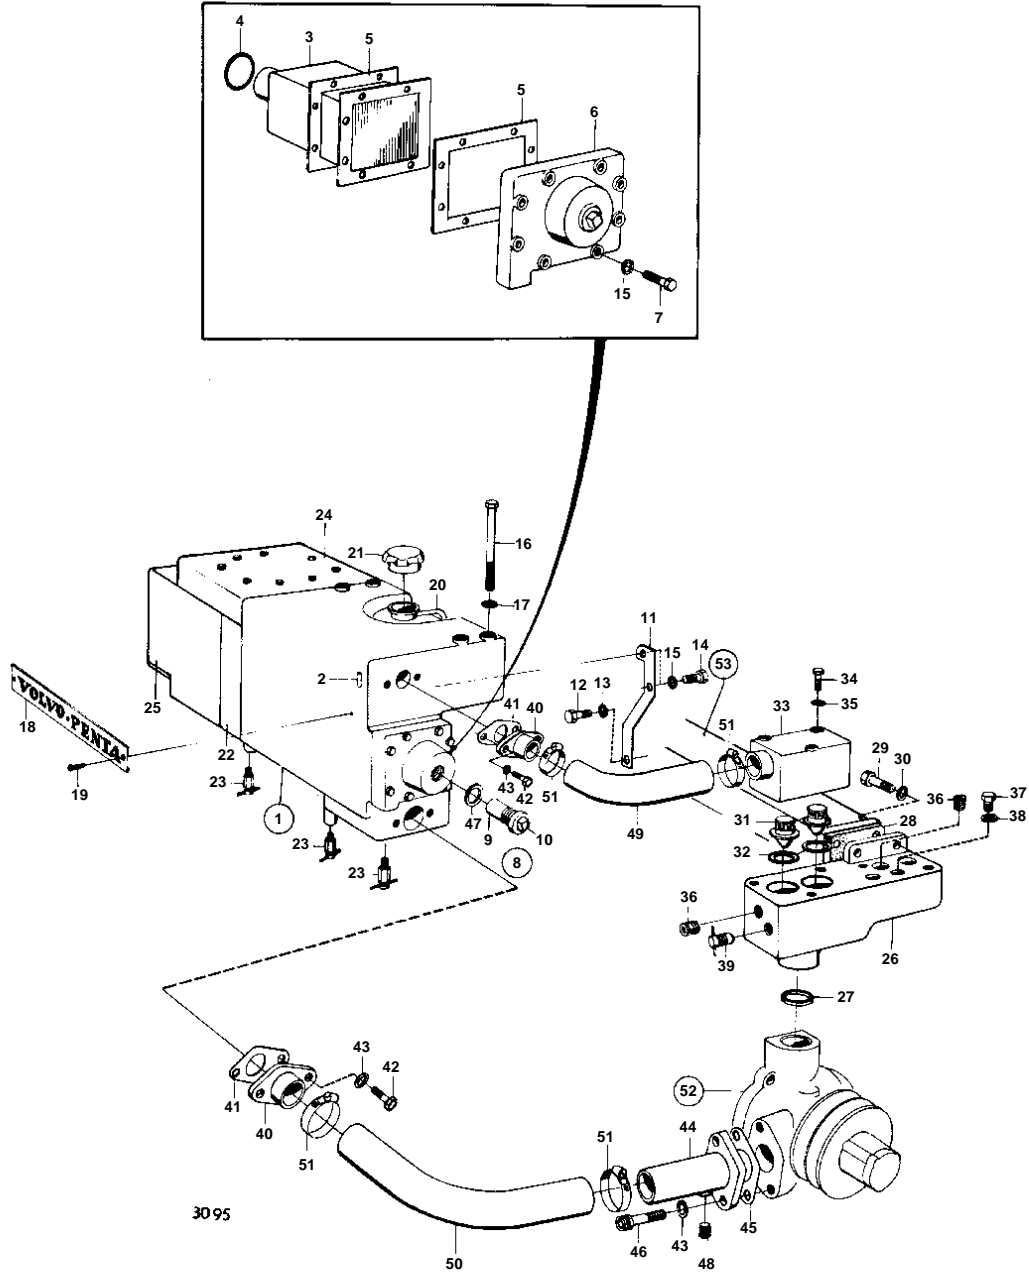

TAMD70D,AQD70D

HEAT EXCHANGER AND THERMOSTAT WITH INSTALLATION COMPONENTS

02B

TAMD70D,AQD70D

REF	PART NO.	QTY	DESCRIPTION	SEE SEC.	NOTES
1	824113	1	Heat exchanger housi		
2	951961	1	· Spring pin		
3	824287	1	Heat exchanger eleme		
4	925091	1	O-ring		
5	824313	2	Gasket		
6	837721	1	End plate		
7	955526	8	Screw		
8	823660	2	Zinc electrode		
9	823661	2	· Zinc electrode		
10	823662	2	· Plug		
11	824305	1	Bracket		
12	955560	1	Screw		
13	940280	1	Spring washer		
14	940135	2	Screw		
15	941907	10	Spring washer		
16	955533	4	Screw		
17	941907	4	Spring washer		
18	820232	1	Sign		
19	950210	3	Screw		
20	192618	X	Hose		L = 250 MM
21	321973	1	Filler cap		
22		1	CONNECTION	02B-2200	
23	82745	4	Tap		
24		1	COVER	02B-2200	
25		1	INDUCTION MANIFOLD AND AFTER COOLER	02B-2200	
26	824136	1	Thermostat housing		
27	420162	1	Seal	02B-1300	
28	820604	1	Gasket	IK	
29	940134	4	Screw		
30	941909	4	Spring washer		
31	875788	2	Thermostat kit		70%Z9
	875787	2	Thermostat kit		76%Z9
32	416033	2	Sealing ring	IK	
33	824235	1	Cover		
34	955540	3	Screw		
35	942336	3	Spring washer		
36	952077	3	Plug		
37	180761	2	Plug		
38	11996	2	Gasket	IK	
39	82744	1	Tap		
40	821032	2	Connector		
41	420171	2	Gasket		
42	955525	4	Screw		
43	941907	6	Spring washer		
44	820800	1	Tube		
45	420171	1	Gasket		
46	955525	1	Screw		L = 25 MM
	940159	1	Screw		L = 32 MM
47	836169	2	Gasket		
48	952077	1	Plug		
49	824292	1	Hose		
50	824293	1	Hose		
51	943479	4	Hose clamp		
52		1	CIRCULATION PUMP	02B-1550	
53		1	EXHAUST MANIFOLD	02B-2250