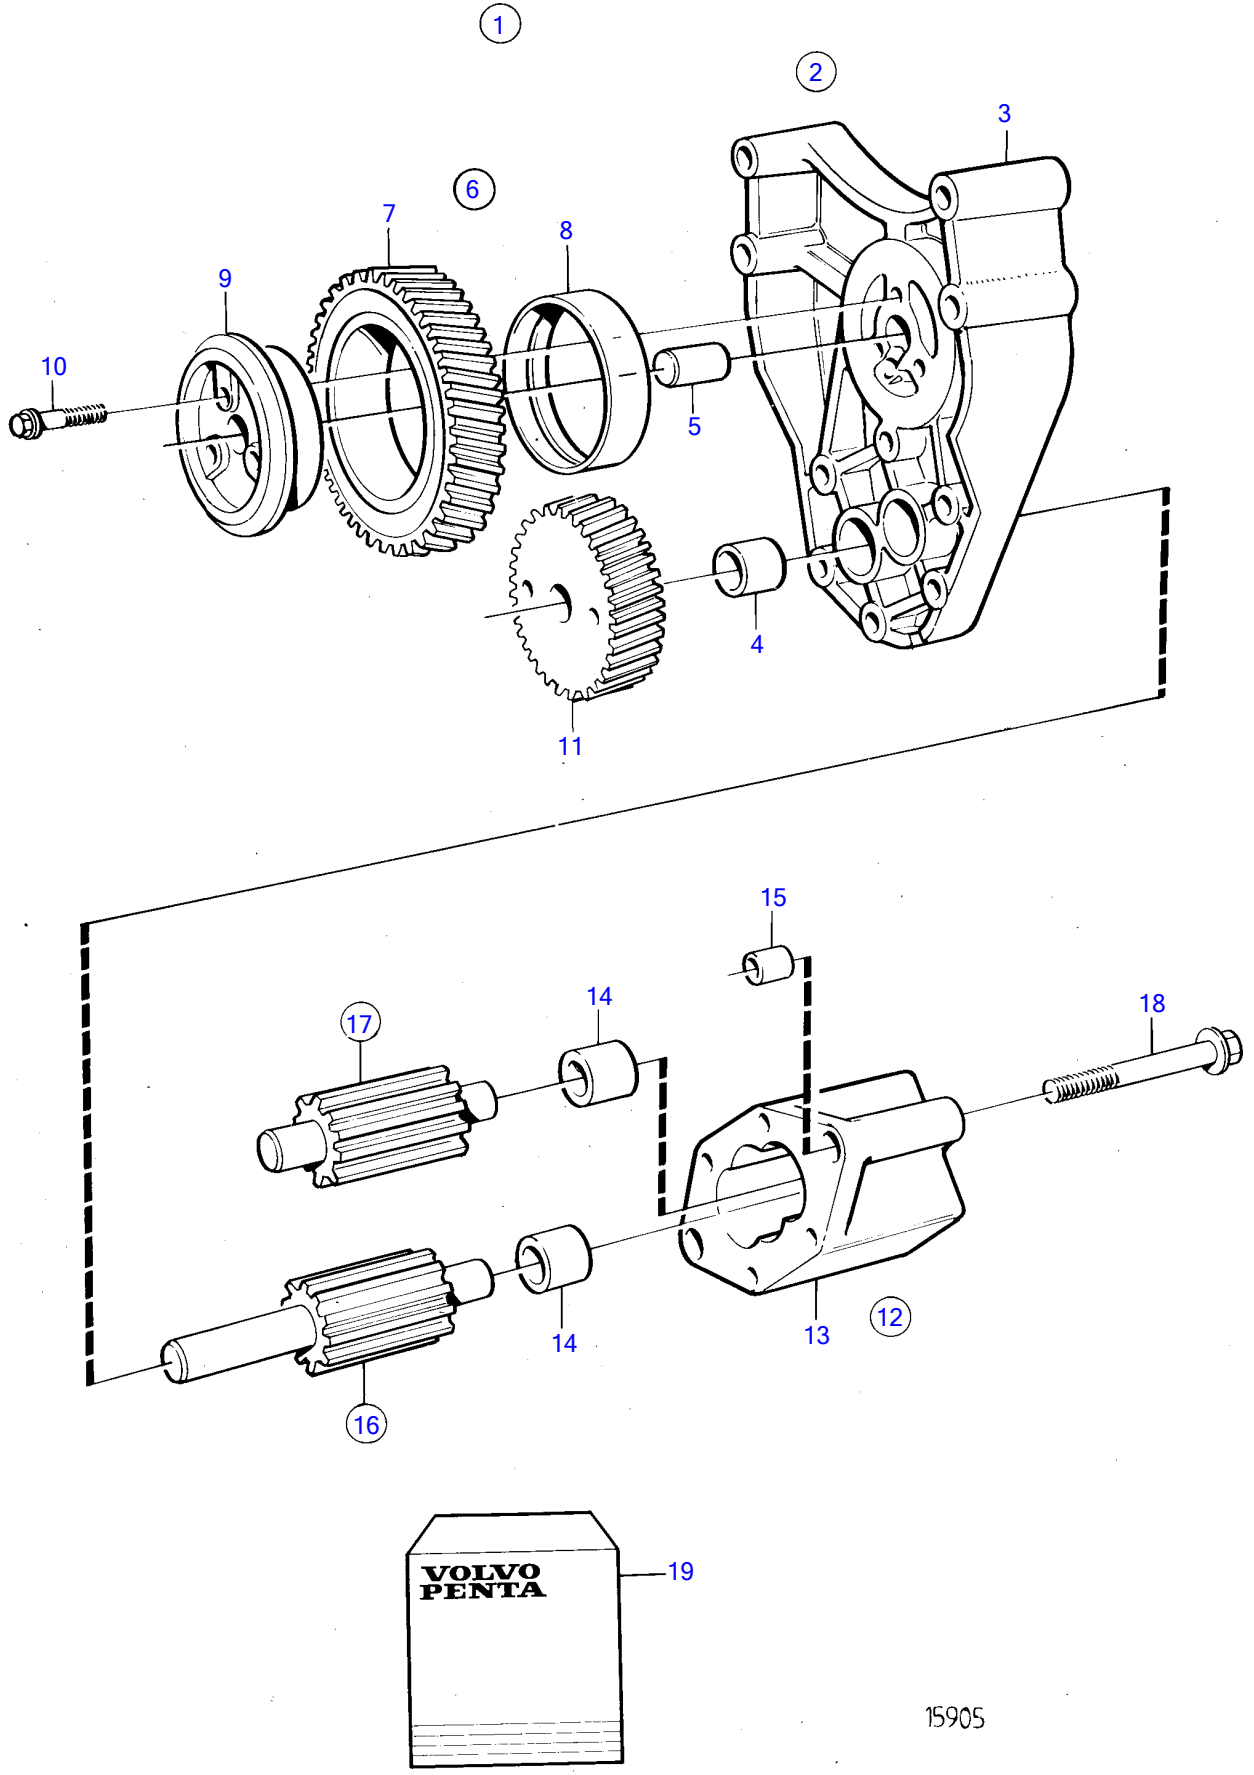

TAMD63L-A, TAMD63P-A

## TAMD63L-A, TAMD63P-A

REF	PART NO.	QTY	DESCRIPTION	NOTES
1	471733	1	Oil pump	Replaced by 477547
2	471571	1	• Bracket	
3		1	• • Bracket	
4	470347	2	• • • Bushing	Included in overhaul kit.
5	191171	1	• • Pin	
6	471942	1	• Idler gear	
7		1	• • Idler gear	
8		1	• • Bushing	
9	420048	1	• Bearing sleeve	
10	471586	1	• Screw	
11	471941	1	• Gear	
12		1	• Housing	
13		1	• • Housing	
14	470347	2	• • • Bushing	Included in overhaul kit.
15	401146	2	• • Guide sleeve	
16		1	• Shaft, with gear	Included in overhaul kit.
17		1	• Shaft, with gear	Included in overhaul kit.
18	965218	2	• Flange screw	L=75mm
19	276152	1	Overhaul kit	See group 99