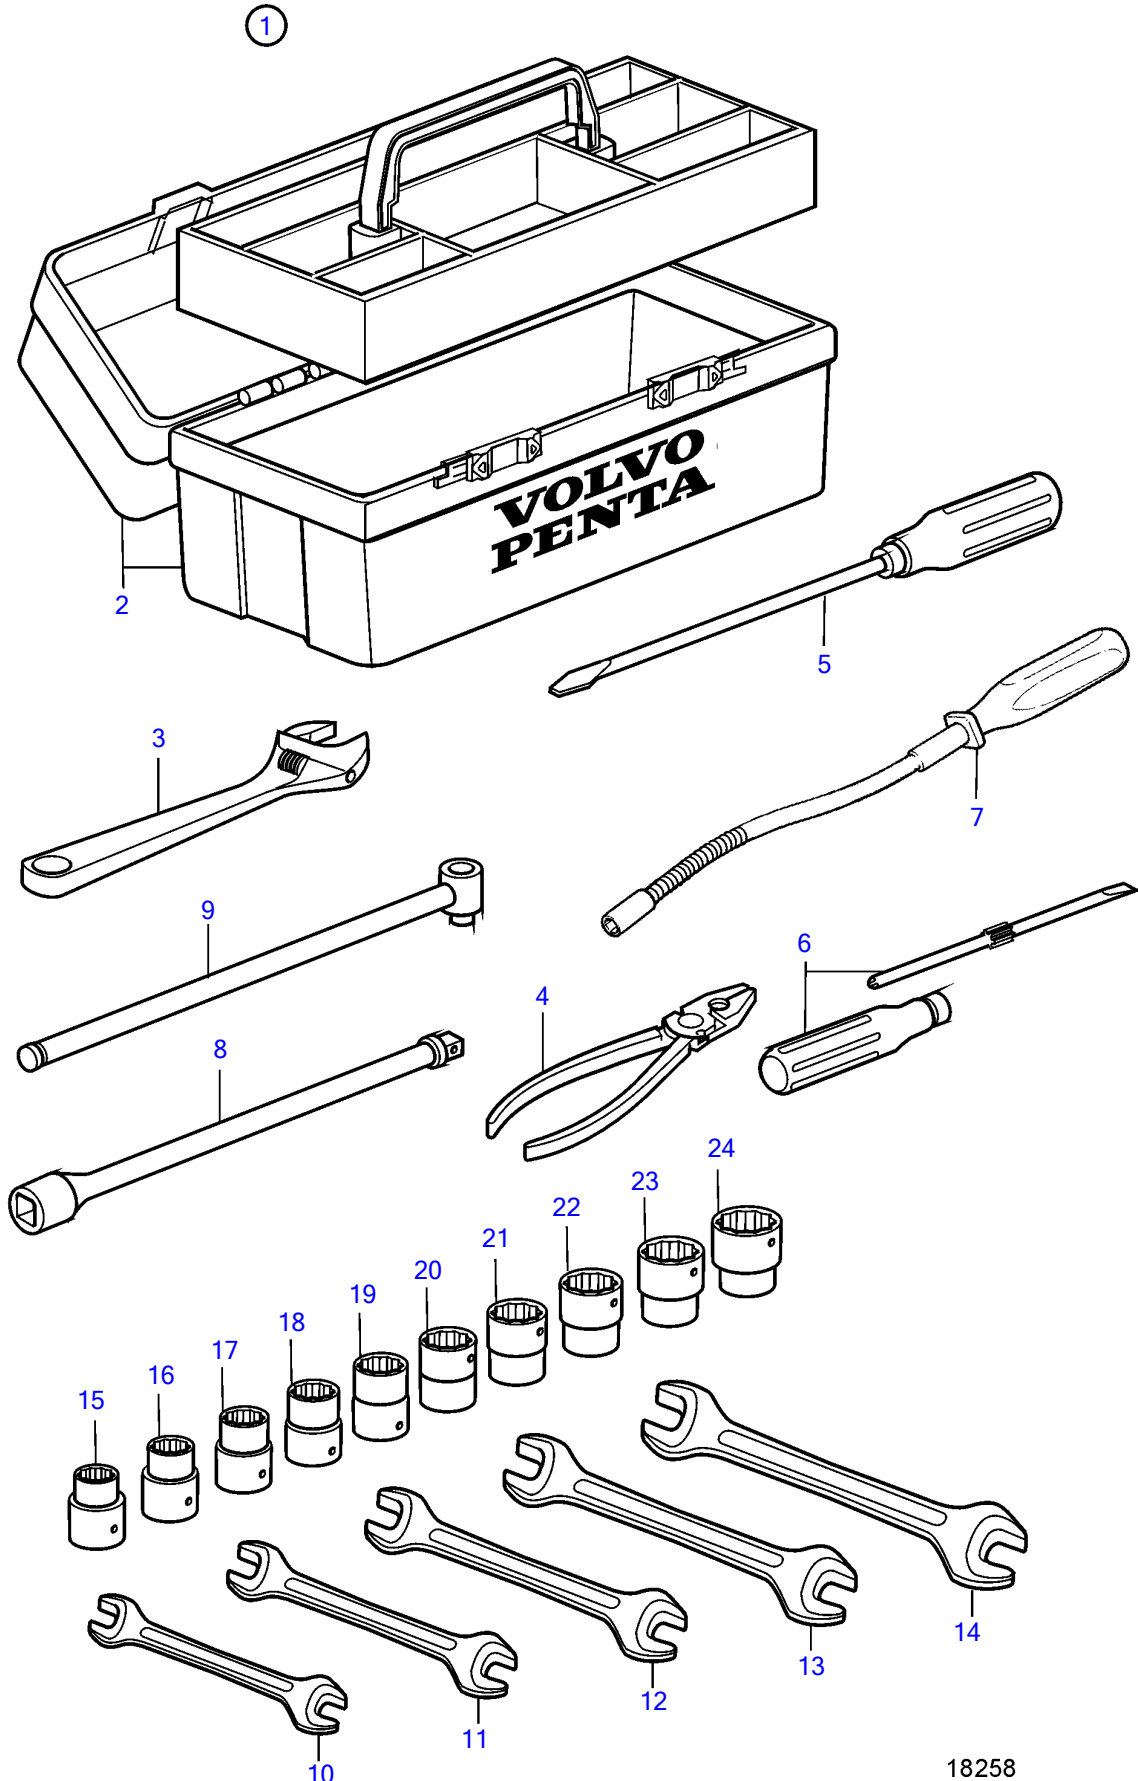

TAMD63L-A, TAMD63P-A

18258

TAMD63L-A, TAMD63P-A

REF	PART NO.	QTY	DESCRIPTION	NOTES
1	3832808	1	Tool box	(849167)
2	3841091	1	• Tool box	(842021)
3	(962045)	1	• Adjustable wrench	Obsolete part
4	(962032)	1	• Pliers	Obsolete part
5	804771	1	• Screwdriver	
6	(963929)	1	• Combination screwdri	Obsolete part
7	884573	1	• Tool	
8	(962295)	1	• Extension	Obsolete part
9	(962291)	1	• Jointed handle	Obsolete part
10	(884912)	1	• Open-end wrench	10-11mm, Obsolete part
11	(884913)	1	• Open-end wrench	12-13mm, Obsolete part
12	(884914)	1	• Open-end wrench	14-15mm, Obsolete part
13	(884915)	1	• Open-end wrench	17-19mm, Obsolete part
14	(884916)	1	• Open-end wrench	22-24mm, Obsolete part
15	(962259)	1	• Sleeve	10mm, Obsolete part
16	(962260)	1	• Sleeve	11mm, Obsolete part
17	(962269)	1	• Sleeve	12mm, Obsolete part
18	(962261)	1	• Sleeve	13mm, Obsolete part
19	(962270)	1	• Sleeve	14mm, Obsolete part
20	(962271)	1	• Sleeve	15mm, Obsolete part
21	(962262)	1	• Sleeve	17mm, Obsolete part
22	(962263)	1	• Sleeve	19mm, Obsolete part
23	(962264)	1	• Sleeve	22mm, Obsolete part
24	(962267)	1	• Sleeve	30mm, Obsolete part