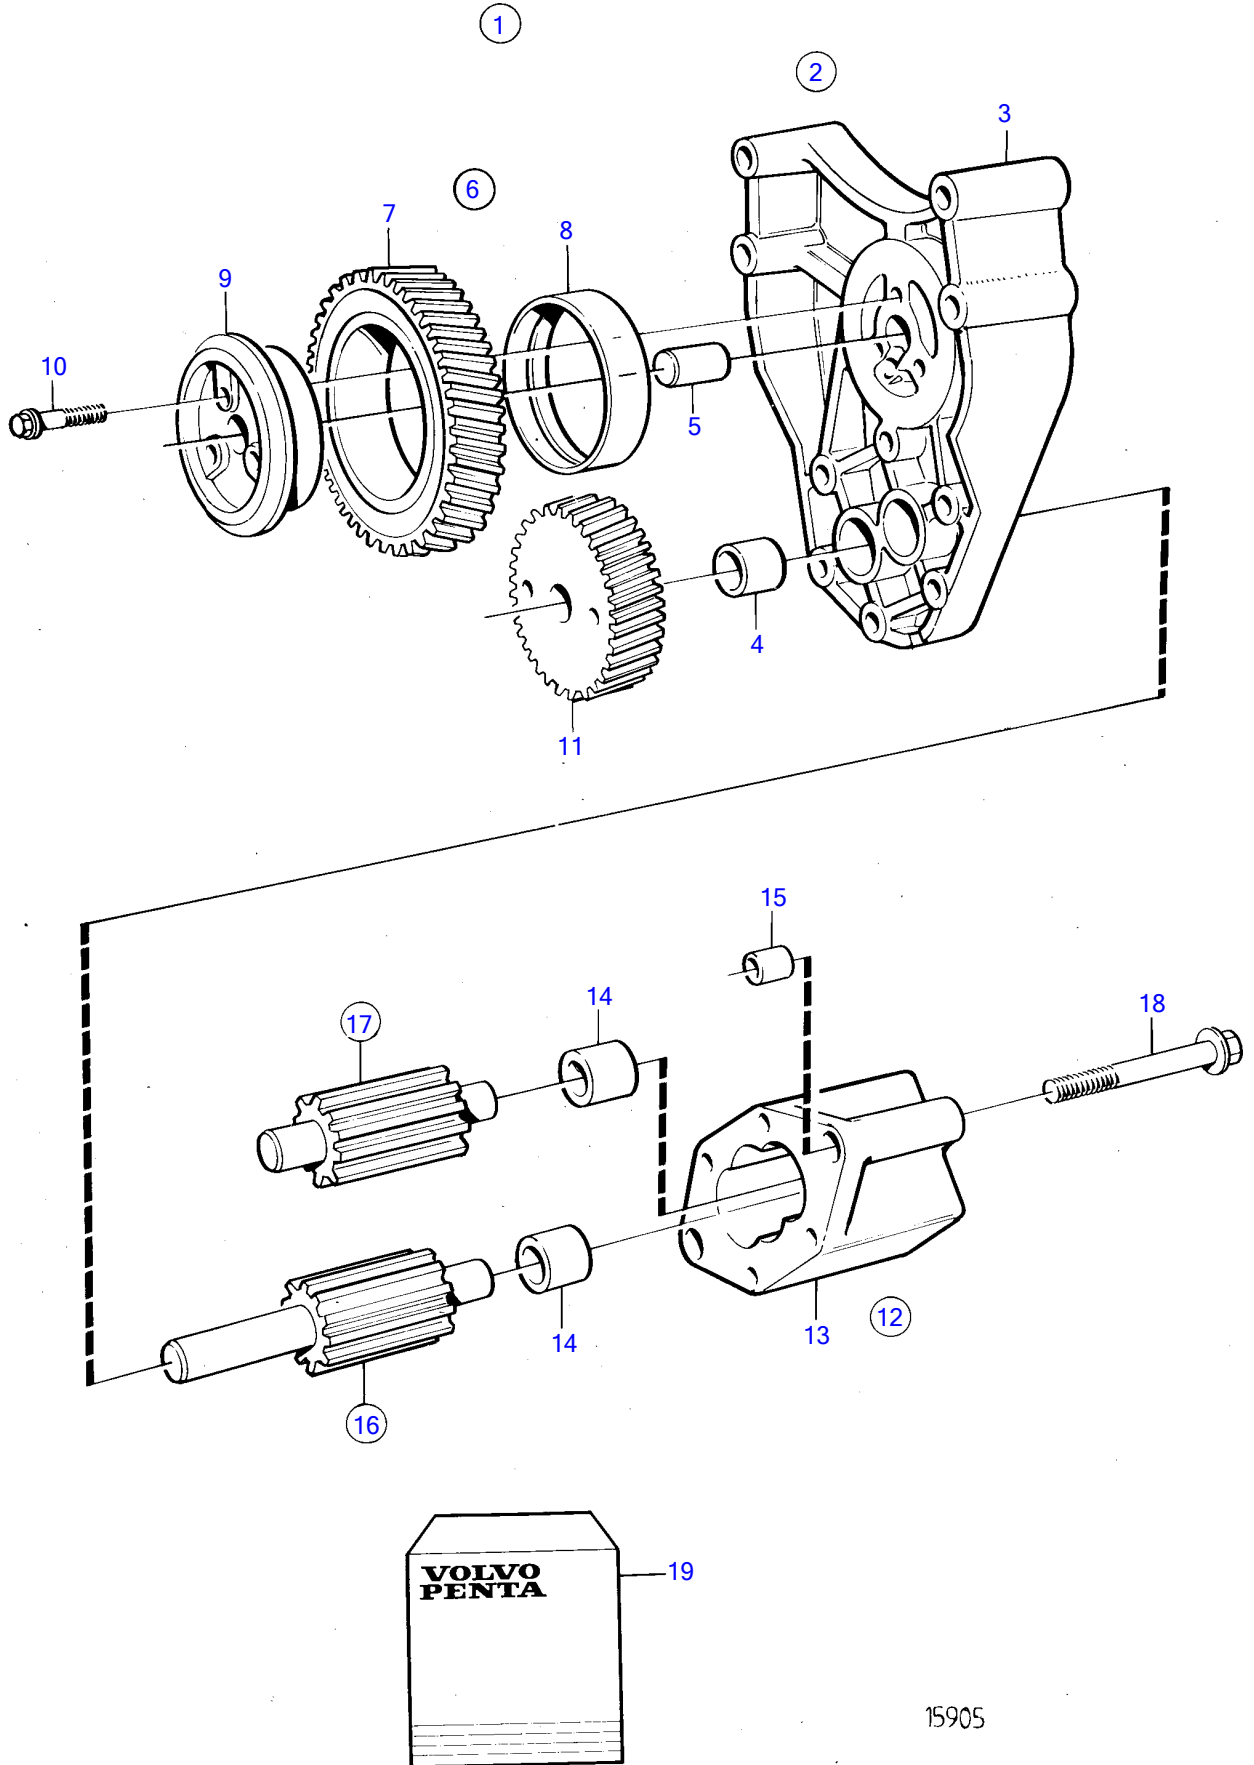

TAMD63L-A, TAMD63P-A

TAMD63L-A, TAMD63P-A

REF	PART NO.	QTY	DESCRIPTION	NOTES
1	864760	1	Oil pump	
2	471571	1	• Bracket	
3		1	• • Bracket	
4	470347	2	• • • Bushing	Included in overhaul kit.
5	191171	1	• • Pin	
6	471942	1	• Idler gear	
7		1	• • Idler gear	
8		1	• • Bushing	
9	420048	1	• Bearing sleeve	
10	471586	1	• Screw	
11	471941	1	• Gear	
12	(470344)	1	• Oil pump housing	Obsolete part
13		1	• • Housing	
14	470347	2	• • • Bushing	Included in overhaul kit.
15	401146	2	• • Guide sleeve	
16		1	• Shaft, with gear	Included in overhaul kit.
17		1	• Shaft, with gear	Included in overhaul kit.
18	965183	2	• Flange screw	L=90mm
19	276156	1	Overhaul kit	See group 99