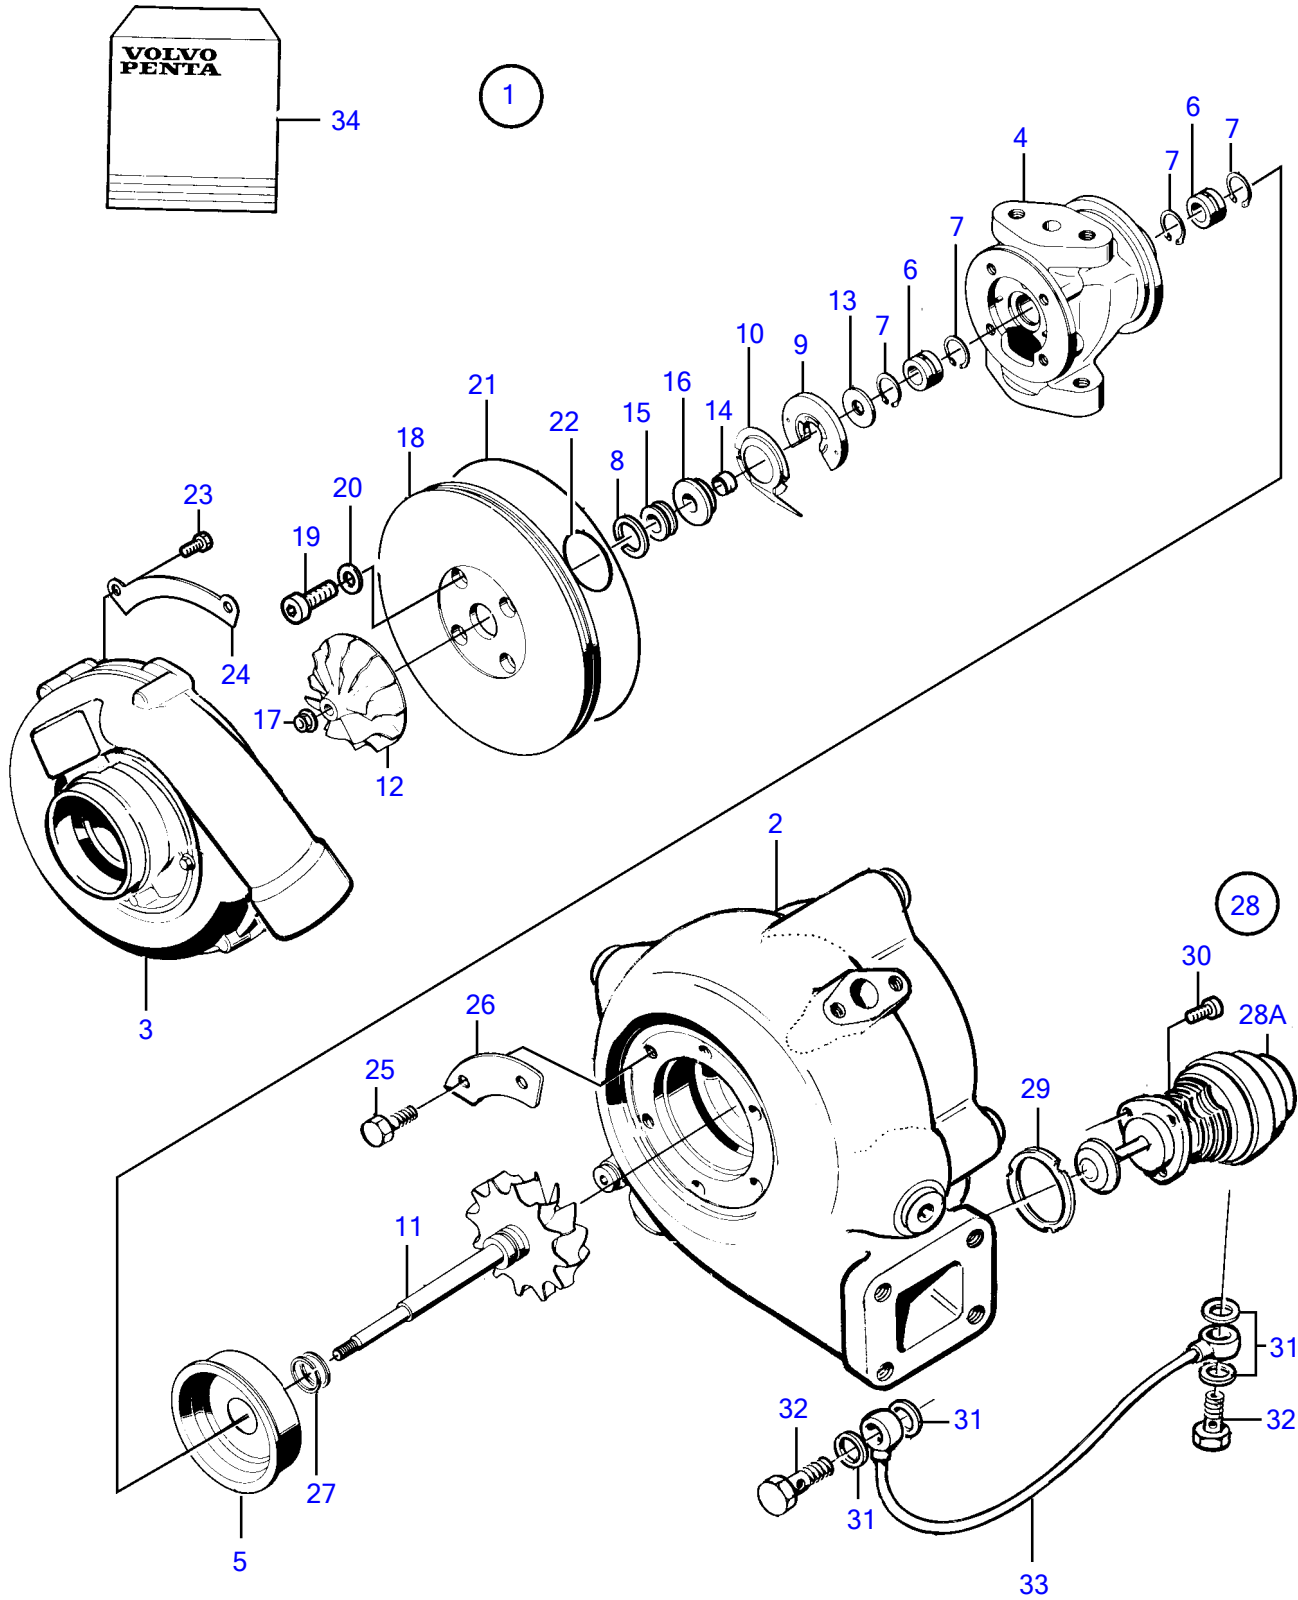

TAMD63P-A

TAMD63P-A

| REF | PART NO.  | QTY | DESCRIPTION           | NOTES   |
|-----|-----------|-----|-----------------------|---|
| 1   | 3802127   | 1   | Turbocharger          | (866639)  |
| 2   |           | 1   | • Turbine housing     |   |
| 3   |           | 1   | • Compressor housing  |   |
| 4   |           | 1   | • Bearing housing     |   |
| 5   | (838563)  | 1   | • Shield              | Obsolete part                                       |
| 6   | (838562)  | 2   | • Bushing             | Included in overhaul kit., Obsolete part            |
| 7   | (845042)  | 4   | • Lock ring           | Obsolete part, Included in overhaul kit.            |
| 8   |           | 1   | • Piston ring         | Included in overhaul kit.                           |
| 9   | (858710)  | 1   | • Thrust bearing      | Obsolete part, Included in overhaul kit.            |
| 10  | (845047)  | 1   | • Oil deflector       | Obsolete part, Included in overhaul kit.            |
| 11  | (3825121) | 1   | • Turbine rotor       | Obsolete part                                       |
| 12  | (3825123) | 1   | • Compressor wheel    | Obsolete part                                       |
| 13  | (844000)  | 2   | • Thrust ring         | Obsolete part                                       |
| 14  | (845050)  | 1   | • Sleeve              | Obsolete part                                       |
| 15  | (858674)  | 1   | • Bushing             | Obsolete part                                       |
| 16  | (858675)  | 1   | • Seal                | Obsolete part                                       |
| 17  | (866276)  | 1   | • Nut                 | Obsolete part, Included in overhaul kit., (3825124) |
| 18  |           | 1   | • Thrust plate        |   |
| 19  | 845829    | 4   | • Screw               | Included in overhaul kit.                           |
| 20  | (838568)  | 4   | • Washer              | Obsolete part, Included in overhaul kit.            |
| 21  | 847643    | 1   | • O-ring              | Included in overhaul kit.                           |
| 22  | (838426)  | 1   | • O-ring              | Obsolete part, Included in overhaul kit.            |
| 23  | 955270    | 6   | • Hexagon screw       | Included in overhaul kit.                           |
| 24  | (847646)  | 3   | • Segment             | Obsolete part, Included in overhaul kit.            |
| 25  | 955269    | 6   | • Hexagon screw       | Included in overhaul kit.                           |
| 26  | (838578)  | 3   | • Segment             | Obsolete part, Included in overhaul kit.            |
| 27  |           | 2   | • Piston ring         | Included in overhaul kit.                           |
| 28  | 3825128   | 1   | • Valve, kit          |   |
| 28A |           | 1   | • • Valve             |   |
| 29  | 864778    | 1   | • • Gasket            |   |
| 30  | 942001    | 3   | • • Hex. socket screw |   |
| 31  | 947620    | 4   | • • Gasket            |   |
| 32  | 74033     | 2   | • • Hollow screw      |   |
| 33  | 3825126   | 1   | • Pressure oil line   |   |
| 34  | 866286    | 1   | Overhaul kit          |   |