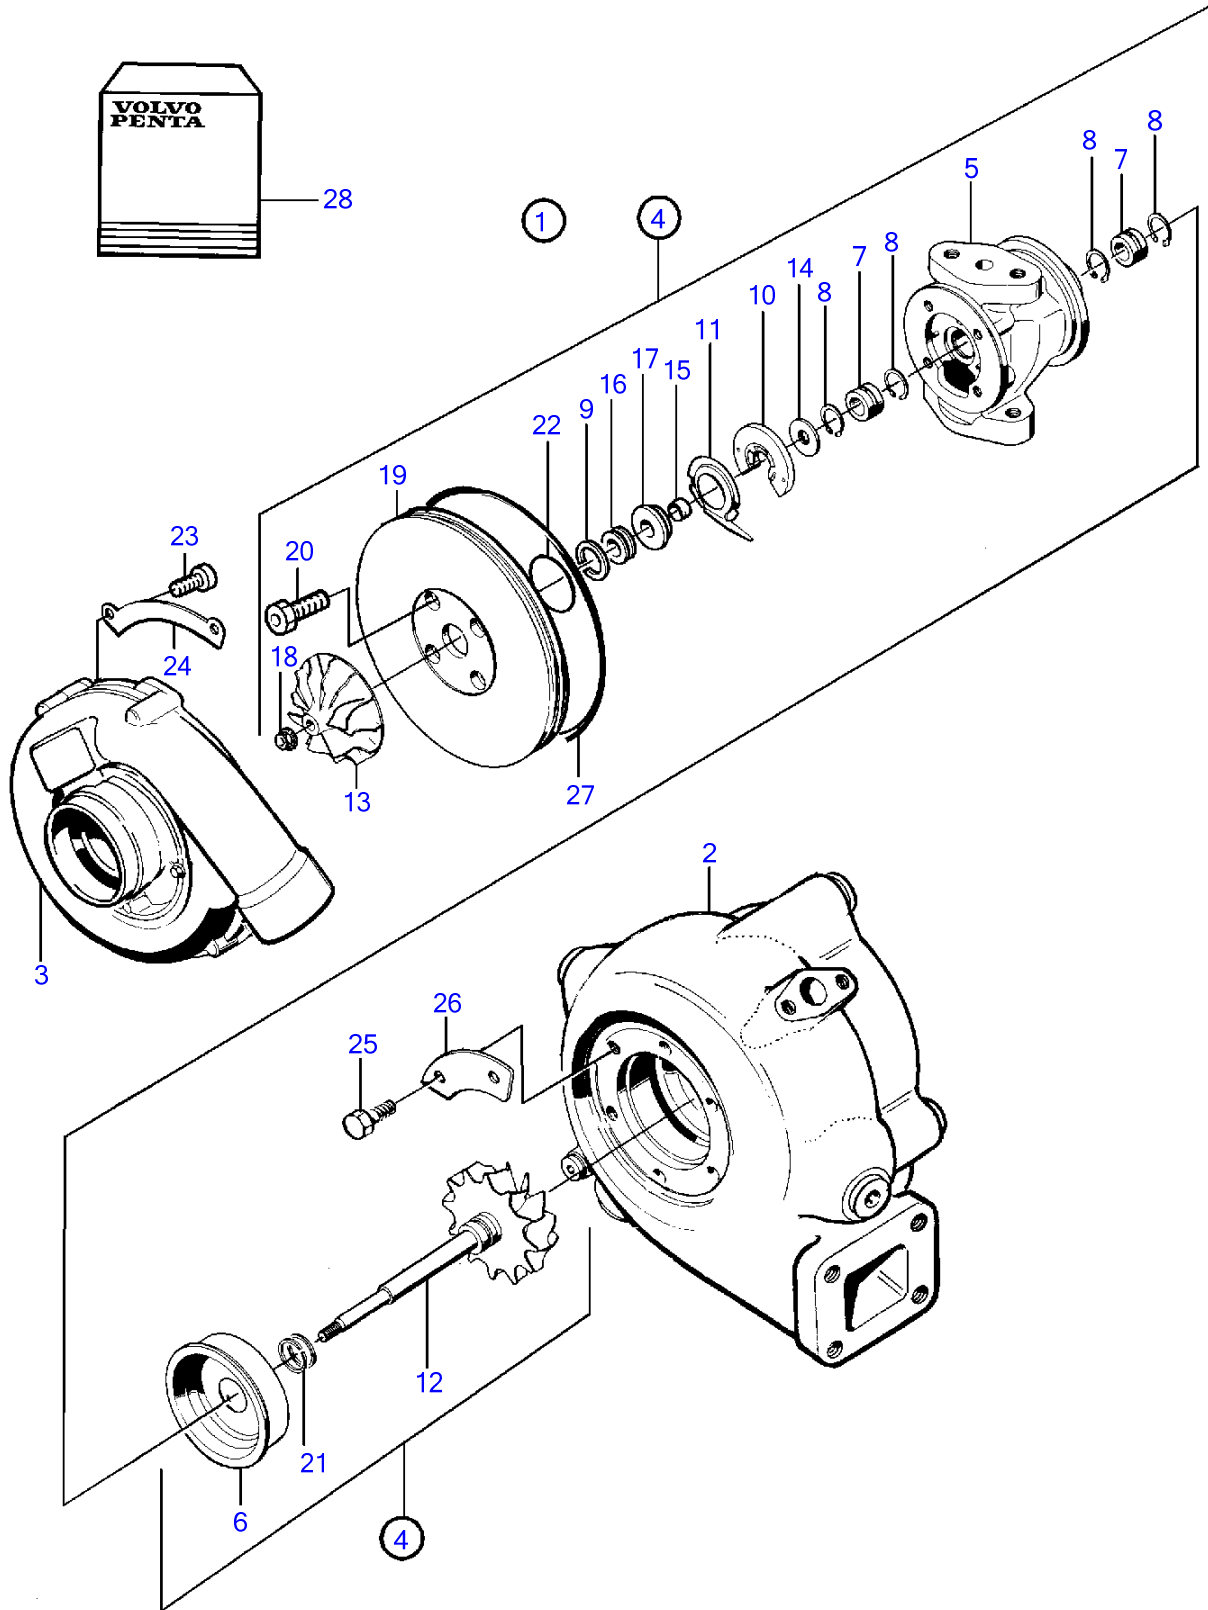

## TAMD63L-A

REF	PART NO.	QTY	DESCRIPTION	NOTES
1	3802097	1	Turbocharger	(3825200)
2		1	• Turbine housing	
3		1	• Compressor housing	
4	(3828270)	1	• Rotor unit	Obsolete part
5		1	• • Bearing housing	
6		1	• • Heat shield	
7		2	• • Bushing	Included in overhaul kit.
8		4	• • Lock ring	Included in overhaul kit.
9		1	• • Piston ring	Included in overhaul kit.
10		1	• • Thrust bearing	Included in overhaul kit.
11		1	• • Oil deflector	
12		1	• • Turbine rotor	
13		1	• • Compressor wheel	
14		2	• • Thrust washer	
15		1	• • Sleeve	
16		1	• • Bushing	
17		1	• • Seal	
18		1	• • Nut	Included in overhaul kit.
19		1	• • Thrust plate	
20		4	• • Screw	Included in overhaul kit.
21		2	• • Piston ring	Included in overhaul kit.
22		1	• • O-ring	Included in overhaul kit.
23		6	• Screw	
24		3	• Washer	
25		6	• Screw	Included in overhaul kit.
26		3	• Segment	
27	847643	1	• O-ring	Included in overhaul kit.
28	866286	1	Overhaul kit	