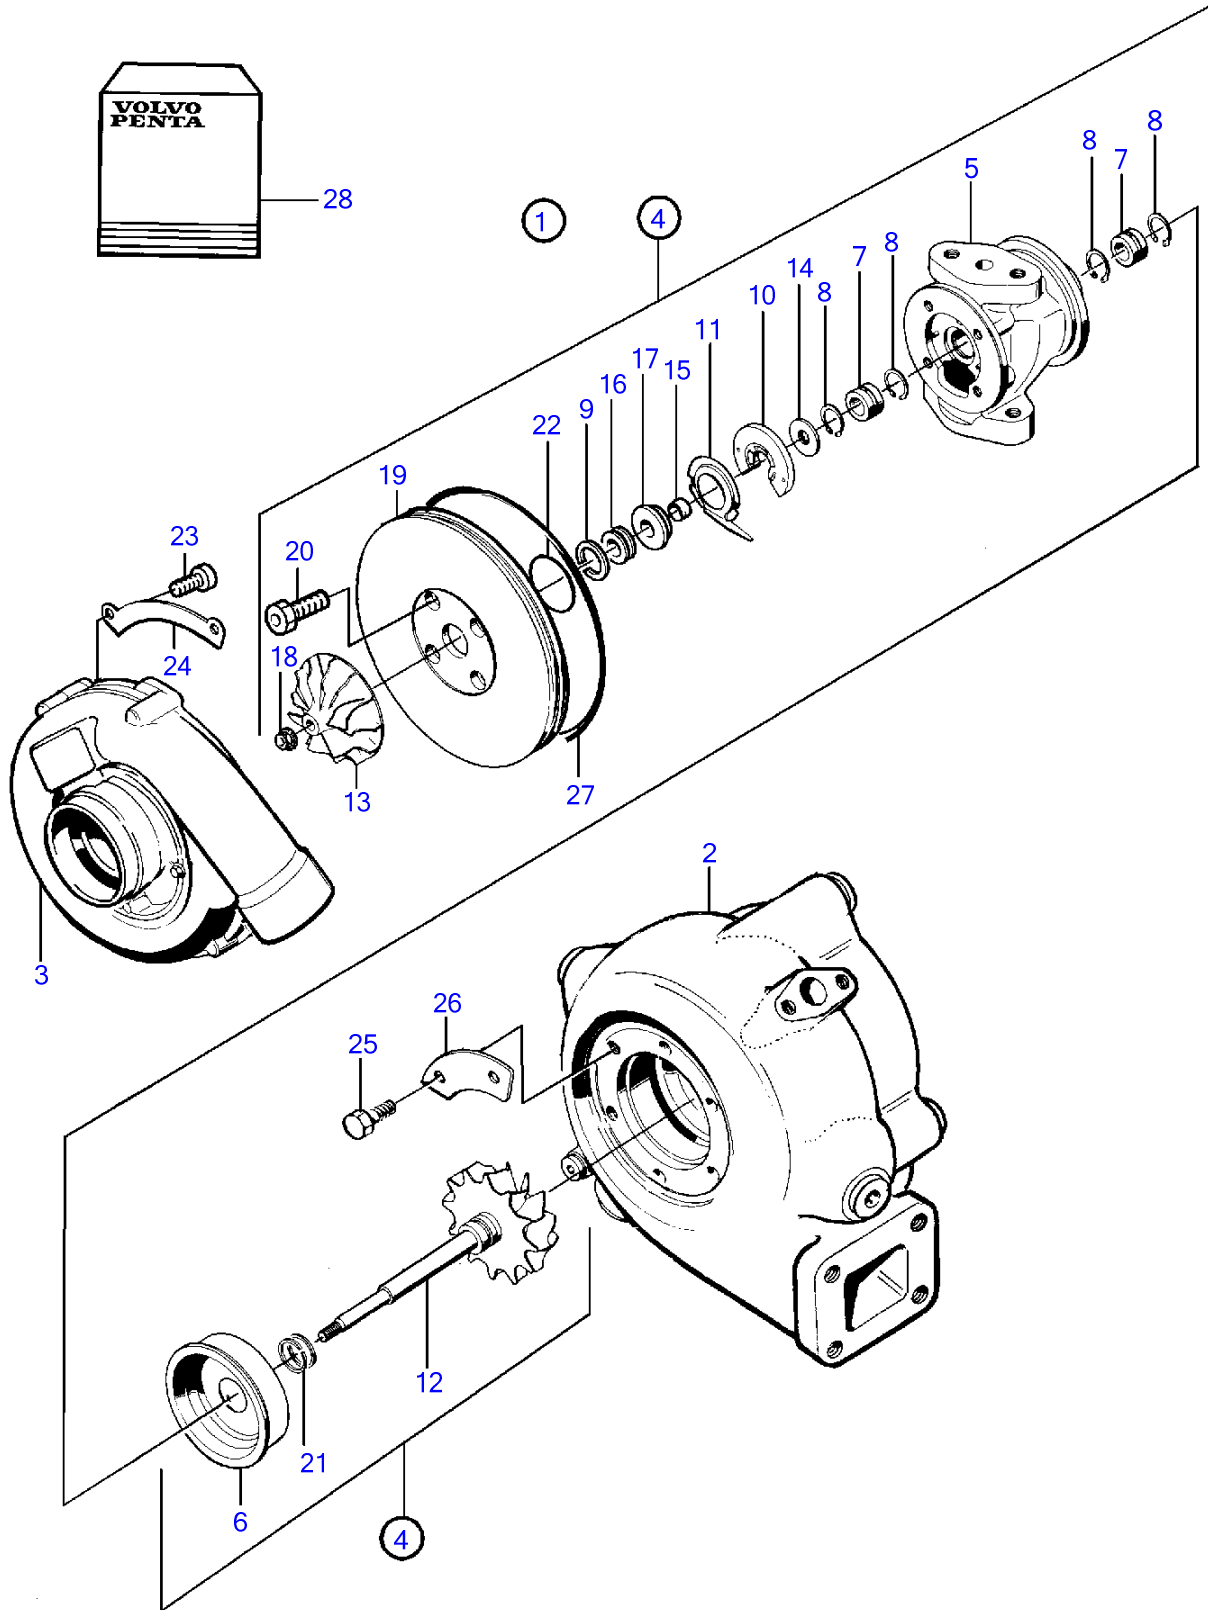

TAMD63L-A

TAMD63L-A

REF	PART NO.	QTY	DESCRIPTION	NOTES
1	3802097	1	Turbocharger	(3825200)
2		1	• Turbine housing	
3		1	• Compressor housing	
4	(3828270)	1	• Rotor unit	Obsolete part
5		1	• • Bearing housing	
6		1	• • Heat shield	
7		2	• • Bushing	Included in overhaul kit.
8		4	• • Lock ring	Included in overhaul kit.
9		1	• • Piston ring	Included in overhaul kit.
10		1	• • Thrust bearing	Included in overhaul kit.
11		1	• • Oil deflector	
12		1	• • Turbine rotor	
13		1	• • Compressor wheel	
14		2	• • Thrust washer	
15		1	• • Sleeve	
16		1	• • Bushing	
17		1	• • Seal	
18		1	• • Nut	Included in overhaul kit.
19		1	• • Thrust plate	
20		4	• • Screw	Included in overhaul kit.
21		2	• • Piston ring	Included in overhaul kit.
22		1	• • O-ring	Included in overhaul kit.
23		6	• Screw	
24		3	• Washer	
25		6	• Screw	Included in overhaul kit.
26		3	• Segment	
27	847643	1	• O-ring	Included in overhaul kit.
28	866286	1	Overhaul kit	