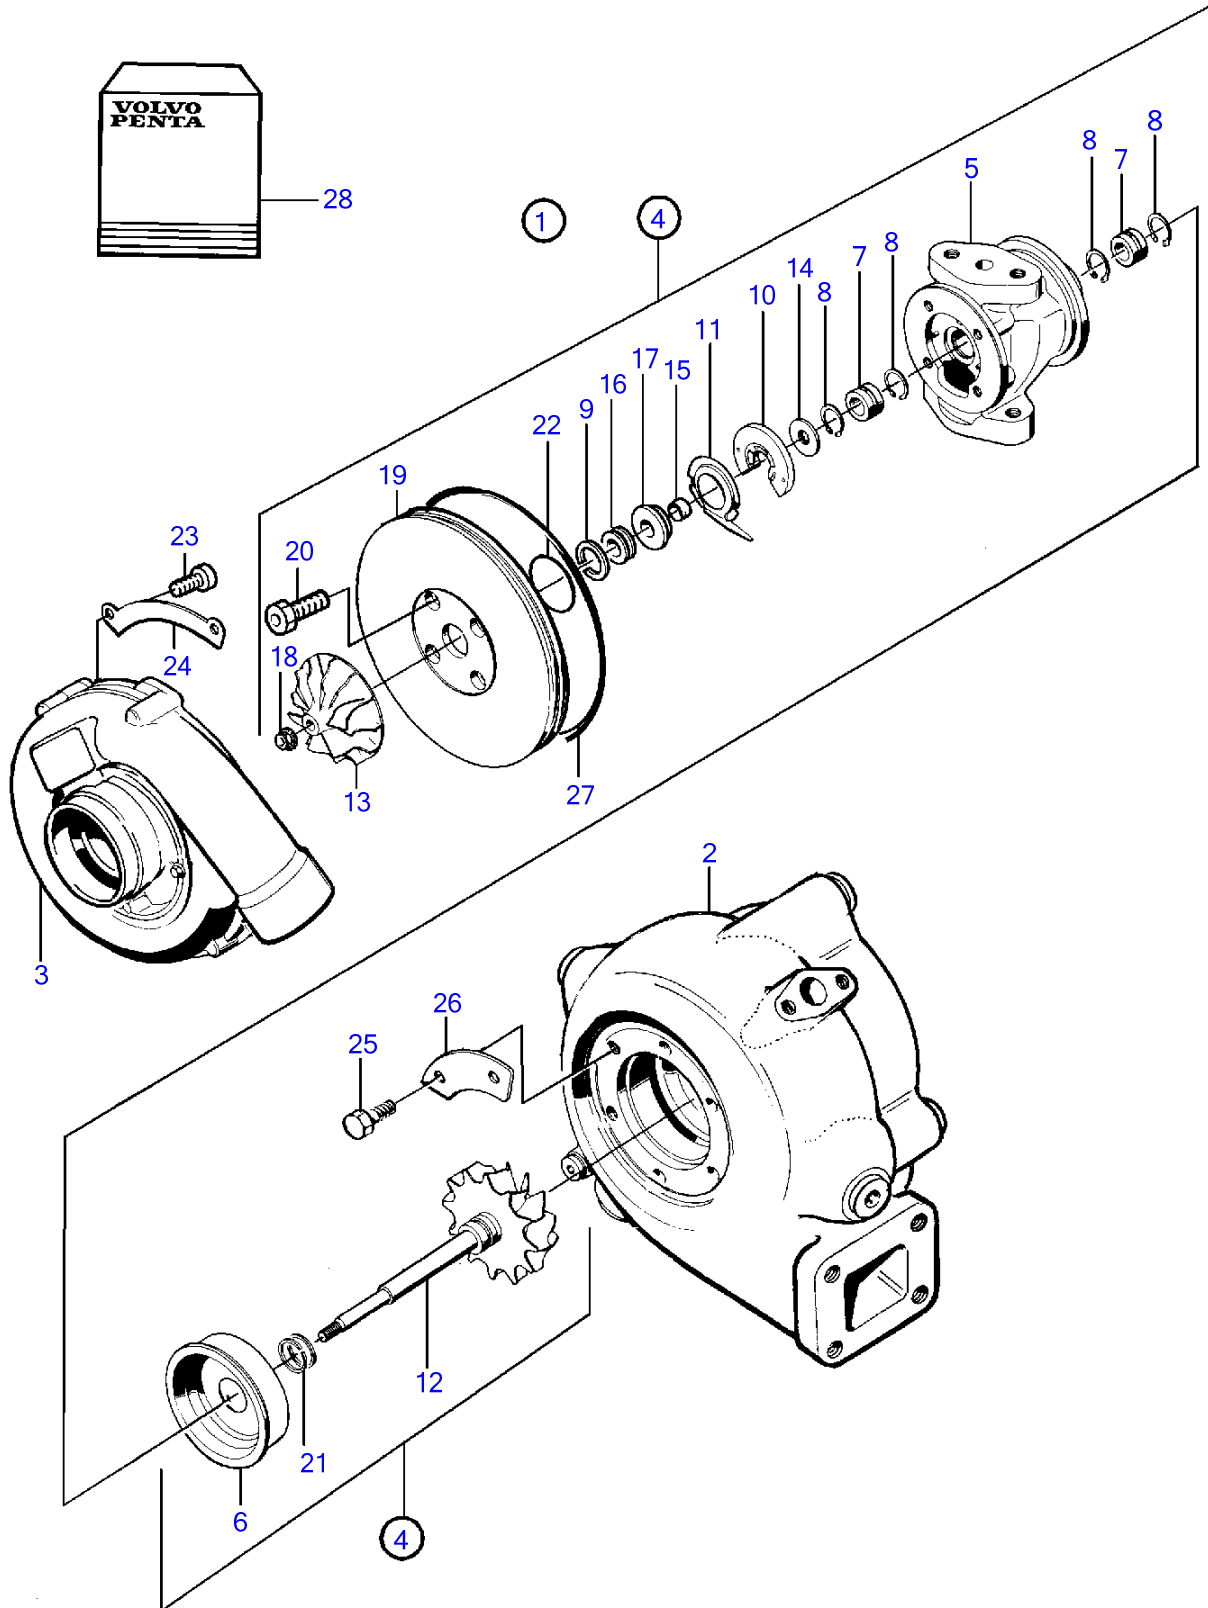

## TAMD63L-A

REF	PART NO.	QTY	DESCRIPTION	NOTES
1	3802097	1	Turbocharger	(3825200)
2		1	• Turbine housing	
3		1	• Compressor housing	
4	(3828270)	1	• Rotor unit	Obsolete part
5		1	• • Bearing housing	
6		1	• • Heat shield	
7		2	• • Bushing	Included in overhaul kit.
8		4	• • Lock ring	Included in overhaul kit.
9		1	• • Piston ring	Included in overhaul kit.
10		1	• • Thrust bearing	Included in overhaul kit.
11		1	• • Oil deflector	
12		1	• • Turbine rotor	
13		1	• • Compressor wheel	
14		2	• • Thrust washer	
15		1	• • Sleeve	
16		1	• • Bushing	
17		1	• • Seal	
18		1	• • Nut	Included in overhaul kit.
19		1	• • Thrust plate	
20		4	• • Screw	Included in overhaul kit.
21		2	• • Piston ring	Included in overhaul kit.
22		1	• • O-ring	Included in overhaul kit.
23		6	• Screw	
24		3	• Washer	
25		6	• Screw	Included in overhaul kit.
26		3	• Segment	
27	847643	1	• O-ring	Included in overhaul kit.
28	866286	1	Overhaul kit	