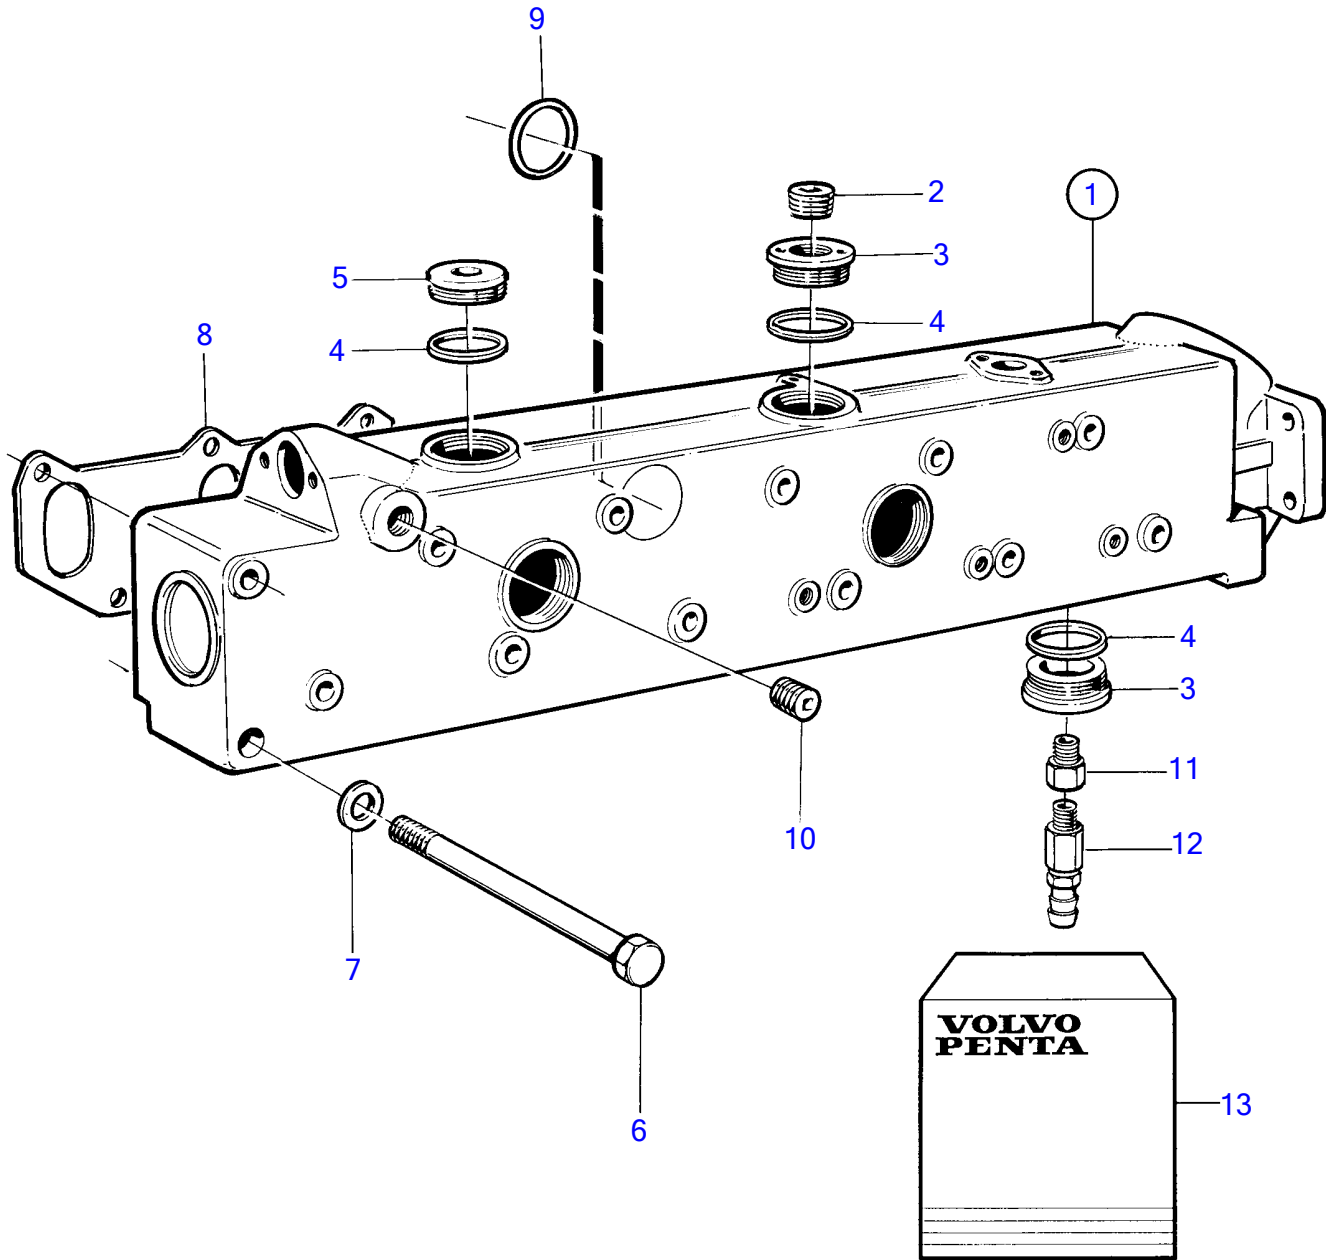

TAMD63L-A, TAMD63P-A

16092

TAMD63L-A, TAMD63P-A

REF	PART NO.	QTY	DESCRIPTION	SEE SEC.	NOTES
1	3838892	1	Exhaust pipe		(847814)
2	479977	1	• Plug		
3	821335	2	• Plug		
4	469328	11	• Gasket		
5	467367	9	• Plug		
6	970961	12	Hexagon screw		
7	941908	12	Spring washer		
8	847777	2	Gasket		Included in overhaul kit.
9	1543572	1	Sealing ring		Included in overhaul kit.
10	479977	1	Plug		
11	479954	1	Nipple		
12	949918	1	Shut-off cock		
13	876624	1	Gasket kit	2178	