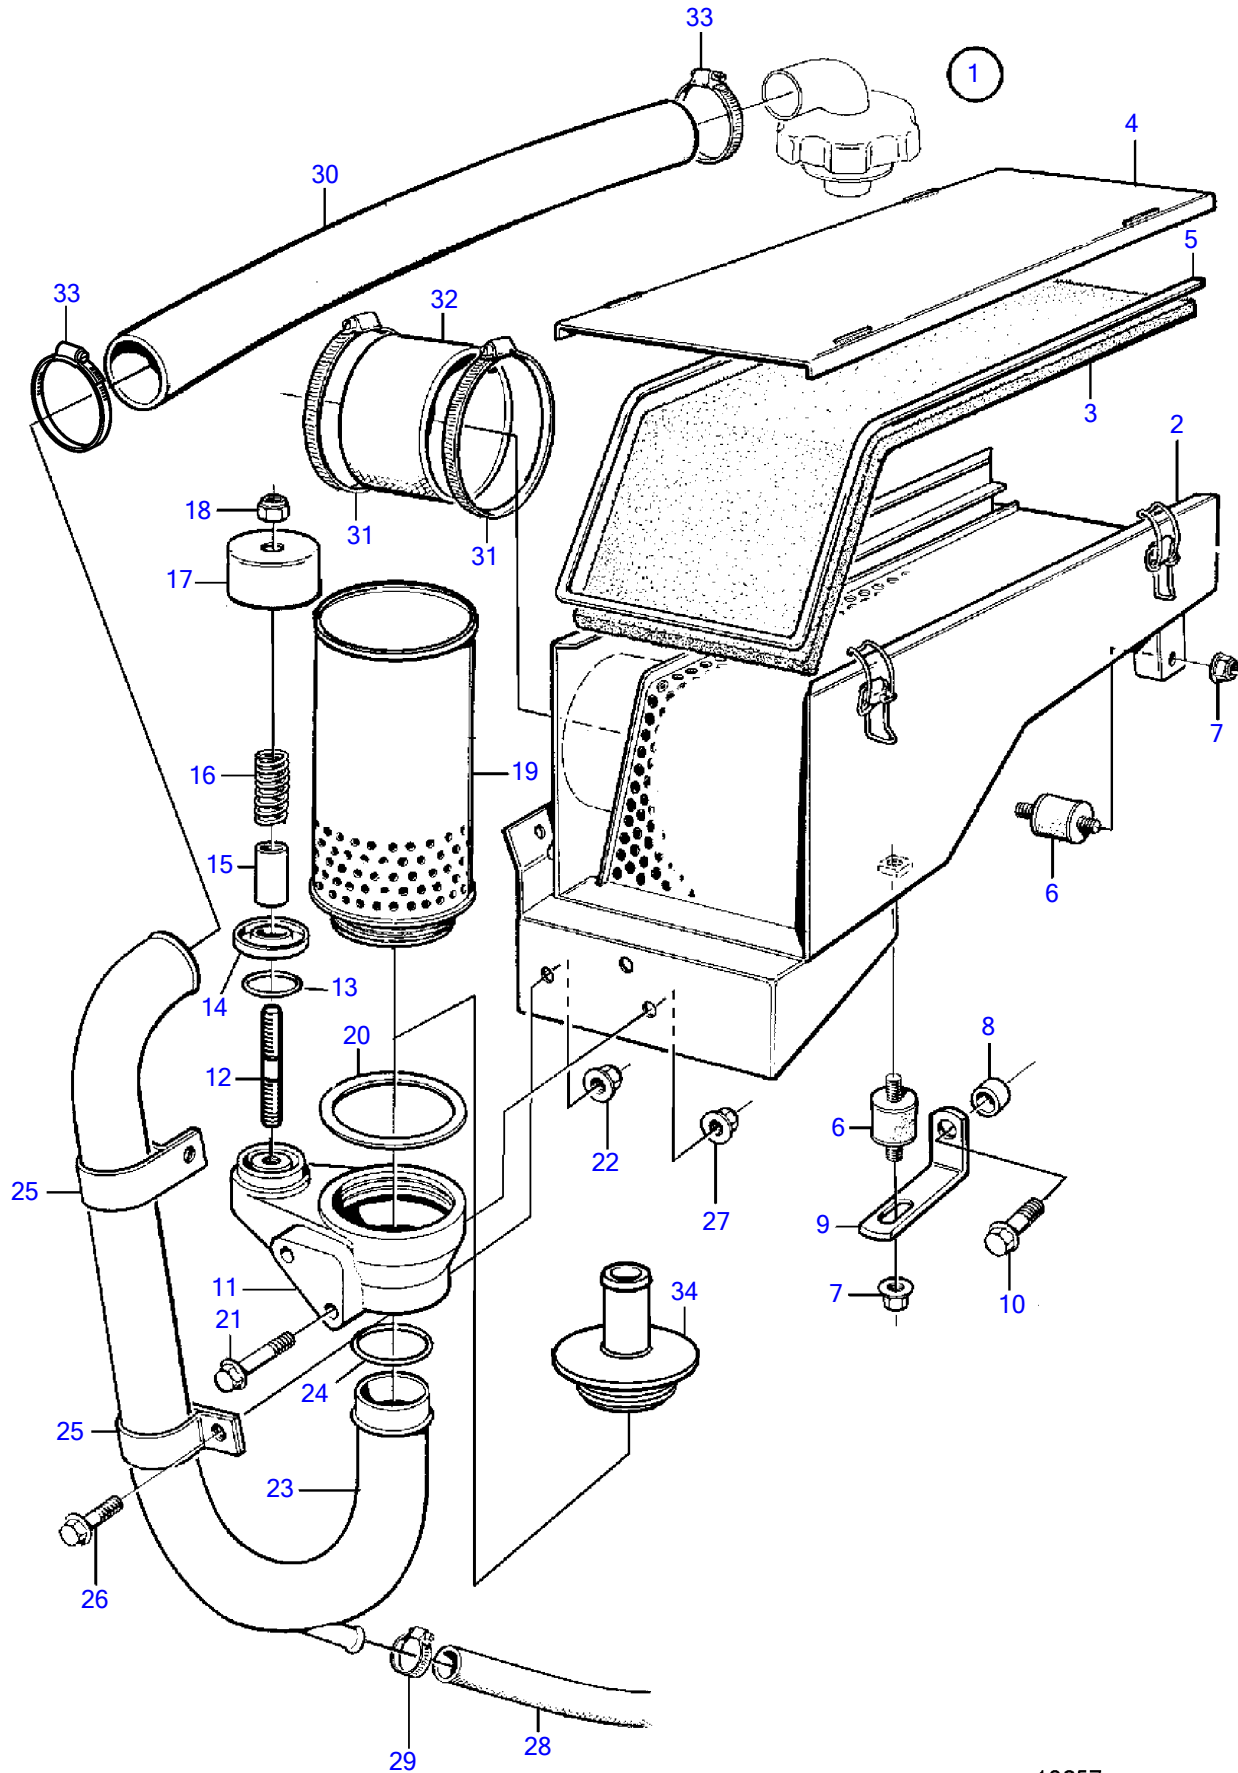

TAMD63L-A, TAMD63P-A

TAMD63L-A, TAMD63P-A

REF	PART NO.	QTY	DESCRIPTION	NOTES
1	866644	1	Air filter	
2	3825037	1	• Housing	Repl by 866644
3	3825038	1	• Air filter	
4	3825039	1	• Cardboard tube	
5	3825232	1	• Sealing ring	
6	3574797	2	Vibration damper	
7	949278	2	Flange lock nut	
8	843075	1	Spacer sleeve	
9	965555	1	Bracket	
10	973924	1	Flange screw	M8x50mm, (965179)
11	843356	1	Connector housing	
12	924058	1	Stud	
13	421158	1	Sealing ring	
14	842972	1	Valve disc	
15	842974	1	Spacer sleeve	
16	843301	1	Spring	
17	842975	1	Protecting casing	
18	963105	1	Lock nut	
19	876069	1	Filter	
20	843449	1	• Gasket	
21	965182	2	Flange screw	
22	948645	2	Flange lock nut	
23	3826140	1	Breather pipe	
24	421158	1	Sealing ring	
25	968124	2	Clamp	
26	946440	2	Flange screw	
27	948645	2	Flange lock nut	
28	943707	X	Hose	L=700mm
29	945754	2	Hose clamp	
30	942707	X	Hose	L=390mm
31	943484	2	Hose clamp	
32	864821	1	Filter connection	
33	961669	2	Hose clamp	
34	845260	1	Hose attachment	