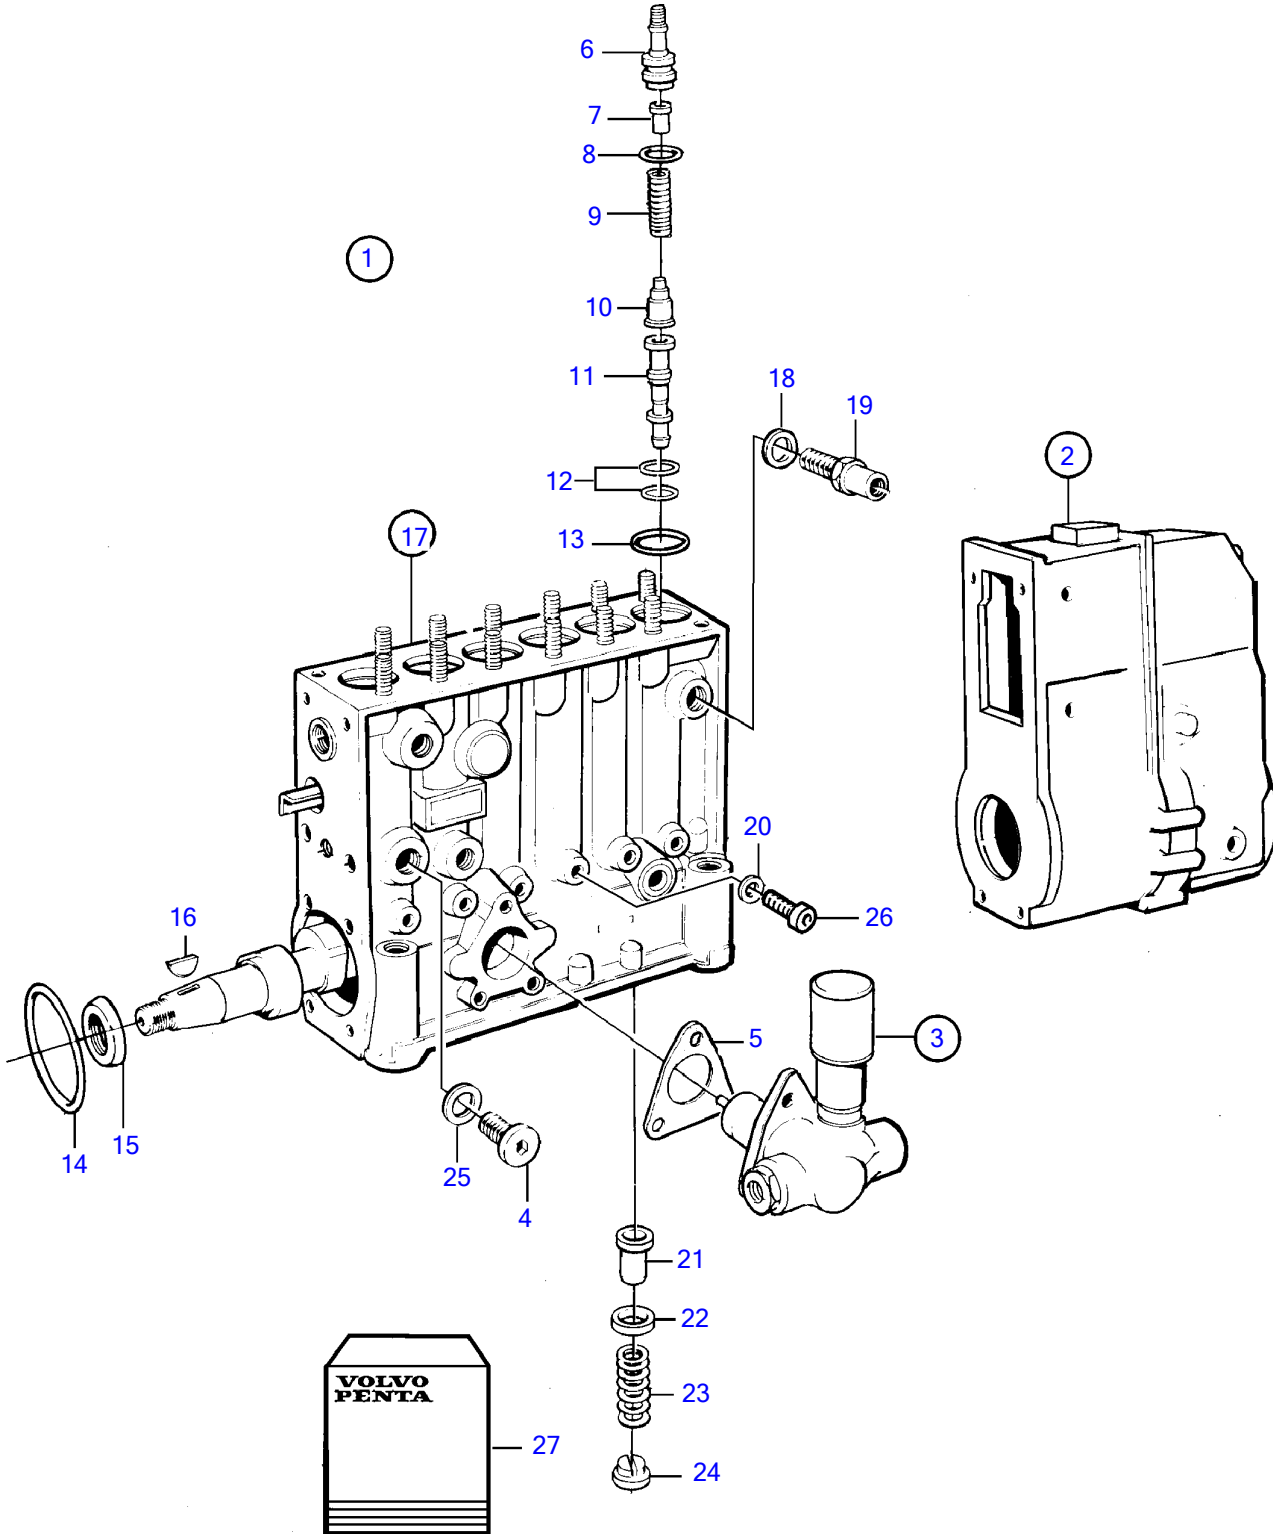

TAMD63L-A, TAMD63P-A

TAMD63L-A, TAMD63P-A

REF	PART NO.	QTY	DESCRIPTION	SEE SEC.	NOTES
1	3825199	1	Injection pump		
	3803783	1	Injection pump, exch		
2	(864751)	1	• Governor		Obsolete part
			• •		
			•	1343	
3	244825	1	• Feed pump		
			• •		
			•	2092	
4		1	• Plug		
5	863370	1	• Gasket		(6232208)
6	244636	6	• Retainer		
7	240971	6	• Peg		
8	240001	6	• O-ring		
9	240969	6	• Compression spring		
10	846188	6	• Delivery valve		
11	11999429	6	• Pump element tappet		
12	240422	12	• O-ring		
13	11994488	6	• Sealing ring		
14	243299	1	• O-ring		
15	864299	1	• Camshaft seal		
16	35168	1	• Key		
17		1	• Housing		
18	239897	1	• Sealing ring		
19	3825154	1	• Overflow valve		(35096)
20	18836	6	• Gasket		
21	(240782)	6	• Control sleeve		Obsolete part
22	239984	6	• Spring disc		
23	244731	6	• Compression spring		
24	244685	6	• Spring disc		
25	240017	1	• Gasket		
26			• Screw		
27	845240	1	Repair kit		