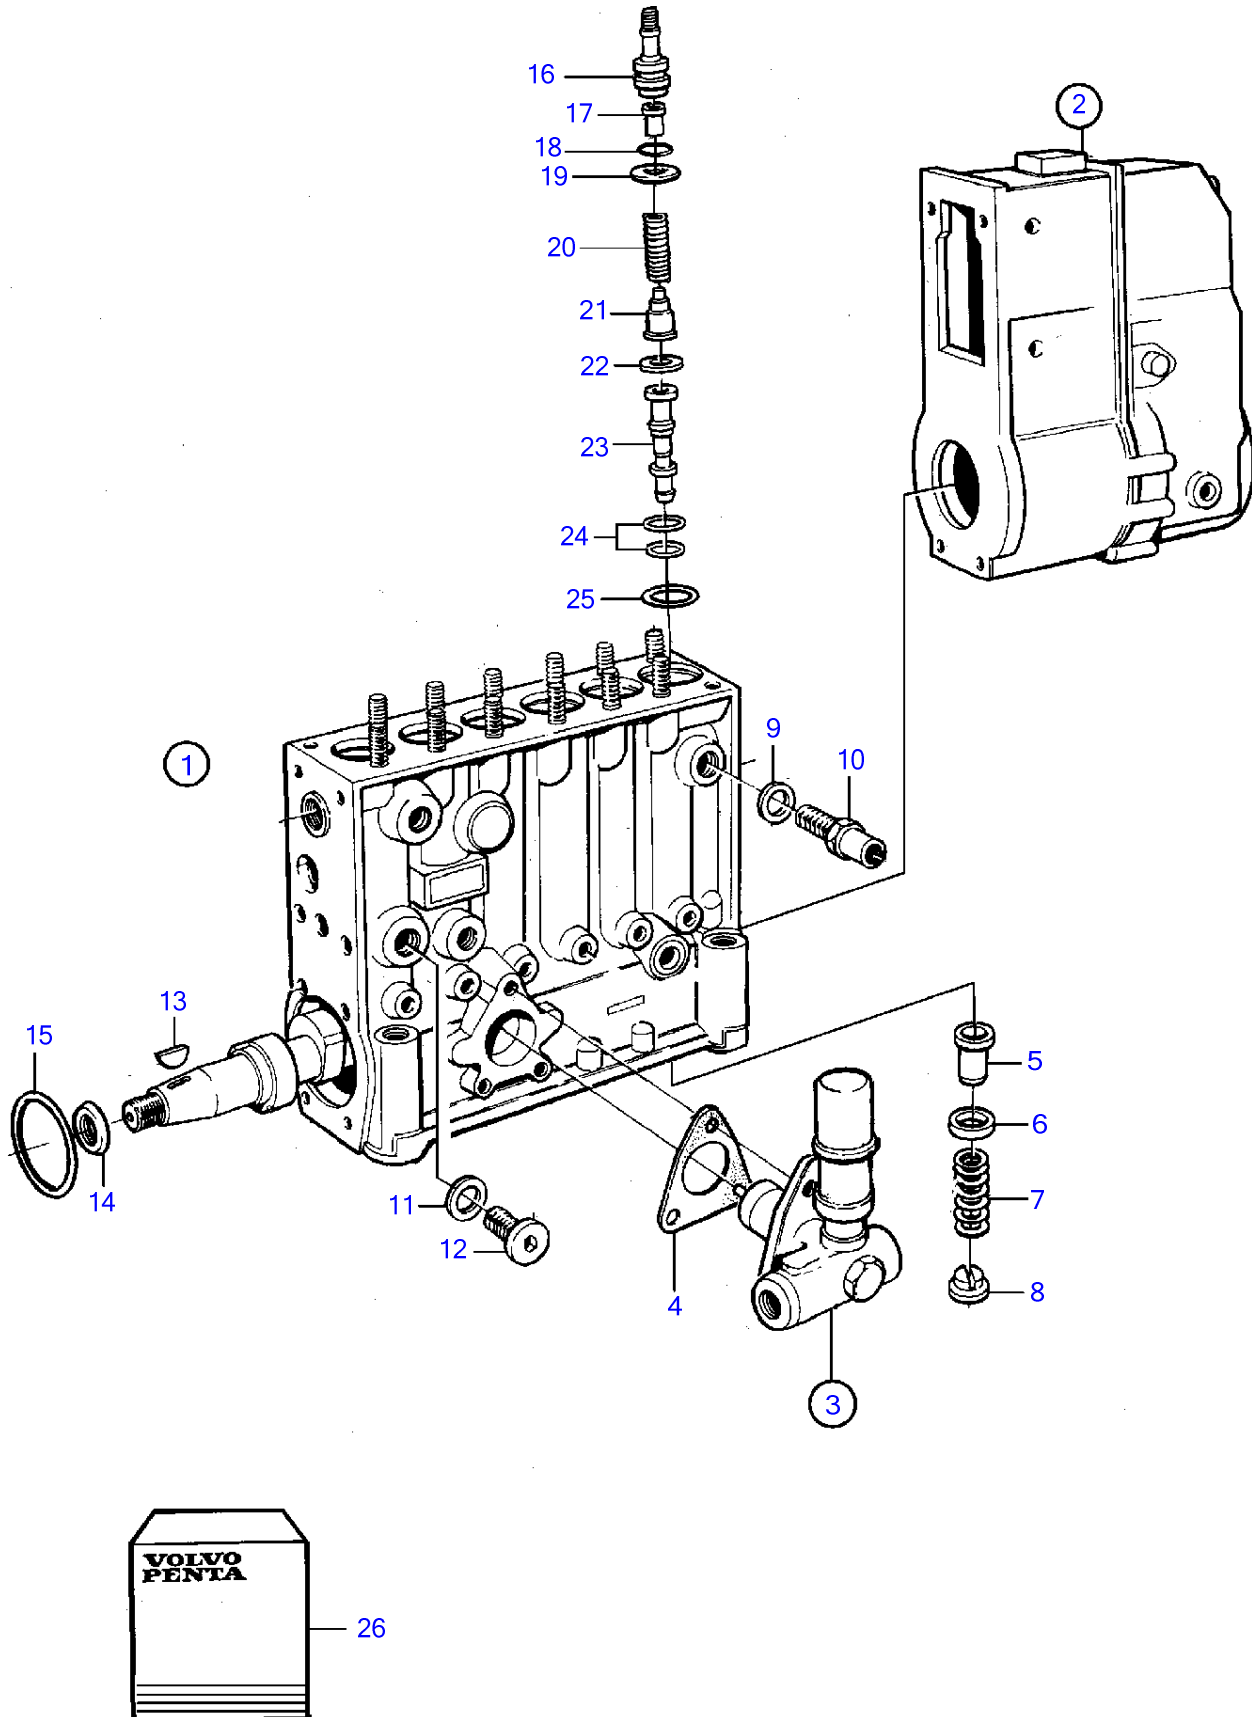

TAMD63L-A, TAMD63P-A

TAMD63L-A, TAMD63P-A

REF	PART NO.	QTY	DESCRIPTION	SEE SEC.	NOTES
1	866633	1	Injection pump		Repl by 3803780
	3803780	1	Injection pump, exch		Repl by 3803780
2	(3825130)	1	• Governor		Obsolete part
			• • parts not sold separately		
3	863474	1	• Feed pump		
			• •		
			•	460	
4	863370	1	• Gasket		(6232208)
5	862406	6	• Control sleeve		
6	239984	6	• Spring disc		
7	(1699465)	6	• Compression spring		Obsolete part
8	862408	6	• Spring disc		
9	969011	1	• Gasket		
10	3825154	1	• Overflow valve		
11	240017	1	• Gasket		
12		1	• Screw		
13	35168	1	• Key		
14	3825543	1	• Sealing ring		
15	862423	1	• O-ring		
16		6	• Delivery valve retai		
17	(862396)	6	• Spacer		Obsolete part
18	862400	6	• O-ring		
19	240973	X	• Washer		TH=0,50mm
20	862397	6	• Compression spring		
21	1697952	6	• Delivery valve		
22		6	• Washer		
23	3825931	6	• Pump element tappet		
24	240422	12	• O-ring		
25	1699458	6	• Sealing ring		
26	862425	1	Spare parts kit		