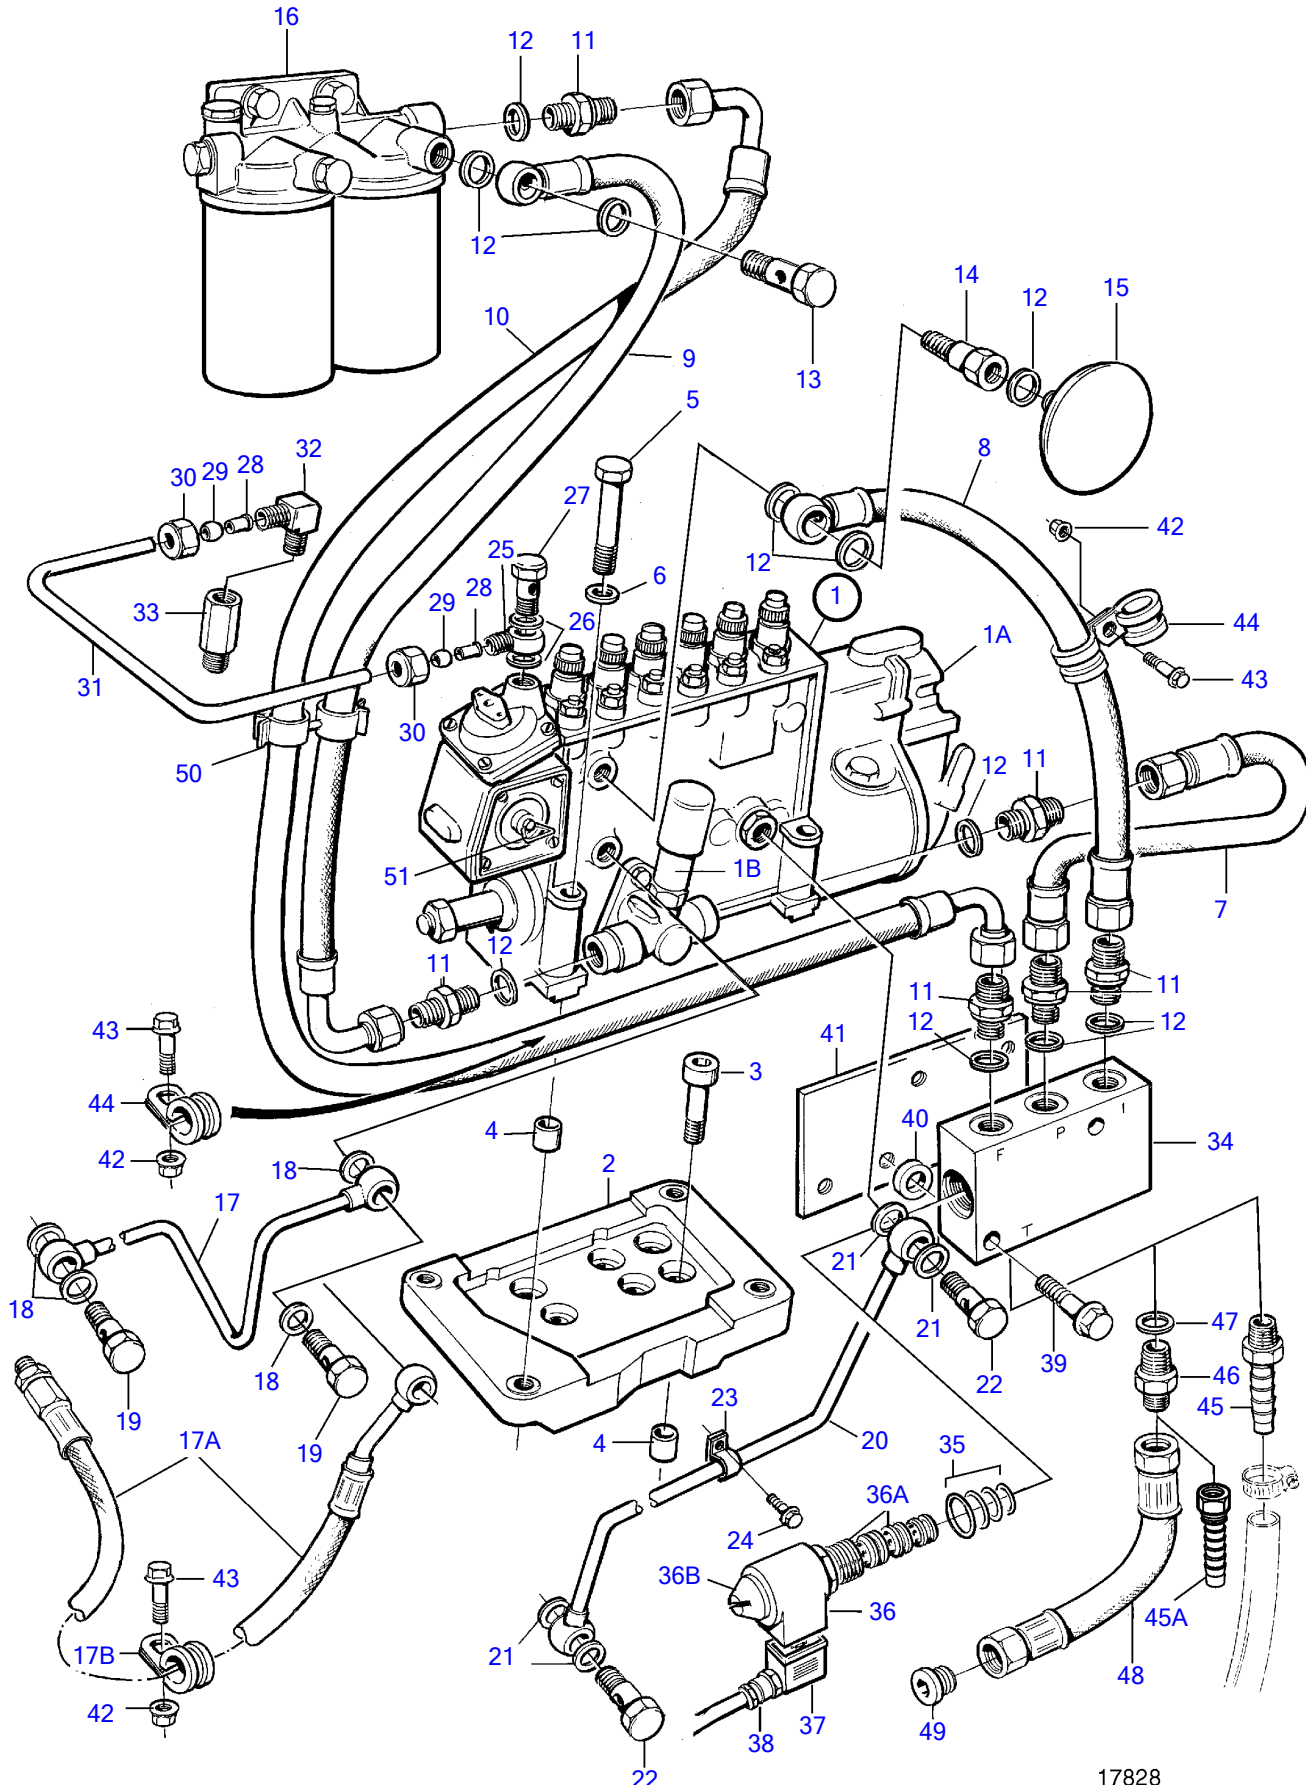

TAMD63L-A

17828

TAMD63L-A

REF	PART NO.	QTY	DESCRIPTION	SEE SEC.	NOTES
1	3825199	1	Injection pump		SN-XXXXXXXXXX/171158
	3803783	1	Injection pump, exch		SN-XXXXXXXXXX/171158
			.		E.U=3803783
			.	3921	
	3830103	1	Injection pump		Could be used to TAMD63L-A SN-XXXXXXXXXX/171158 if all injectors changes to 3827030., SNXXXXXXXXXX/171159-
	3803794	1	Injection pump, exch		Could be used to TAMD63L-A SN-XXXXXXXXXX/171158 if all injectors changes to 3827030., SNXXXXXXXXXX/171159-
			• parts not sold separately		E.U=3803794
			.		E.U=3803780
			.	3617	
			• parts not sold separately		E.U=3803793
1A	(864751)	1	• Governor		For 3825199, Obsolete part
1			.		
			.	1343	
	(3830335)	1	• Governor		For 3830103, Obsolete part
			• parts not sold separately		
			• parts not sold separately		
			• • parts not sold separately		
1B	244825	1	• • Feed pump		
1			• •		
			.	2092	
			• •		
			.	460	
2	477793	1	Shelf		
3	959241	4	Hex. socket screw		
4	417588	2	Guide sleeve		
5	965189	4	Flange screw		
6	190509	4	Washer		
7	3830304	1	Hose		L=175mm
8	3830306	1	Hose		L=405mm
9	3830307	1	Hose		L=460mm
10	3830308	1	Hose		L=660mm
11	941754	6	Nipple		
12	969011	11	Gasket		
13	25167	1	Hollow screw		
14	849853	1	Hollow screw		
15	477173	1	Pressure equalizer		
16		1	Fuel filter, with installation comps.	459	
17	866124	1	Oil pressure pipe		SN-XXXXXXXXXX/118946
					Repl by 3828252
17A	3828252	1	Hose		SNXXXXXXXXXX/118947-
17B	952632	1	Clamp		For 3828252
18	947281	4	Gasket		3 pcs for 3828252
19	48634	2	Hollow screw		1 pc for 3828252
20	866995	1	Oil return pipe		
21	969011	4	Gasket		
22	48634	2	Hollow screw		
23	940374	1	Clamp		
24	946440	1	Flange screw		
25	945417	1	Banjo nipple		
26	11994	2	Gasket		
27	969299	1	Hollow screw		
28	944717	2	Support sleeve		
29	954364	2	Sleeve		
30	954356	2	Fitting nut		
31	945460	X	Tube		L=750mm
32	954385	1	Elbow nipple		
33	862109	1	Nipple		
34	866698	1	Valve		12V repl by 3828982
	866699	1	Valve		24V repl by 3828983
	3828982	1	Valve		Incl 4 ea nipple 941754 and 4 ea gasket 969011.
	3828983	1	Valve		Incl 4 ea nipple 941754 and 4 ea gasket 969011.