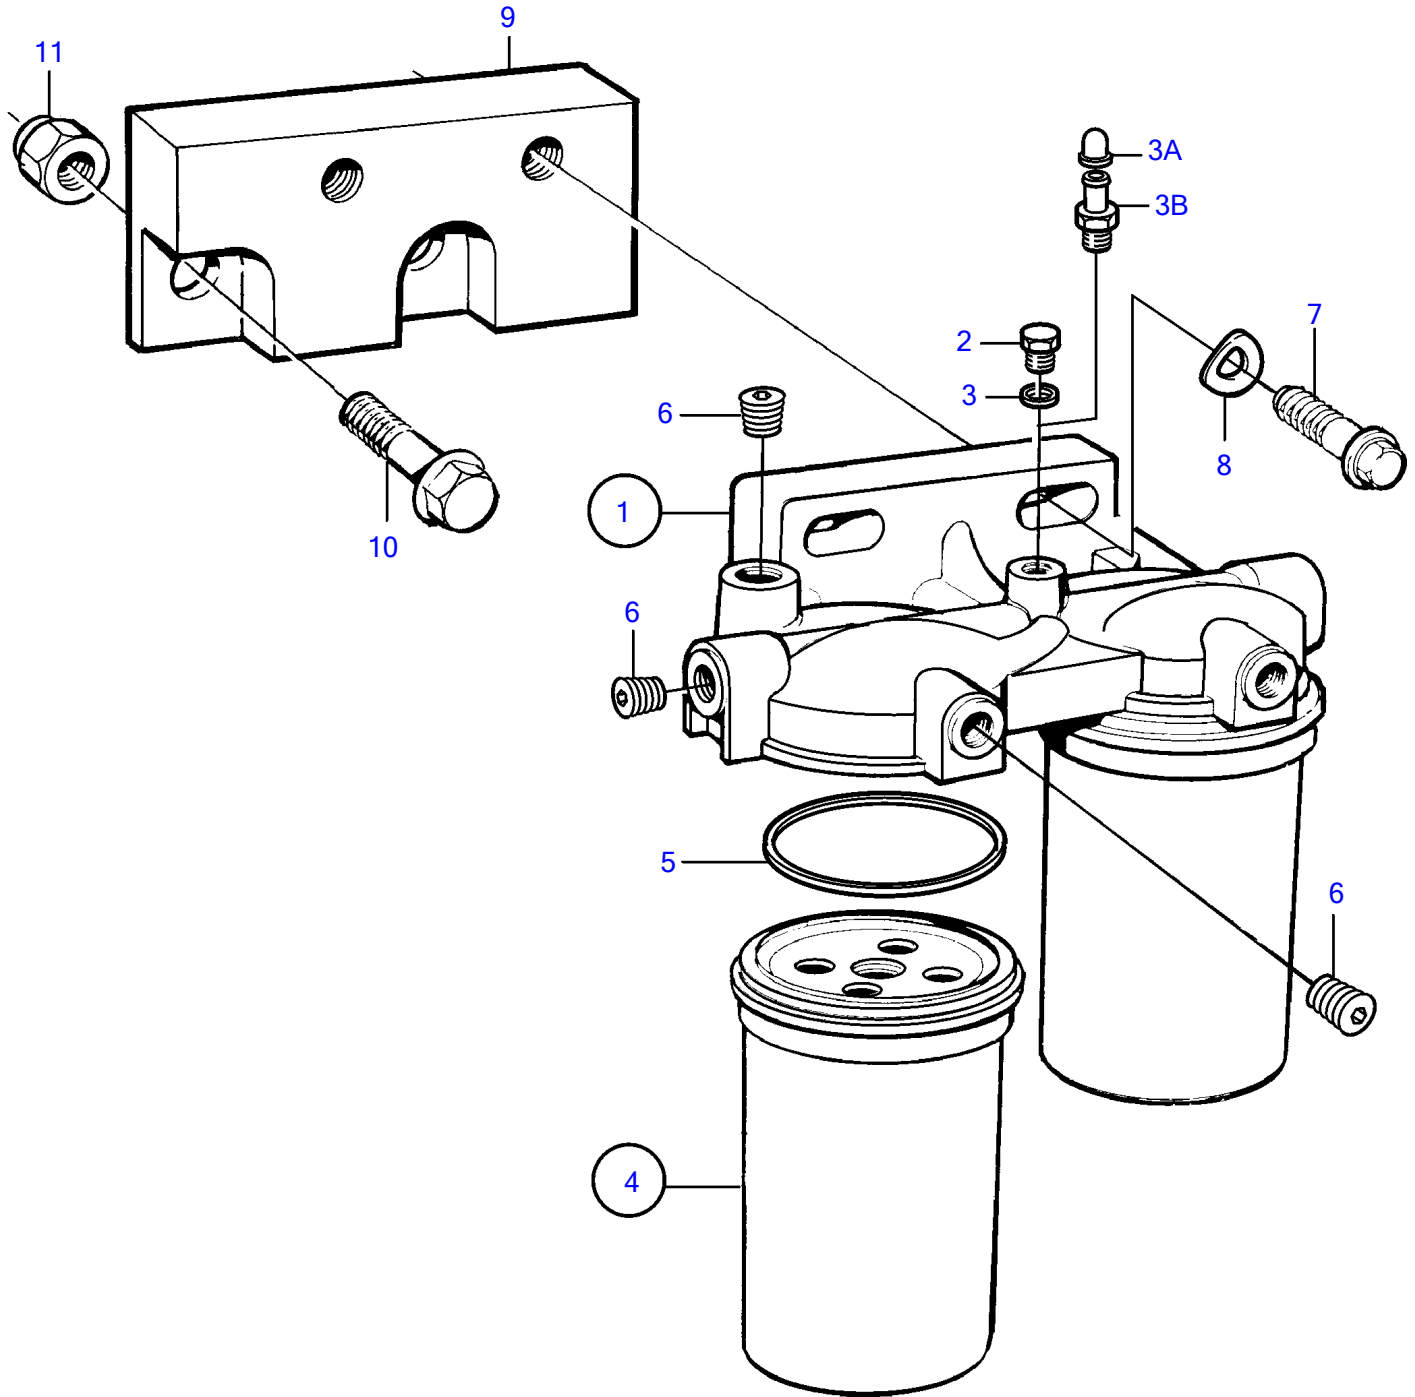

TAMD63L-A, TAMD63P-A

TAMD63L-A, TAMD63P-A

REF	PART NO.	QTY	DESCRIPTION	NOTES
1	8194541	1	Fuel filter housing	
3A	20547976	1	• Protecting cover	
3B	20548012	1	• Faucet	
4	3825133	2	Fuel filter	(466987)
5		2	• Gasket	
6	968062	3	Plug	
7	965185	2	Flange screw	
8	941908	2	Spring washer	
9	866209	1	Bracket	
10	946329	2	Flange screw	
11	971071	2	Hexagon nut	