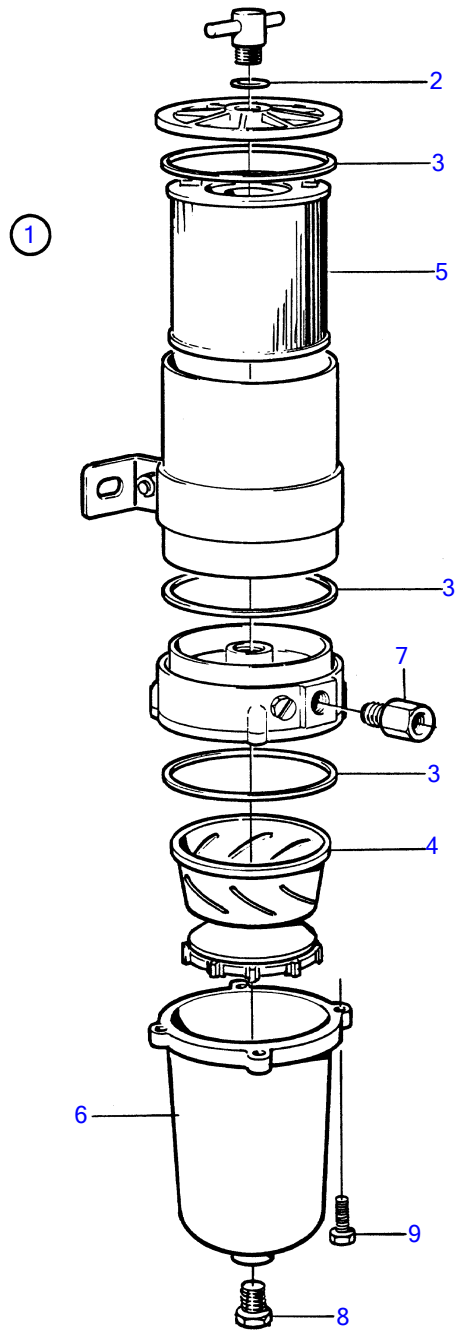

TAMD63L-A, TAMD63P-A

15385

TAMD63L-A, TAMD63P-A

REF	PART NO.	QTY	DESCRIPTION	SEE SEC.	NOTES
1	3825018	1	Fuel filter		Late type, Repl by 877768
			• Bulletin 50-11A	50-11A-EN	Fuel Filters / Water Separators
2	838505	1	• O-ring		
3	846719	3	• Gasket		
4	3825028	1	• Turbine		
5	3825027	1	• Insert		Repl by 3838852
	3838852	1	• Fuel filter insert		
6	3838851	1	• Bowl		Metal bowl., (848293)
7	846620	2	• Nipple		
8	952075	1	• Plug		
9	940094	4	• Hexagon screw		