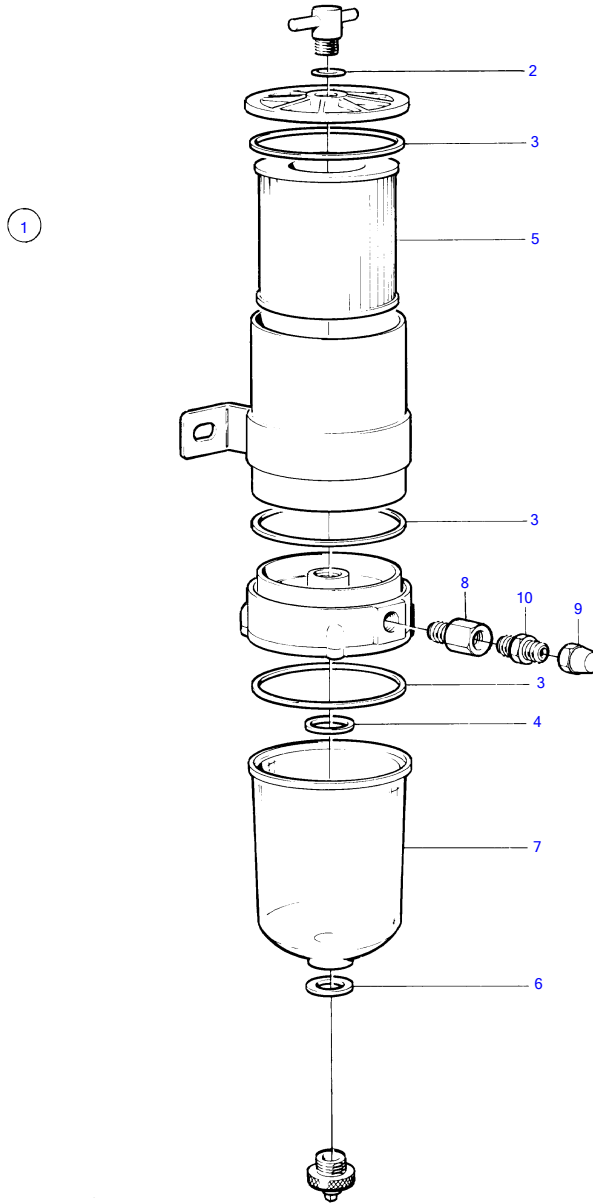

TAMD63L-A, TAMD63P-A

10375

TAMD63L-A, TAMD63P-A

REF	PART NO.	QTY	DESCRIPTION	SEE SEC.	NOTES
1	848043	1	Fuel filter		Repl by 3825018, Early type
	3825018	1	Fuel filter		(848044), Repl by 877768
			• Bulletin 50-11A	50-11A-EN	Fuel Filters / Water Separators
2	838505	1	• O-ring		
3	846719	3	• Gasket		
4	847523	1	• Gasket		
5	3838852	1	• Fuel filter insert		(3825027) 10 micron
6	838500	1	• Gasket		
7	3838851	1	• Bowl		(848293)
8	846620	2	• Nipple		
9	954323	2	• Fitting nut		
10	954337	2	• Nipple		
	(954344)	2	• Elbow nipple		Alt, 90°, Obsolete part