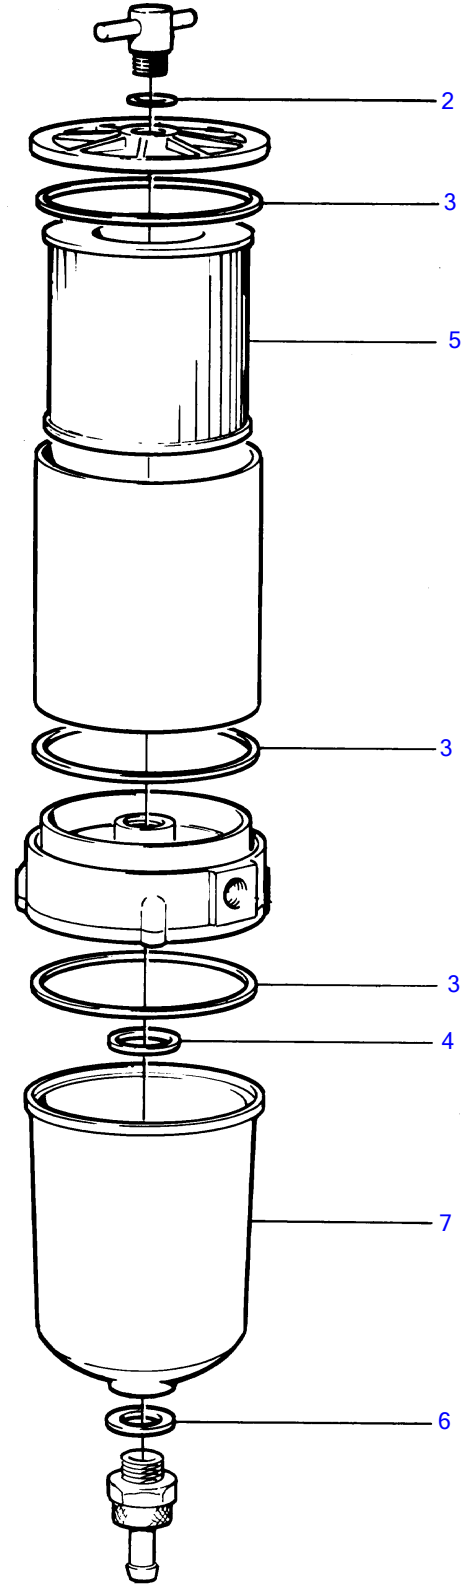

TAMD63L-A, TAMD63P-A

TAMD63L-A, TAMD63P-A

REF	PART NO.	QTY	DESCRIPTION	NOTES
1	848045	1	Fuel filter	Replaced by 3825022, Early type
	848044	2	• Fuel filter	Repl by 3825018
2	838505	2	• • O-ring	
3	846719	6	• • Gasket	
4	847523	2	• • Gasket	
5	3838852	2	• • Fuel filter insert	(3825027) 10 micron
6	838500	2	• • Gasket	
7	3838851	2	• • Bowl	(848293)
8	(847524)	4	• Ball valve	Obsolete part
9	(847525)	4	• Plug	Obsolete part
10	(847526)	4	• Nipple	Obsolete part