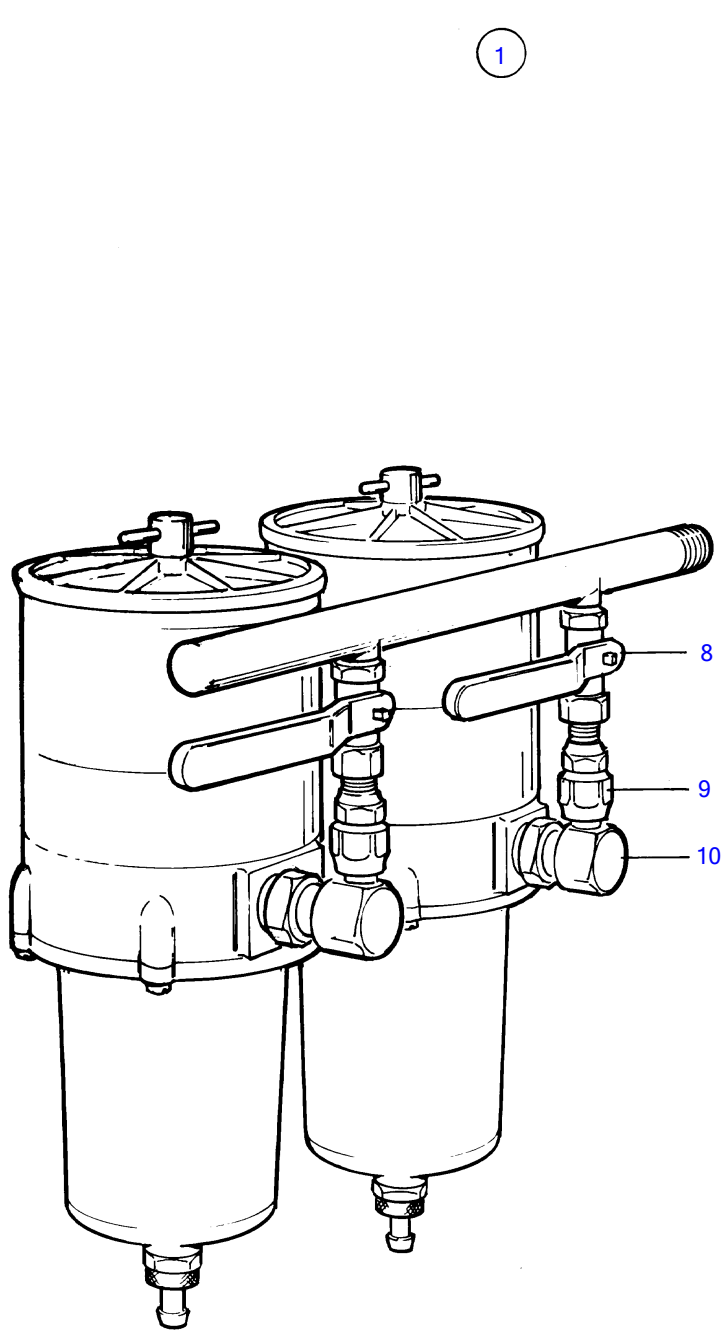

TAMD63L-A, TAMD63P-A

TAMD63L-A, TAMD63P-A

REF	PART NO.	QTY	DESCRIPTION	NOTES
1	848045	1	Fuel filter	Replaced by 3825022, Early type
	848044	2	• Fuel filter	Repl by 3825018
2	838505	2	• • O-ring	
3	846719	6	• • Gasket	
4	847523	2	• • Gasket	
5	3838852	2	• • Fuel filter insert	(3825027) 10 micron
6	838500	2	• • Gasket	
7	3838851	2	• • Bowl	(848293)
8	(847524)	4	• Ball valve	Obsolete part
9	(847525)	4	• Plug	Obsolete part
10	(847526)	4	• Nipple	Obsolete part