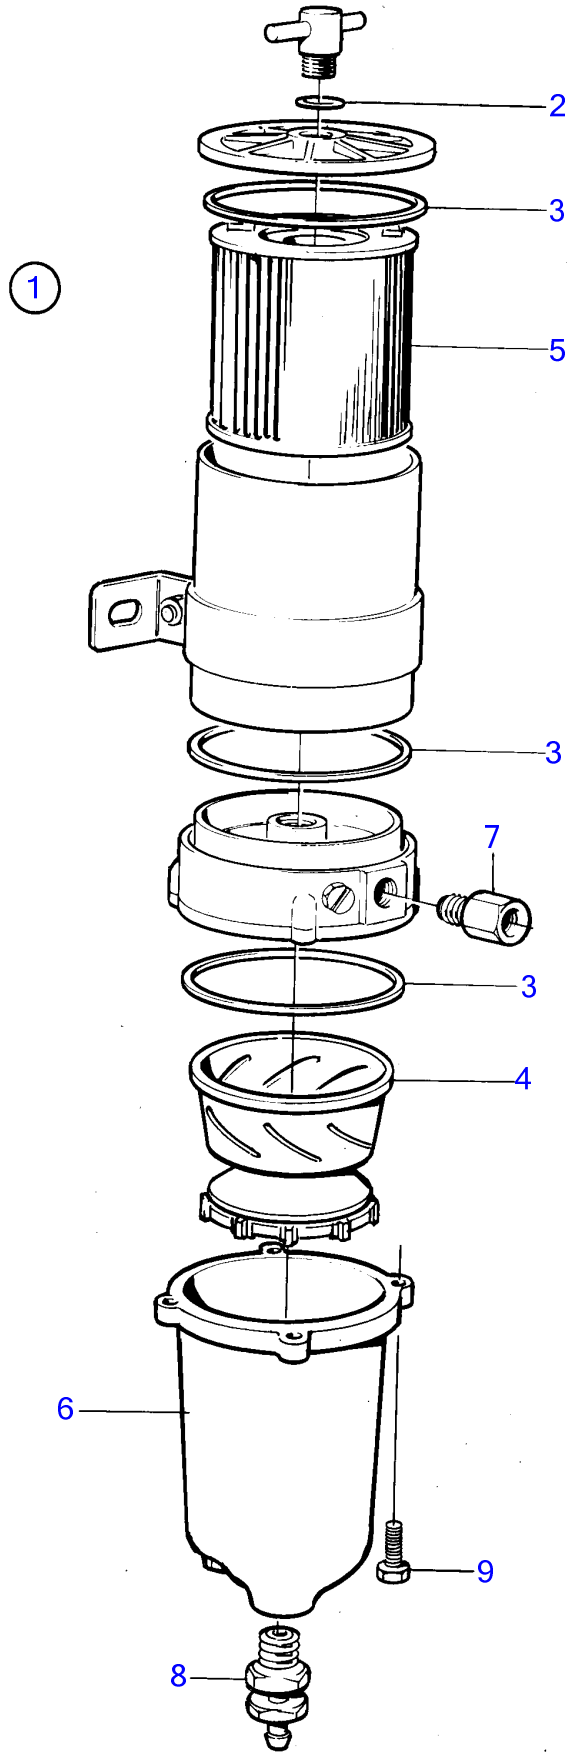

TAMD63L-A, TAMD63P-A

16650

TAMD63L-A, TAMD63P-A

REF	PART NO.	QTY	DESCRIPTION	SEE SEC.	NOTES
1	3825020	1	Fuel filter		Repl by 877769
			• Bulletin 50-10	50-10-EN	Changes in Fuel Filter Program due to Legislation
			• Bulletin 50-11A	50-11A-EN	Fuel Filters / Water Separators
1	877769	1	Fuel filter		
2	838505	1	• O-ring		
3	846719	3	• Gasket		
4	3825028	1	• Turbine		
5	3838852	1	• Fuel filter insert		
6	3838853	1	• Bowl		Transparent bowl.
7	846620	2	• Nipple		
8	3825031	1	• Faucet		
9	940094	4	• Hexagon screw		