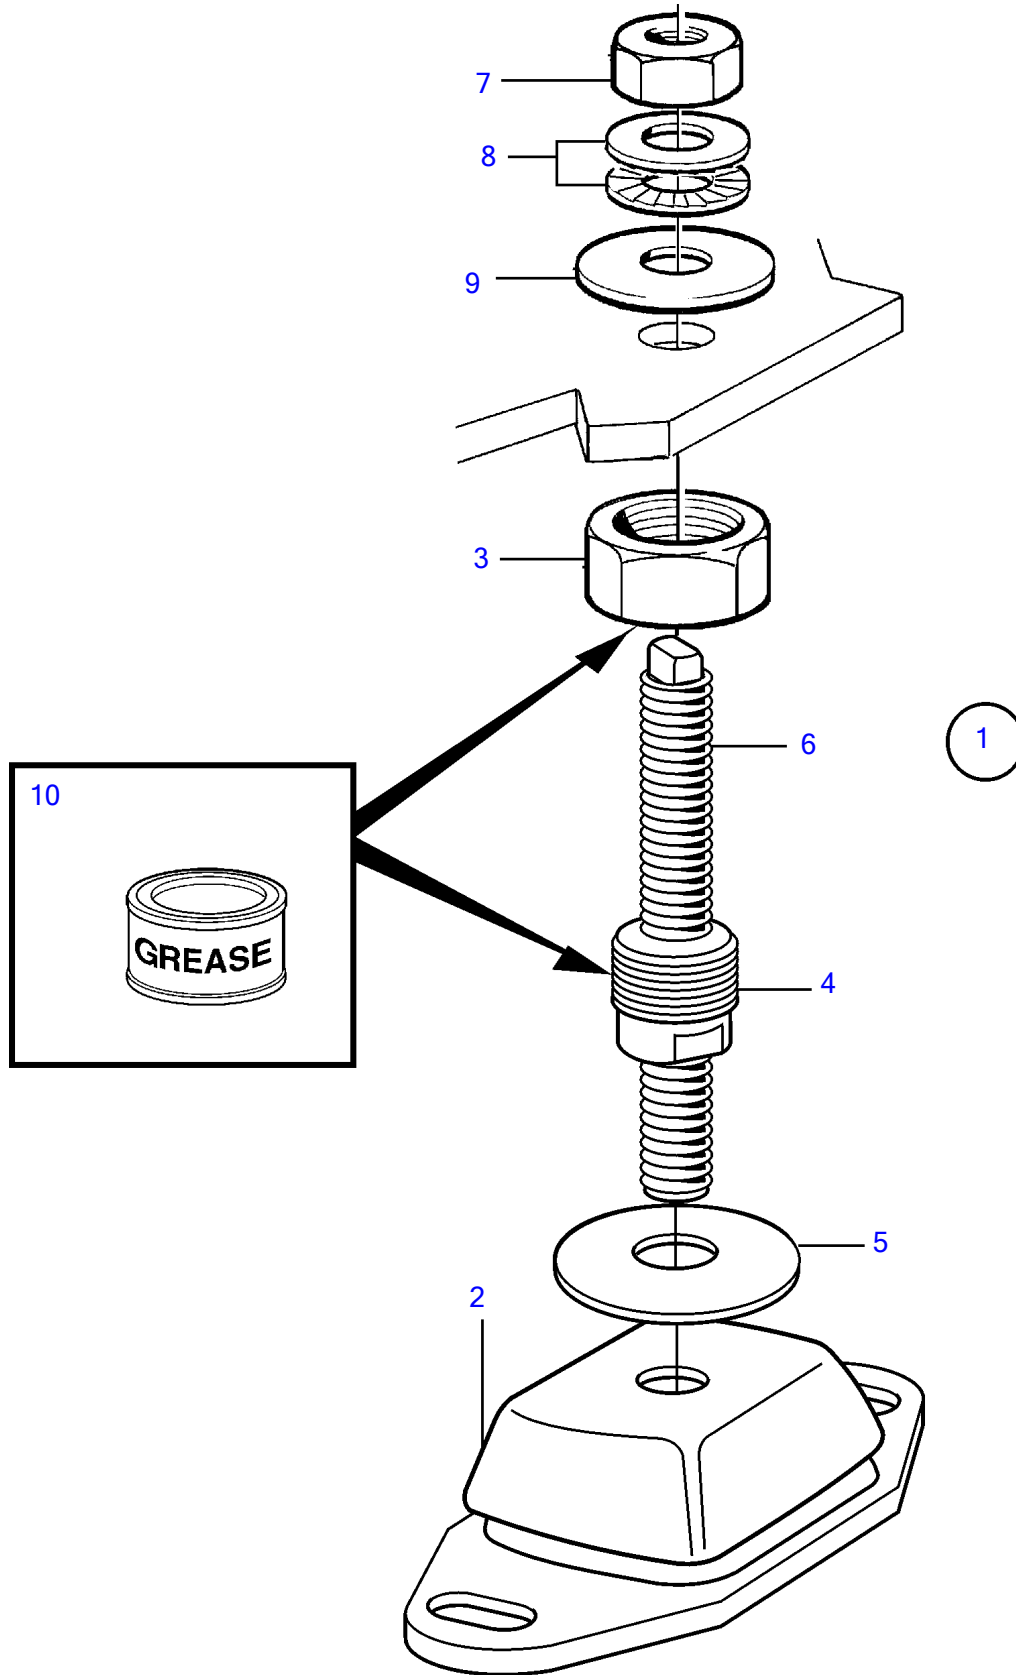

TAMD63L-A, TAMD63P-A

TAMD63L-A, TAMD63P-A

REF	PART NO.	QTY	DESCRIPTION	NOTES
1	889839	1	Engine mountings	60SH
	889841	1	Engine mountings	70SH
2	3828247	1	• Rubber cushion	60SH
	862347	1	• Rubber cushion	70SH
3	3839409	1	• Nut	
4	3839411		• Sleeve	
5			• Washer	
6		1	• Adjusting screw	
7	955786	1	• Hexagon nut	
8	847766	2	• Lock washer	Alt
9	120224	1	• Washer	
10	3809449	X	• Grease	