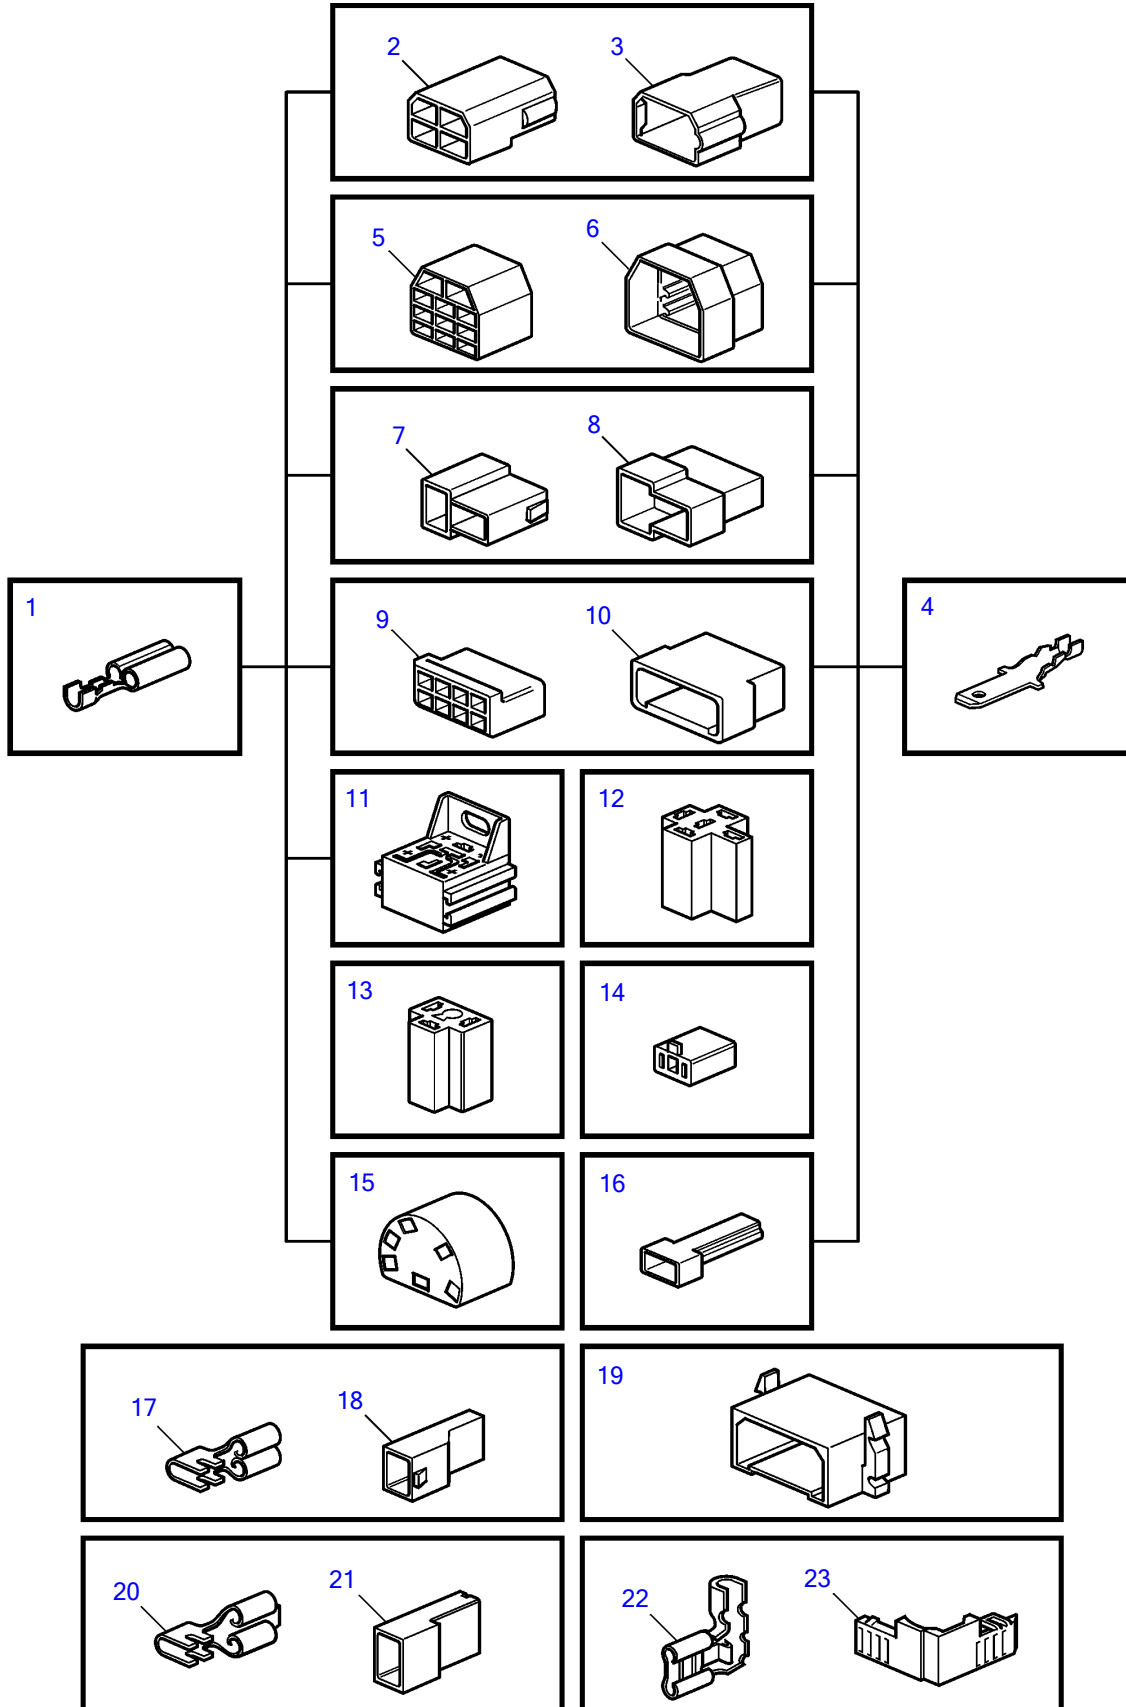

TAMD63L-A, TAMD63P-A

## TAMD63L-A, TAMD63P-A

REF	PART NO.	DESCRIPTION	NOTES
1	973150	Cable terminal	6,3x0,8x1,1-2,5mm <sup>2</sup>
	949206	Cable terminal	6,3x0,8x4,0-6,0mm <sup>2</sup>
2	948856	Housing	6,3x4 natural
3	948855	Housing	6,3x4 natural
4	973117	Cable terminal	6,3x0,8x0,5-1,0mm <sup>2</sup>
	881487	Cable terminal	6,3x0,8x0,75-2,5mm <sup>2</sup>
	881488	Cable terminal	6,3x0,8x4,0-6,0mm <sup>2</sup>
5	945830	Housing	6,3x11 natural
6	945831	Tab housing	6,3x11 natural
7	958210	Housing	6,3x2 black
8	958209	Housing	6,3x2 black
9	944076	Housing	6,3x8 natural
10	948857	Housing	6,3x8 natural
11	977184	Housing	6,3x5x4,8/2,8x4
12	1214948	Housing	6,3x5 black
13	945469	Housing	6,3x3 black
14	1578937	Housing	6,3x2 natural
15	828624	Receptacle housing	6,3x6
16		Housing	6,3x1 black
17	949405	Cable terminal	4,8x1,1-2,5mm <sup>2</sup>
18	947848	Housing	4,8x1 natural
19	944077	Housing	6,3x8 natural
20	881483	Cable terminal	6,3x0,8x1,1-2,5mm <sup>2</sup>
	881484	Cable terminal	6,3x0,8x4,0-6,0mm <sup>2</sup>
21	949597	Housing	6,3x1 natural
	943511	Housing	6,3x1 natural
22	881489	Cable terminal	6,3x0,8x1,1-2,5
23	944221	Housing	6,3x1 natural