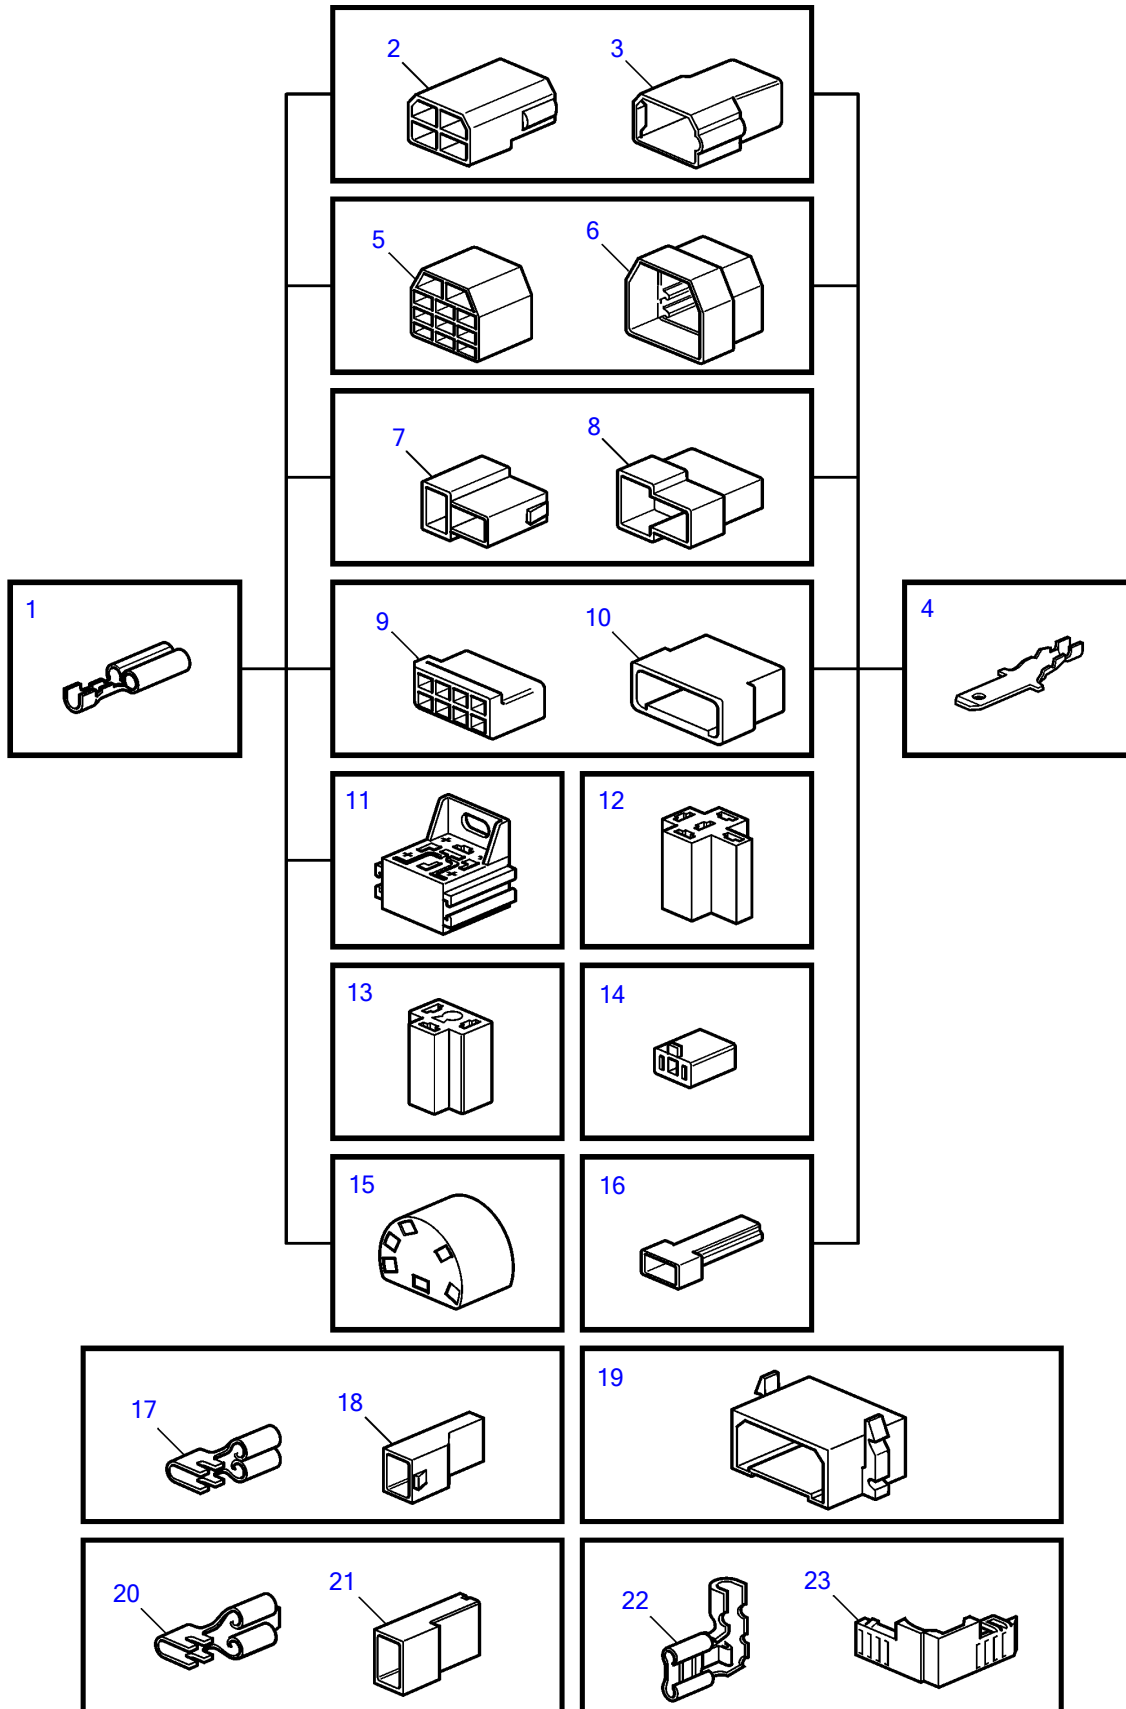

TAMD63L-A, TAMD63P-A

## TAMD63L-A, TAMD63P-A

REF	PART NO.	DESCRIPTION	NOTES
1	973150	Cable terminal	6,3x0,8x1,1-2,5mm <sup>2</sup>
	949206	Cable terminal	6,3x0,8x4,0-6,0mm <sup>2</sup>
2	948856	Housing	6,3x4 natural
3	948855	Housing	6,3x4 natural
4	973117	Cable terminal	6,3x0,8x0,5-1,0mm <sup>2</sup>
	881487	Cable terminal	6,3x0,8x0,75-2,5mm <sup>2</sup>
	881488	Cable terminal	6,3x0,8x4,0-6,0mm <sup>2</sup>
5	945830	Housing	6,3x11 natural
6	945831	Tab housing	6,3x11 natural
7	958210	Housing	6,3x2 black
8	958209	Housing	6,3x2 black
9	944076	Housing	6,3x8 natural
10	948857	Housing	6,3x8 natural
11	977184	Housing	6,3x5x4,8/2,8x4
12	1214948	Housing	6,3x5 black
13	945469	Housing	6,3x3 black
14	1578937	Housing	6,3x2 natural
15	828624	Receptacle housing	6,3x6
16		Housing	6,3x1 black
17	949405	Cable terminal	4,8x1,1-2,5mm <sup>2</sup>
18	947848	Housing	4,8x1 natural
19	944077	Housing	6,3x8 natural
20	881483	Cable terminal	6,3x0,8x1,1-2,5mm <sup>2</sup>
	881484	Cable terminal	6,3x0,8x4,0-6,0mm <sup>2</sup>
21	949597	Housing	6,3x1 natural
	943511	Housing	6,3x1 natural
22	881489	Cable terminal	6,3x0,8x1,1-2,5
23	944221	Housing	6,3x1 natural