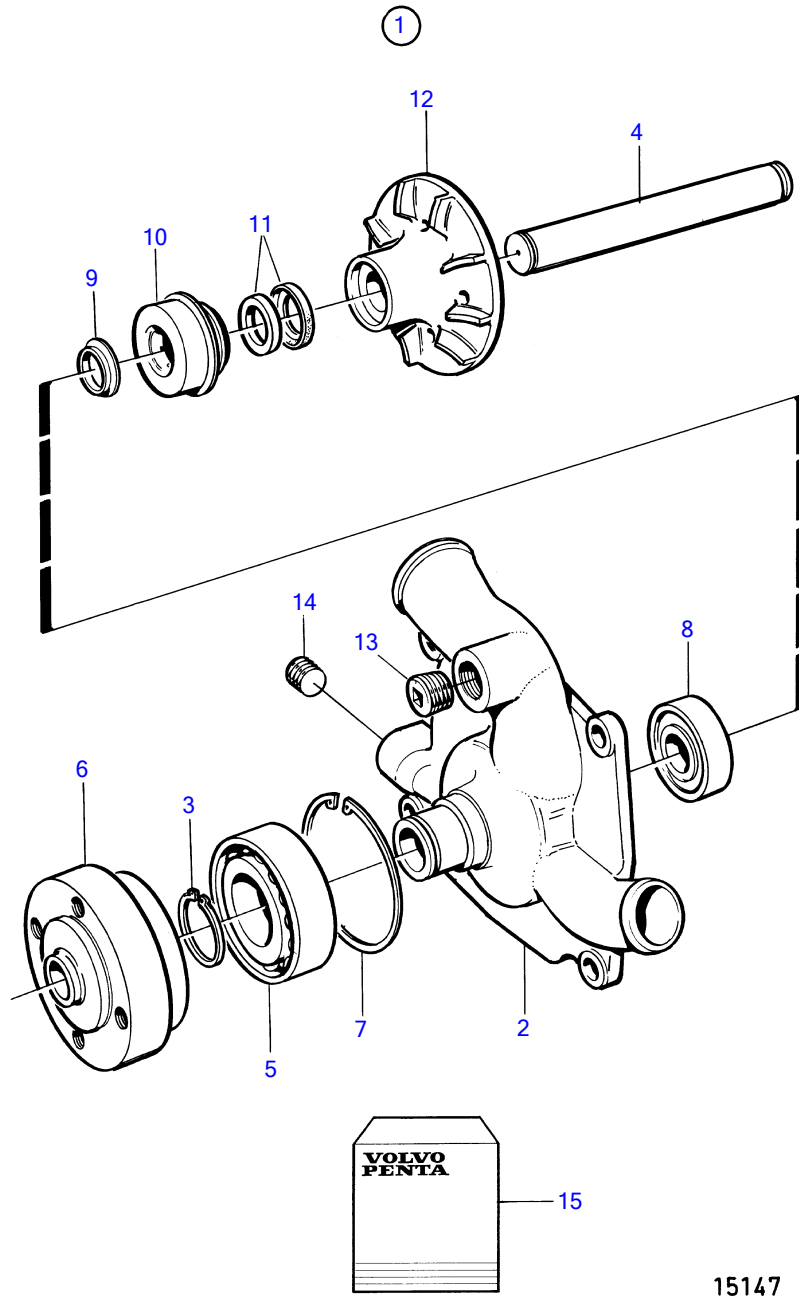

TAMD63L-A, TAMD63P-A

TAMD63L-A, TAMD63P-A

REF	PART NO.	QTY	DESCRIPTION	NOTES
1	866201	1	Water pump	Repl by 3826153
2		1	• Housing	
3	914462	1	• Snap ring	Included in overhaul kit.
4		1	• Shaft	Included in overhaul kit.
5	181538	1	• Ball bearing	Included in overhaul kit.
6	866189	1	• Hub	
7	914533	1	• Snap ring	Included in overhaul kit.
8	1660609	1	• Ball bearing	Included in overhaul kit.
9	70913	1	• Deflector	
10	1545283	1	• Sealing ring	
11	421306	1	• Wear ring	
12		1	• Impeller	Included in overhaul kit.
13	479977	1	• Plug	
14	968145	1	• Plug	
15	876840	1	Overhaul kit	See group 99