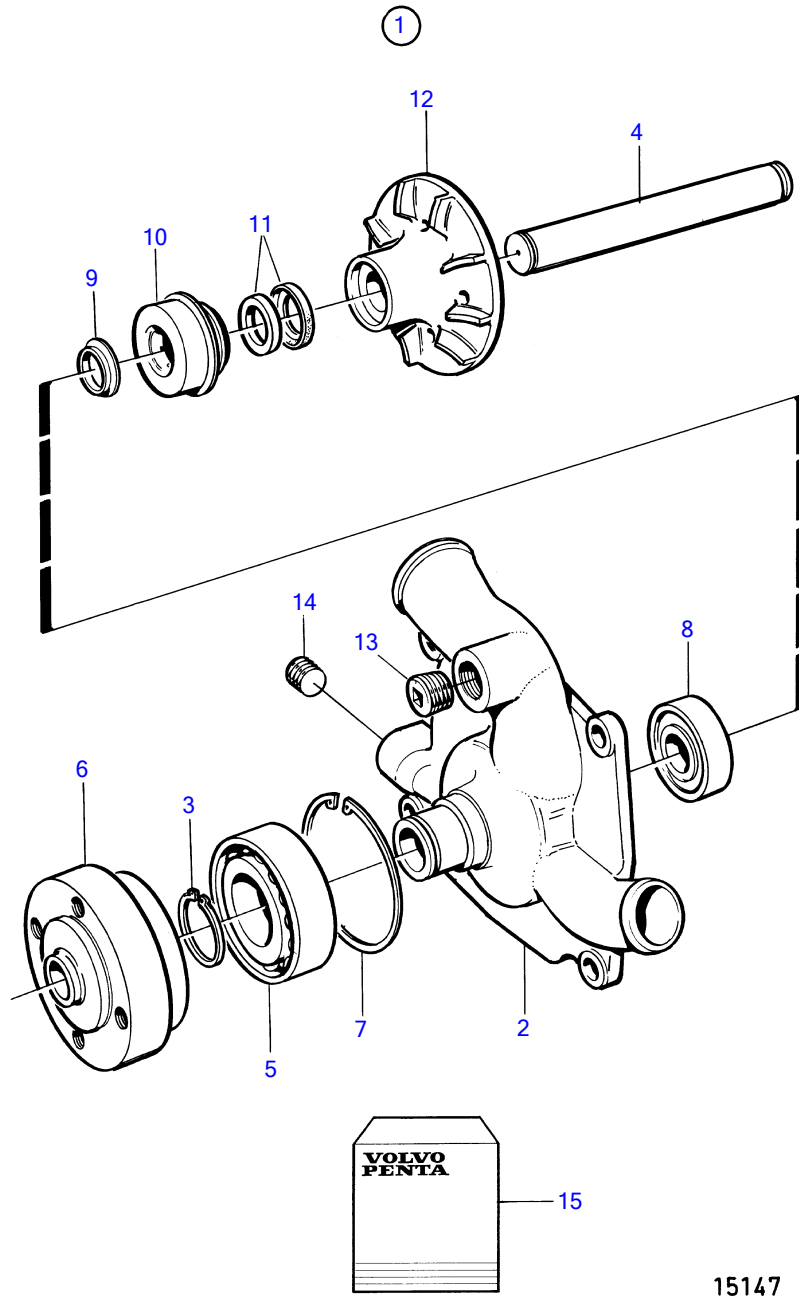

TAMD63L-A, TAMD63P-A

15147

TAMD63L-A, TAMD63P-A

REF	PART NO.	QTY	DESCRIPTION	NOTES
1	3836405	1	Water pump	
	3803915	1	Coolant pump, exch	
2		1	• Water pump	
3	914462	1	• Snap ring	Included in overhaul kit.
4		1	• Shaft	Included in overhaul kit.
5	181538	1	• Ball bearing	Included in overhaul kit.
6	866189	1	• Hub	
7	914533	1	• Snap ring	Included in overhaul kit.
8	1660609	1	• Ball bearing	Included in overhaul kit.
10	1676432	1	• Sealing ring	Included in overhaul kit.
12		1	• Impeller	Included in overhaul kit.
13	479977	1	• Plug	
15	876840	1	Overhaul kit	See group 99