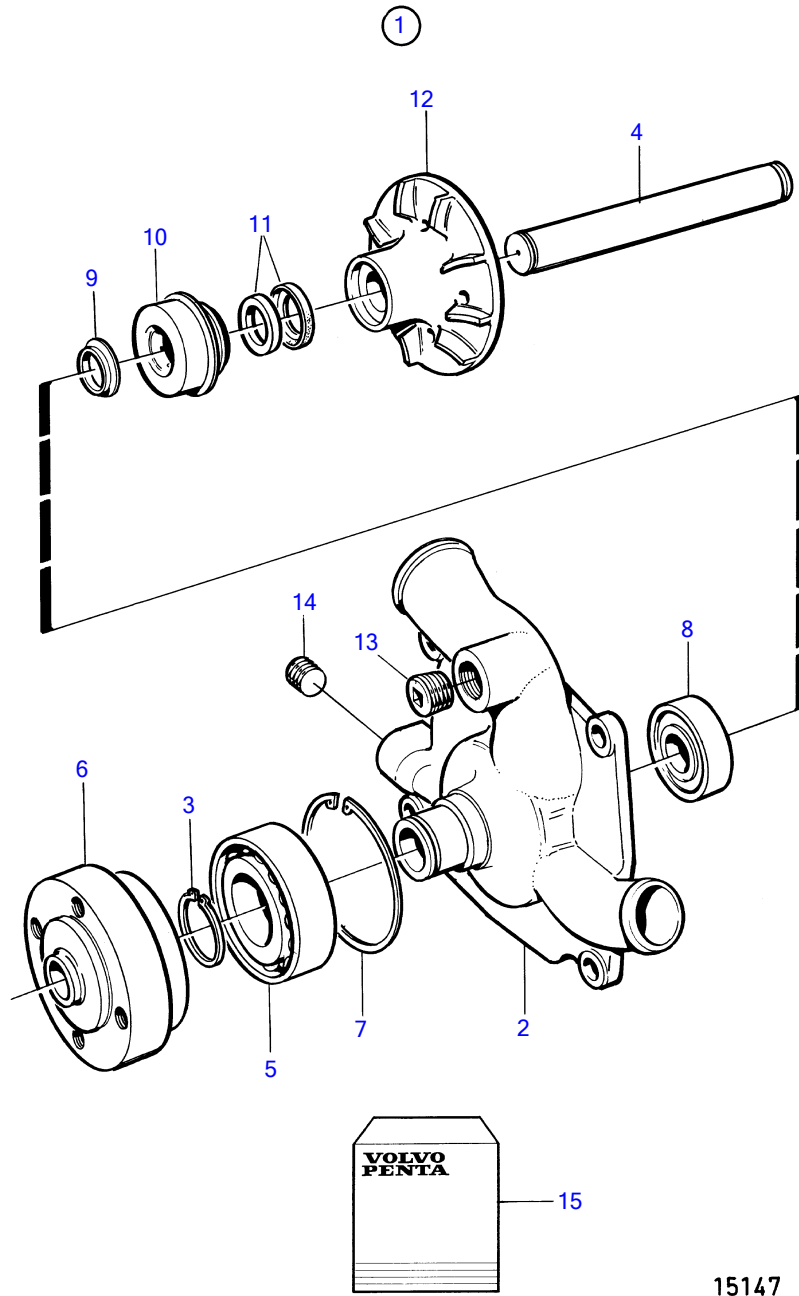

TAMD63L-A, TAMD63P-A

15147

TAMD63L-A, TAMD63P-A

REF	PART NO.	QTY	DESCRIPTION	NOTES
1	3826153	1	Water pump	
2		1	• Housing	
3	914462	1	• Snap ring	Included in overhaul kit.
4		1	• Shaft	Included in overhaul kit.
5	181538	1	• Ball bearing	Included in overhaul kit.
6	866189	1	• Hub	
7	914533	1	• Snap ring	Included in overhaul kit.
8	1660609	1	• Ball bearing	Included in overhaul kit.
10	1676432	1	• Sealing ring	Included in overhaul kit.
12		1	• Impeller	Included in overhaul kit.
13	479977	1	• Plug	
14	968145	1	• Plug	
15	876840	1	Overhaul kit	See group 99