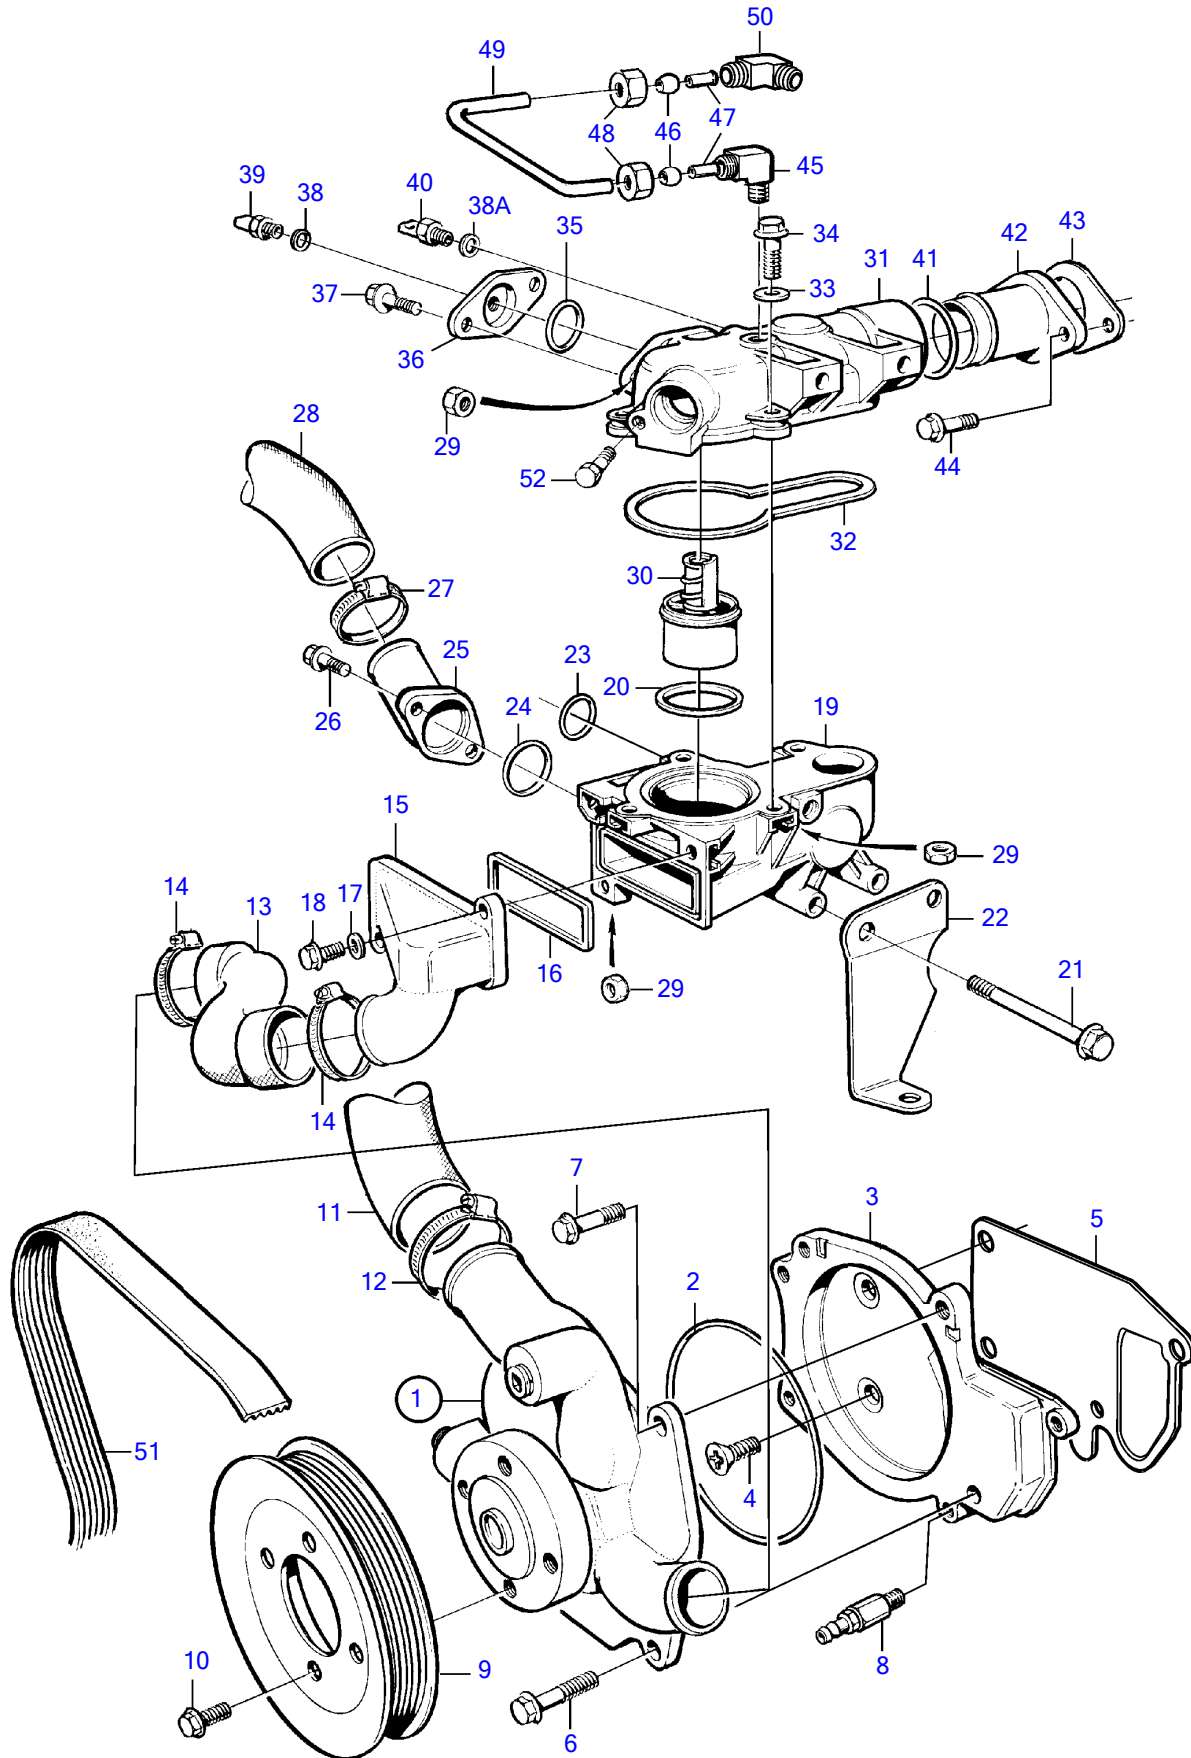

TAMD63L-A, TAMD63P-A

18263

TAMD63L-A, TAMD63P-A

REF	PART NO.	QTY	DESCRIPTION	SEE SEC.	NOTES
1	866201	1	Water pump		SN-XXXXXXXXXXXX/112071
			.	578	
	3826153	1	Water pump		SNXXXXXXXXXXXX/112072-
			.	578	
	3836405	1	Water pump		
	3803915	1	Coolant pump, exch		
2	975691	1	O-ring		
3	3829941	1	Base plate		
4	866533	2	Lock screw		
5	3830836	1	Gasket		
6	965216	1	Flange screw		
7	945444	4	Flange screw		
8	966871	1	Shut-off cock		
9	866186	1	Pulley		
10	946440	4	Flange screw		
11	866216	1	Hose	452	Heat exchanger-water pump.
12	961672	2	Hose clamp		
13	866214	1	Hose		
14	961670	2	Hose clamp		
15	866213	1	Connection pipe		
16	471816	1	Sealing ring		
17	941907	2	Spring washer		
18	945444	2	Flange screw		
19	876628	1	Thermostat housing		
20	1544710	1	• Sealing ring		
21	965183	3	Flange screw		
22	865744	1	Bracket	497	
23	477059	1	O-ring		
24	925092	1	O-ring		
25	866522	1	Water pipe		
26	945444	2	Flange screw		
27	961672	2	Hose clamp		
28	866215	1	Hose	452	Thermostat housing-heat exchanger.
29	955782	9	Hexagon nut		
30	8149182	1	Thermostat		82°C
31	477905	1	Cover		
32	471788	1	Sealing ring		
33	941907	4	Spring washer		
34	946470	4	Flange screw		
35	949658	1	O-ring		
36	3830530	1	Flange		
37	945444	2	Flange screw		
38	11998	1	Gasket		
38A	947624	1	Gasket		
39	862154	1	Temperature sensor		Max 120°C
40	862250	1	Thermo monitor		97°C
41	469982	1	Sealing ring		
42	848165	1	Pipe		
43	848163	1	Gasket		
44	946544	2	Flange screw		
45	954385	1	Elbow nipple		
46	954364	2	Sleeve		
47	944717	2	Support sleeve		
48	954356	2	Fitting nut		
49	945460	1	Tube		Thermostat housing-heat exchanger., L=500mm
50	954385	1	Elbow nipple	452	
51	866653	1	Belt		
52		1	Screw	477	