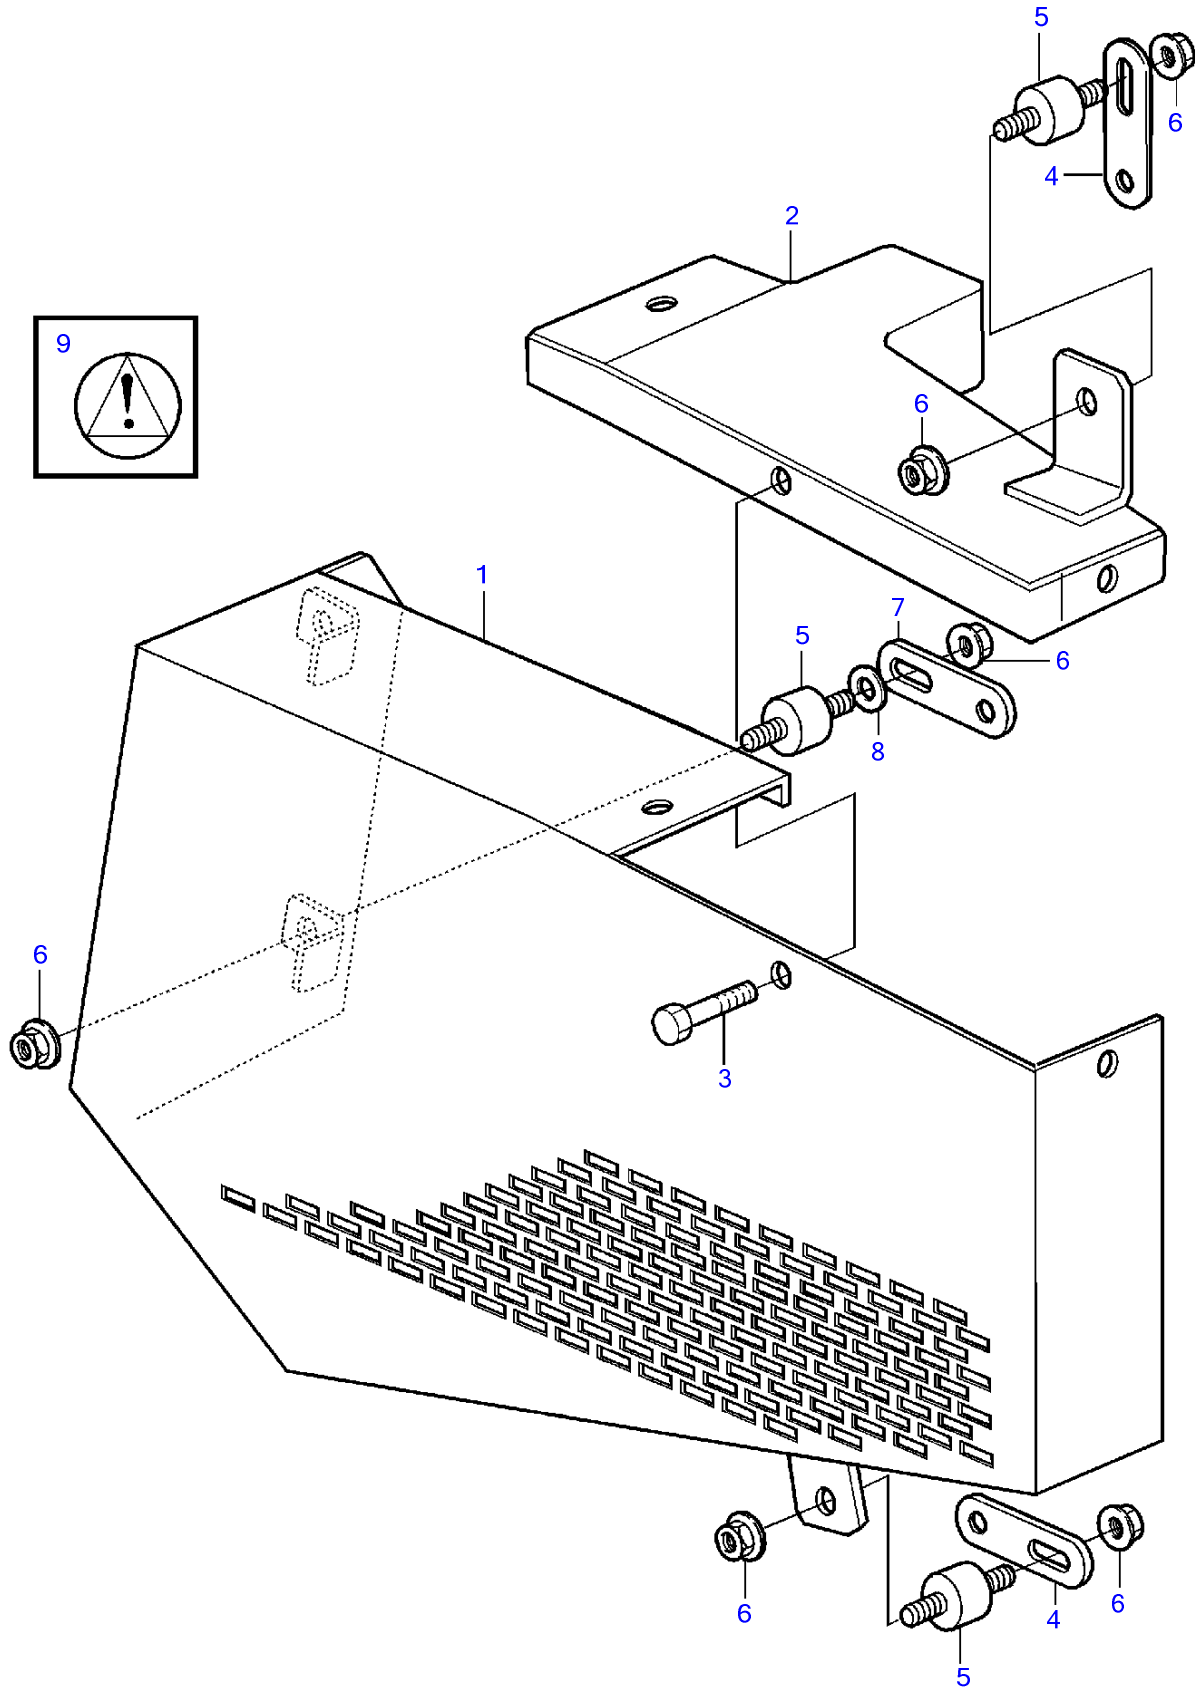

TAMD63L-A, TAMD63P-A

TAMD63L-A, TAMD63P-A

REF	PART NO.	QTY	DESCRIPTION	NOTES
1	(3826236)	1	Belt protector	Obsolete part
2	(3826237)	1	Belt protector	Obsolete part
3	945358	3	Flange screw	
4	965536	2	Bracket	
5	3574797	3	Vibration damper	
6	949278	6	Flange lock nut	
7	965534	1	Bracket	
8	191172	1	Washer	
9	3817024	1	Decal	