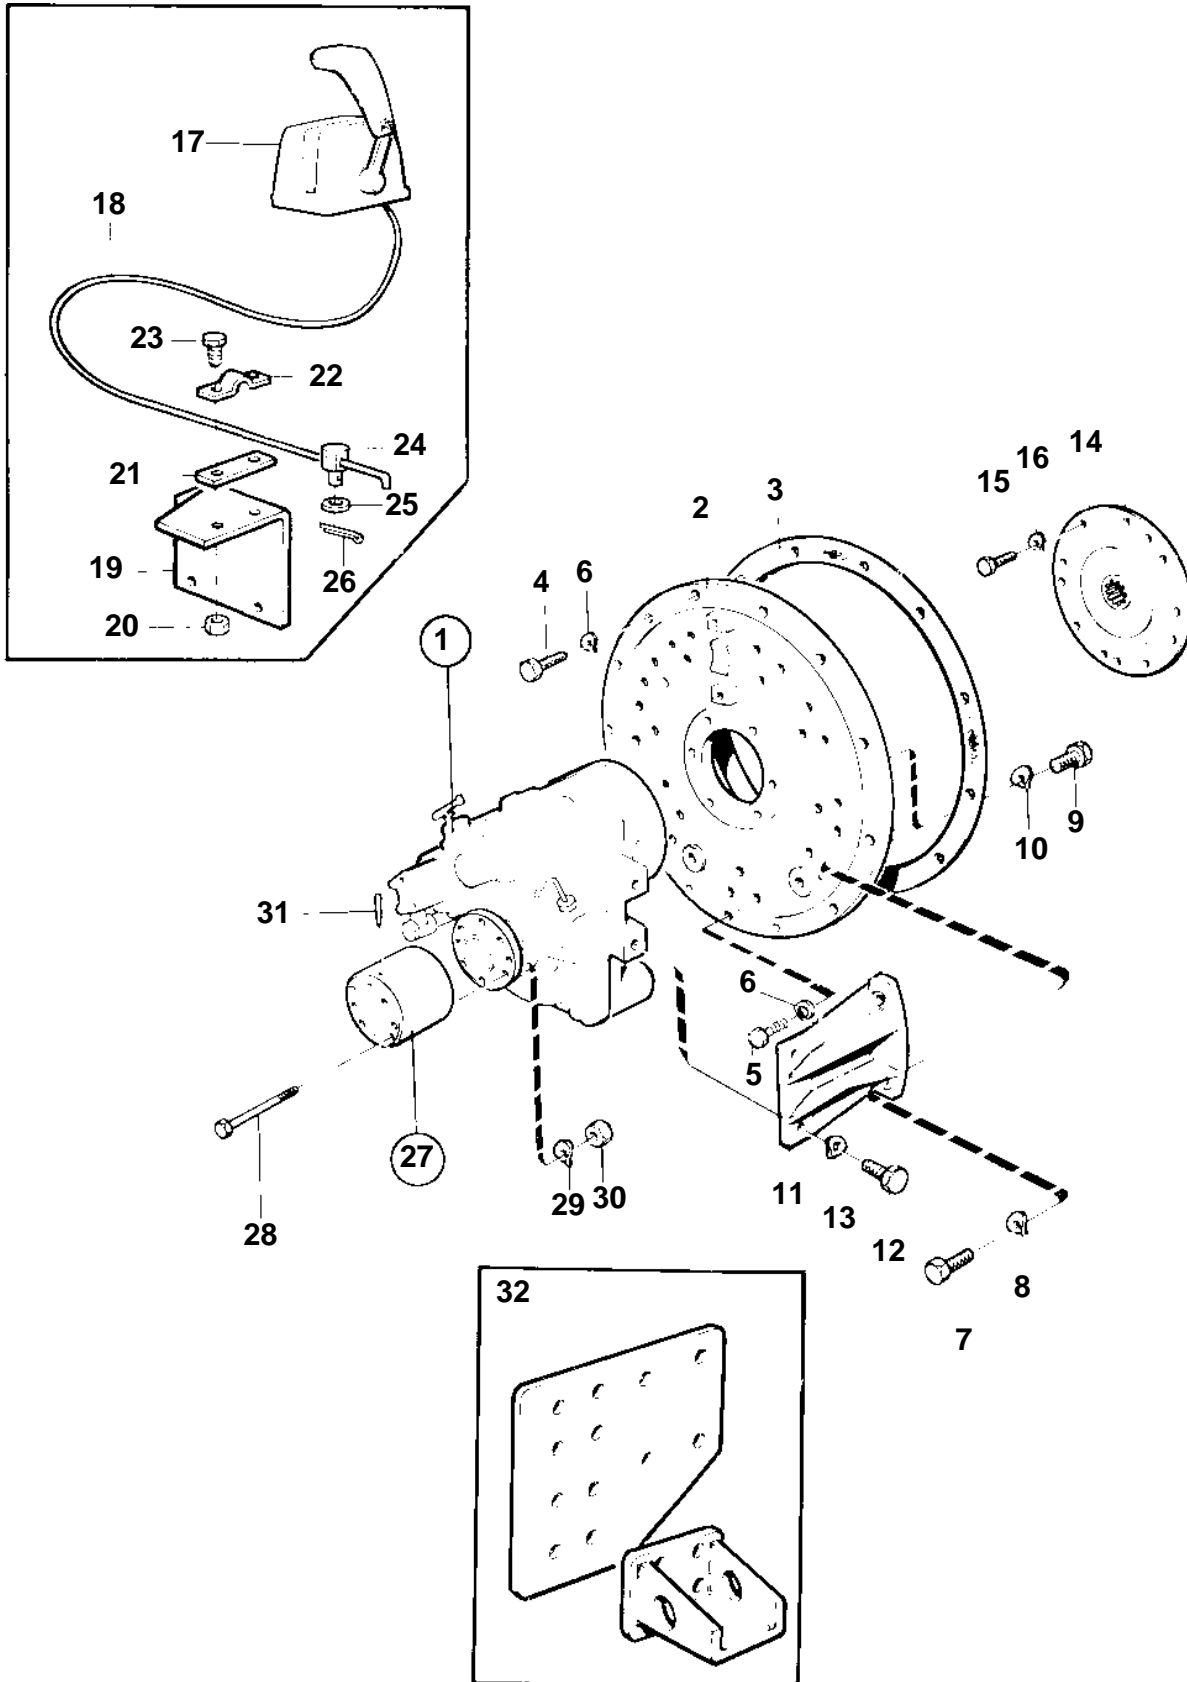

TAMD63L-A, TAMD63L-B, TAMD63P-A

16119

## TAMD63L-A, TAMD63L-B, TAMD63P-A

REF	PART NO.	QTY	DESCRIPTION	NOTES
1		1	Reversing gear Comps. not spec.	RATIO 1.53:1,2.04:1
2	866040	1	Cover	
3	862623	1	Gasket	
4	955535	6	Screw	L=25mm
5	940115	2	Screw	L=32mm
6	942336	8	Spring washer	
7	940162	4	Screw	
8	942336	4	Spring washer	
9	970949	8	Screw	
10	941908	8	Spring washer	
11	842514	1	Bracket	S.B
	842216	1	Bracket	P
12	970969	4	Screw	
13	940280	4	Spring washer	
14	3826243	1	Vibration damper	(866628)
15	956582	8	Screw	
16	942336	8	Spring washer	
17		X	Control	SEE GROUP 27
18		X	Control cable	SEE GROUP 27
19		1	Bracket	
20	963104	2	Nut	
21	819068	1	Washer	
22	819067	1	Brace	For control cable 333, 33c.
	6853782	1	Clamp	For control cable 443, 43c.
23	956079	2	Screw	
24	853217	1	Cube	
25	940191	1	Washer	
26	949791	1	Cotter pin	
27	842245	1	Clutch flange	
28	970913	6	· Screw	
29	940280	6	· Spring washer	(949608)
30	971084	6	· Lock nut	
31	907619	1	· Pin	
32		2	Engine suspension	SEE GROUP 21