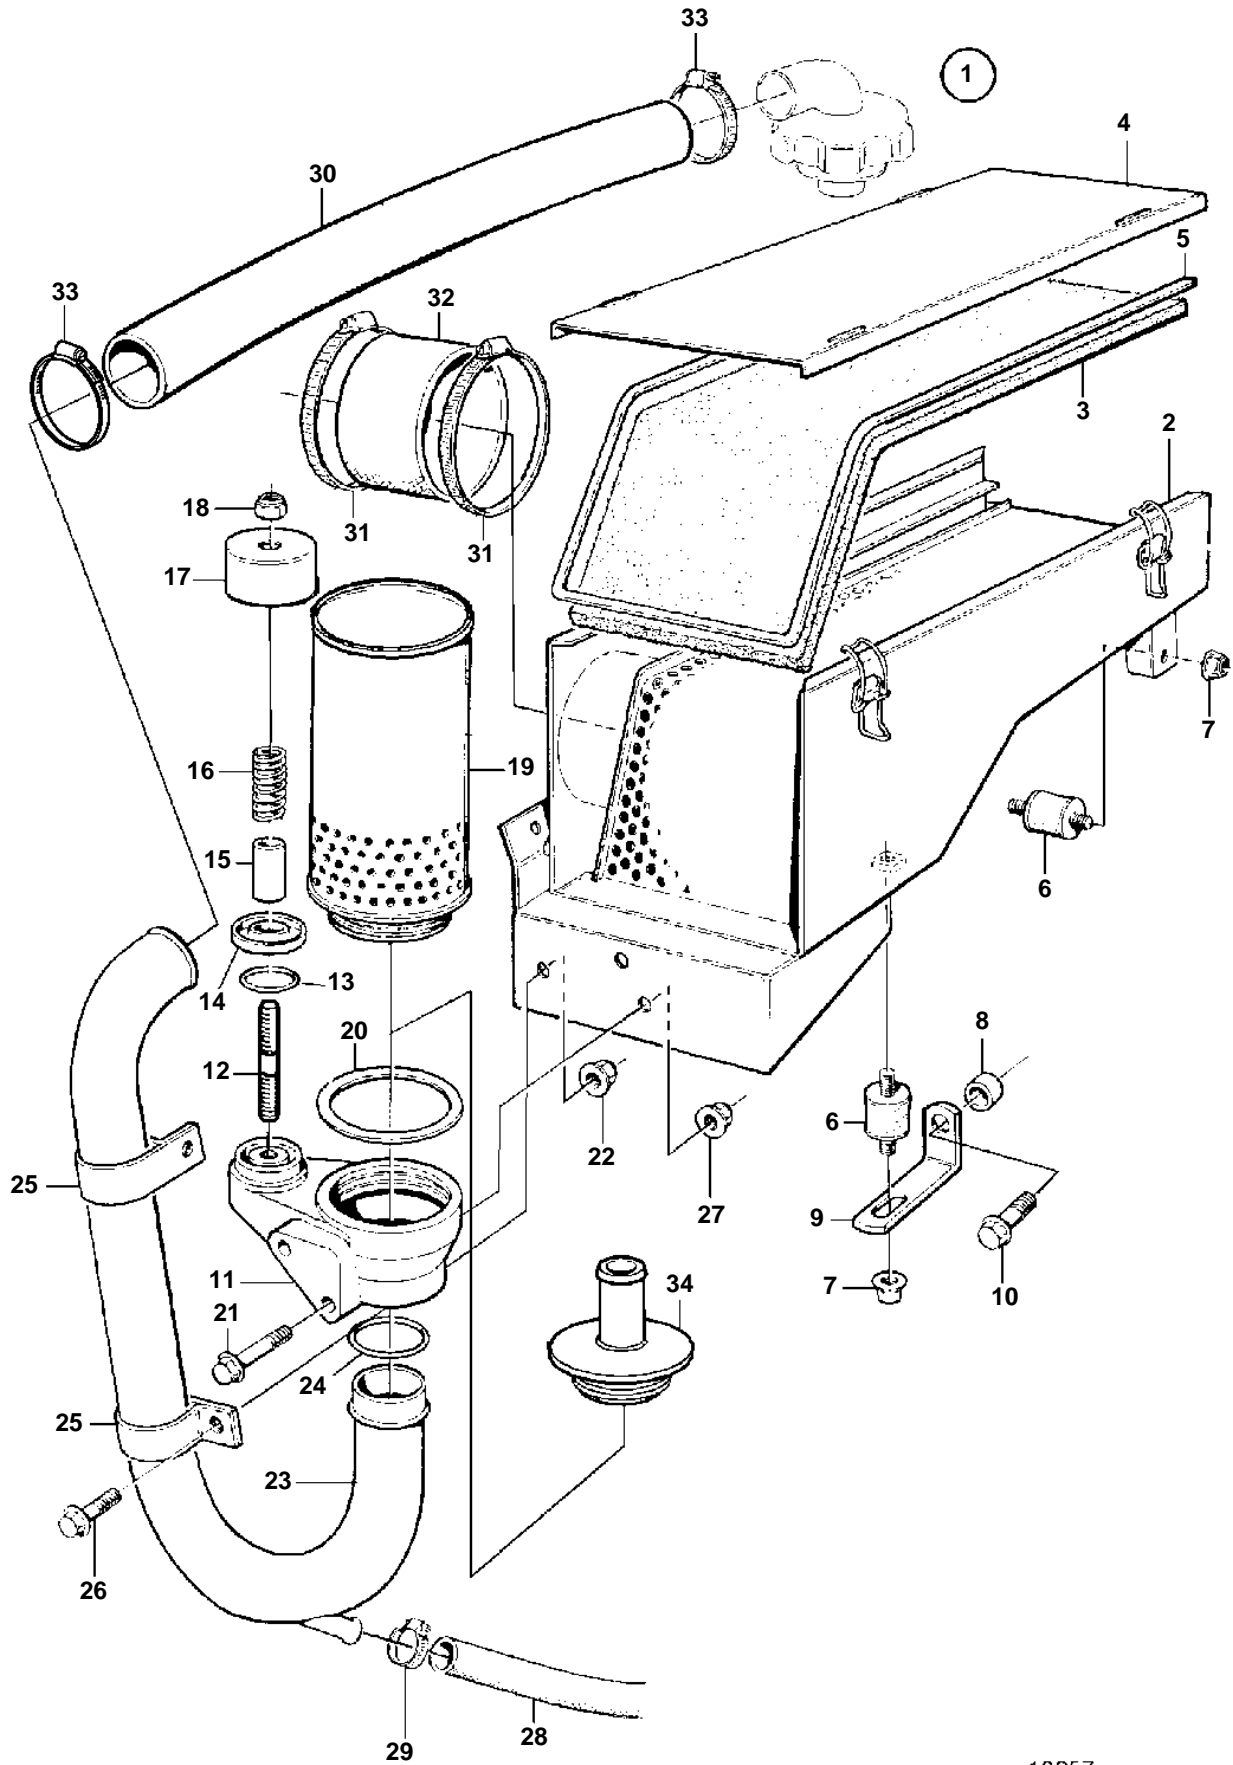

TAMD63L-A, TAMD63L-B, TAMD63P-A

TAMD63L-A, TAMD63L-B, TAMD63P-A

REF	PART NO.	QTY	DESCRIPTION	NOTES
1	866644	1	Air filter	
2	3825037	1	· Housing	REPL BY 866644
3	3825038	1	· Filter	
4	3825039	1	· Cover	
5	3825232	1	· Sealing ring	
6	3574797	2	Rubber cushion	
7	949278	2	Lock nut	
8	843075	1	Sleeve	
9	965555	1	Bracket	
10	973924	1	Flange screw	M8x50mm, (965179)
11	843356	1	Housing	
12	924058	1	Stud	
13	421158	1	Sealing ring	
14	842972	1	Valve disc	
15	842974	1	Spacer sleeve	
16	843301	1	Spring	
17	842975	1	Cover	
18	963105	1	Nut	
19	876069	1	Filter	
20	843449	1	· Gasket	
21	965182	2	Flange screw	
22	948645	2	Lock nut	
23	3825168	1	Breather pipe	REPL BY 3826140
	3826140	1	Breather pipe	
24	421158	1	Sealing ring	
25	968124	2	Clamp	
26	946440	2	Flange screw	
27	948645	2	Lock nut	
28	943707	X	Rubber hose	L=700mm
29	945754	2	Hose clamp	
30	942707	X	Rubber hose	L=480mm
	942707	X	Rubber hose	L=365mm FOR 3826140
31	943484	2	Hose clamp	
32	864821	1	Rubber collar	
33	961669	2	Hose clamp	
34	845260	1	Hose attachment	