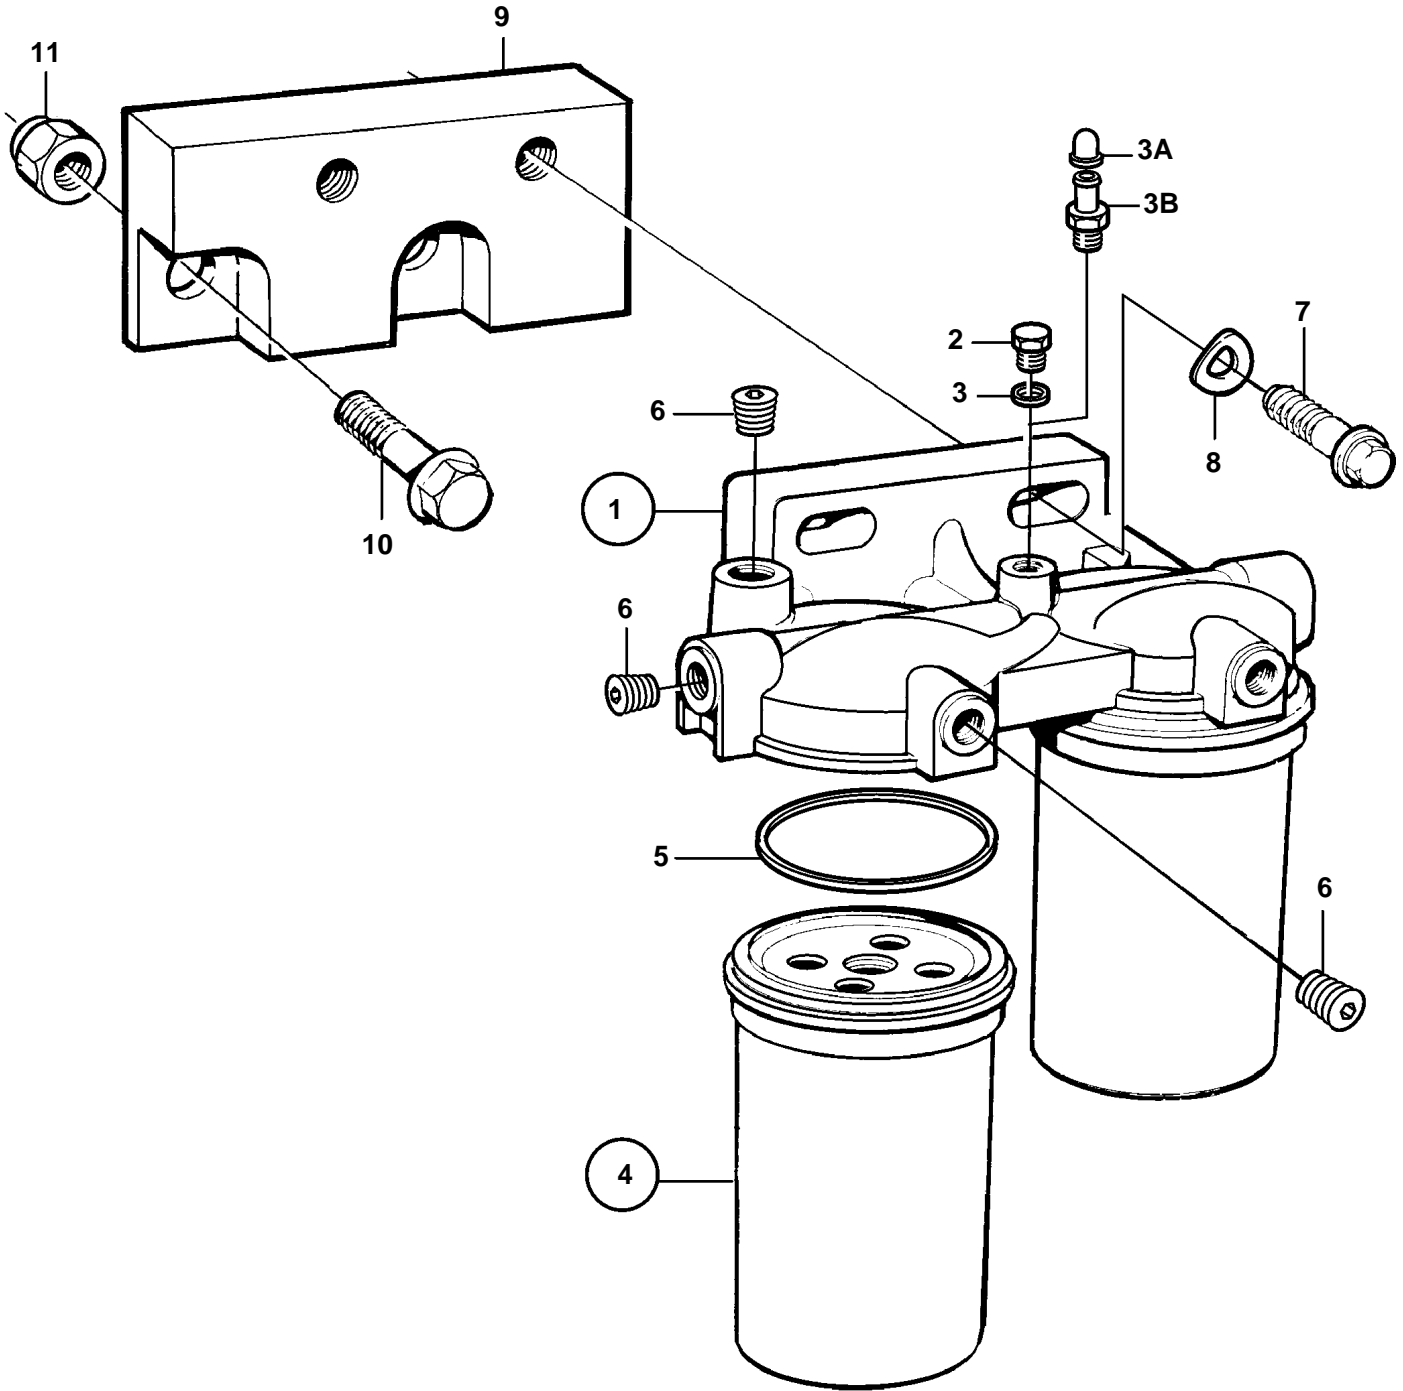

TAMD63L-A, TAMD63L-B, TAMD63P-A

TAMD63L-A, TAMD63L-B, TAMD63P-A

REF	PART NO.	QTY	DESCRIPTION	NOTES
1	1676832	1	Filter housing	REPL BY 8194541
2	471177	1	• Screw	
3	947620	1	• Gasket	
4	3825133	2	Fuel filter	(466987)
5		2	• Gasket	
6	968062	3	Plug	
7	965185	2	Flange screw	
8	941908	2	Spring washer	
9	866209	1	Bracket	
10	946329	2	Flange screw	
11	971071	2	Nut	