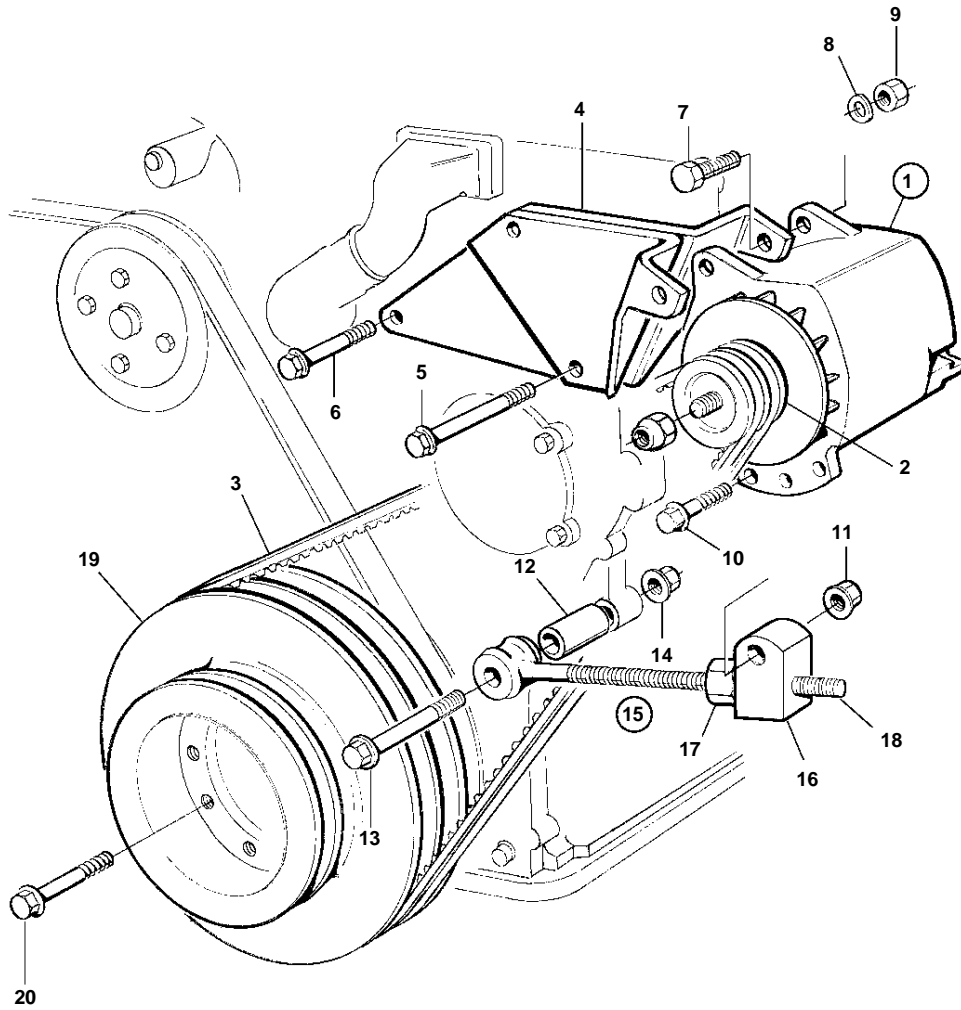

TAMD63L-A, TAMD63L-B, TAMD63P-A, TAMD74A-A, TAMD74A-B, TAMD74C-A, TAMD74L-A, TAMD74P-A, TAMD74C-B, TAMD74L-B, TAMD74P-B

17517

TAMD63L-A, TAMD63L-B, TAMD63P-A, TAMD74A-A, TAMD74A-B, TAMD74C-A, TAMD74L-A, TAMD74P-A, TAMD74C-B, TAMD74L-B, TAMD74P-B

| REF | PART NO. | QTY | DESCRIPTION | SEE SEC. | NOTES |
|-----|----------|-----|------------------|----------|---------------|
| 1 | 849747 | 1 | Alternator | | 12V |
| | 3803577 | 1 | Alternator,exch | | Exchange unit |
| | | | | 594 | |
| | 849748 | 1 | Alternator | | 24V |
| | 3803499 | 1 | Alternator,exch | | Exchange unit |
| | | | | 596 | |
| 2 | 862355 | 1 | Pulley | | |
| 3 | 978823 | 1 | V-belt kit | | |
| 4 | 3829031 | 1 | Bracket | | |
| 5 | 968237 | 2 | Flange screw | | |
| 6 | 965188 | 1 | Screw | | |
| 7 | 955564 | 2 | Screw | | |
| 8 | 940280 | 2 | Spring washer | | |
| 9 | 940176 | 2 | Nut | | |
| 10 | 965188 | 1 | Screw | | |
| 11 | 971098 | 1 | Flange lock nut | | |
| 12 | 824334 | 1 | Spacer sleeve | | |
| 13 | 946474 | 1 | Screw | | |
| 14 | 971096 | 1 | Nut | | |
| 15 | 9524758 | 1 | Tensioning screw | | |
| 16 | 3036796 | 1 | · Block | | |
| 17 | 3036797 | 1 | · Collet | | |
| 18 | | 1 | · Adjusting bar | | |
| 19 | 3829028 | 1 | Pulley | | |
| 20 | 8192579 | 8 | Screw | | |