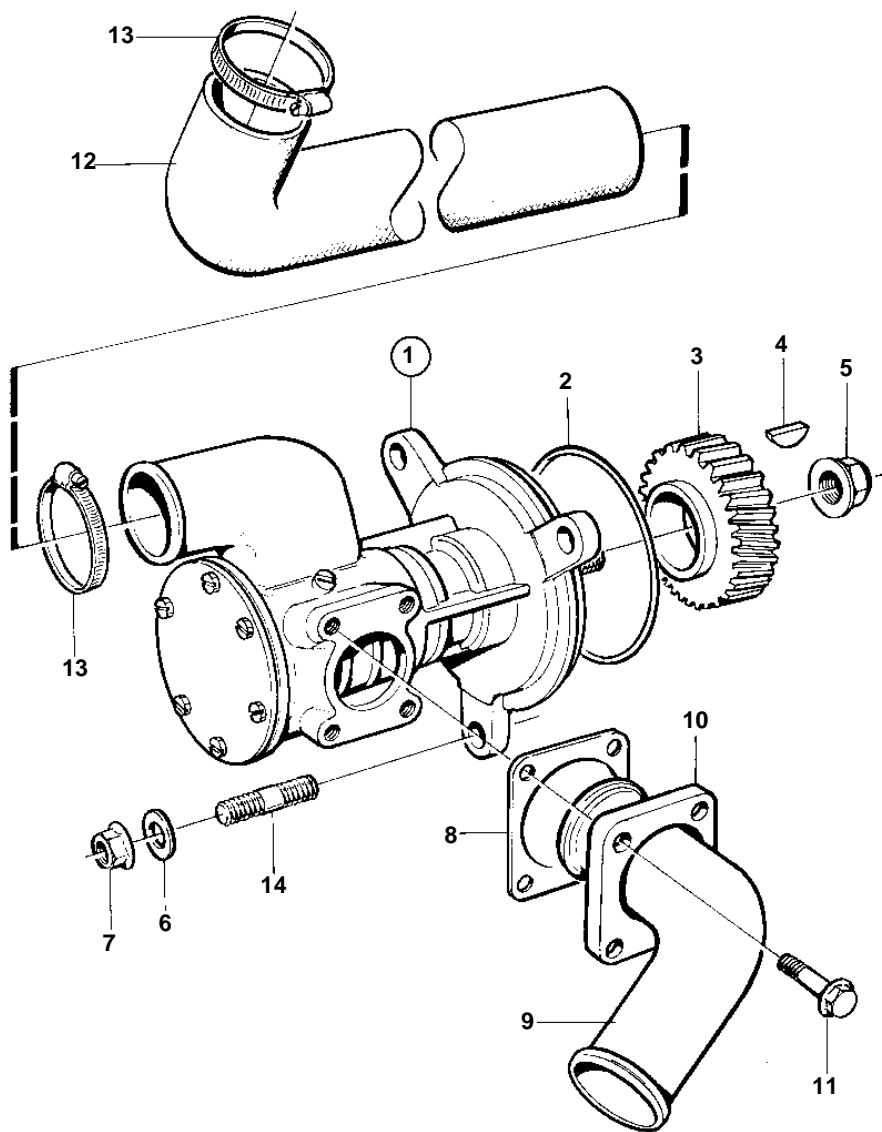

TAMD63L-A, TAMD63L-B, TAMD63P-A

15177

TAMD63L-A, TAMD63L-B, TAMD63P-A

REF	PART NO.	QTY	DESCRIPTION	SEE SEC.	NOTES
1	865813	1	Sea water pump		SN-2061164433. Repl by sea water pump 3830703, gear 3830720 and nut 971099
				678	
	3830703	1	Sea water pump		SN2061164434-
				4745	
2	975610	1	O-ring		
3	423087	1	Gear		
			Bulletin 45-01	45-01-EN	Timing Gears, 71, 100, 121
4	942406	1	Key		
5	947855	1	Lock nut		
6	941911	3	Spring washer		
7	971097	3	Nut		
8	862592	1	Gasket		
9	848596	1	Hose attachment		
10	842029	1	Flange		
11	946441	4	Screw		
12	866217	1	Hose, intercooler		
13	961672	2	Clamp		
14	967951	3	Stud	613	